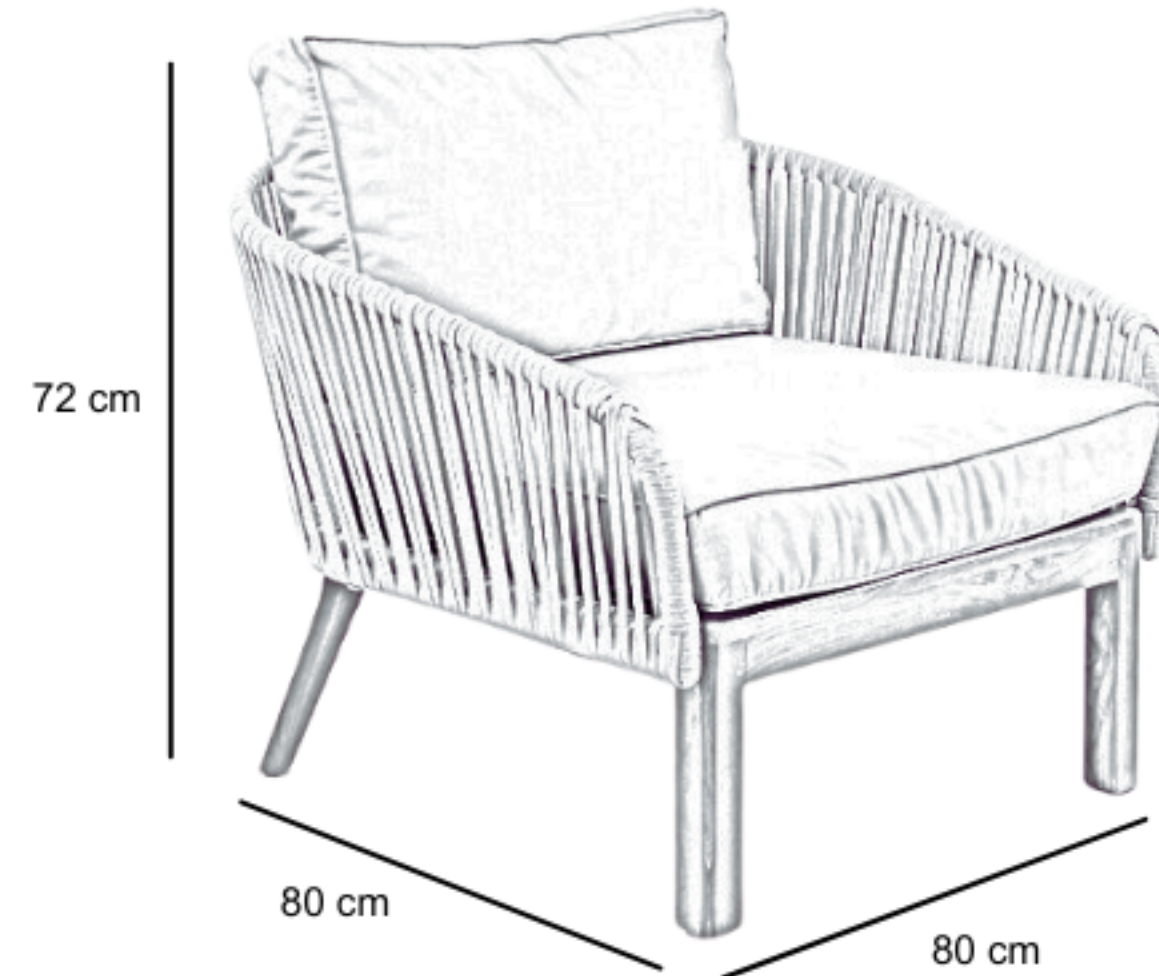

NUSA LOUNGE CHAIR

NDC1-STD-EA

DESCRIPTION

The NUSA 1-Seater Sofa combines contemporary design with superior craftsmanship, featuring a robust base made from premium A Grade teak wood. Its upper part is elegantly woven with durable olefin rope over a lightweight aluminium frame, which is powder-coated for enhanced protection and a sleek finish. With its stylish curved angles, this single-seater sofa brings sophistication and comfort to any living space.

DIMENSIONS

Total Width: 80 cm
Total Depth: 80 cm
Total Height: 72 cm

PACKAGING

Weight : 14.5 kg
Volume : 0.478953 m³
Packing : 1 / box

FINISHING

CUSHION FABRICS

WEAVING