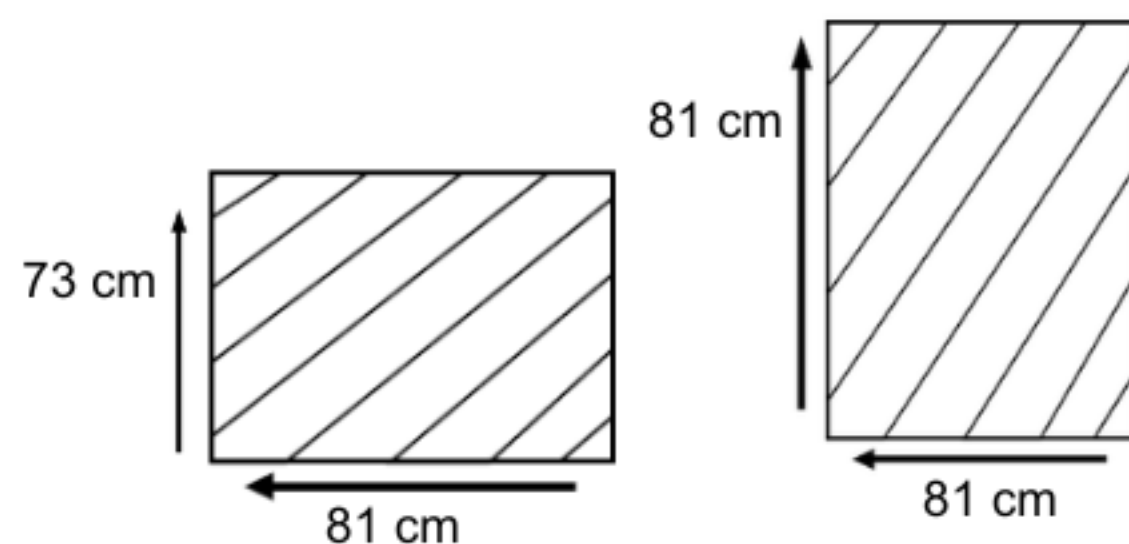

NUSA LOUNGE CHAIR

NDC1-STD-EA

DESCRIPTION

The NUSA 1-Seater Sofa combines contemporary design with superior craftsmanship, featuring a robust base made from premium A Grade teak wood. Its upper part is elegantly woven with durable olefin rope over a lightweight aluminium frame, which is powder-coated for enhanced protection and a sleek finish. With its stylish curved angles, this single-seater sofa brings sophistication and comfort to any living space.

DIMENSIONS

Total Width: 80 cm
Total Depth: 80 cm
Total Height: 72 cm

PACKAGING

Weight : 14.5 kg
Volume : 0.478953 m³
Packing : 1 / box

FINISHING

CUSHION FABRICS

WEAVING