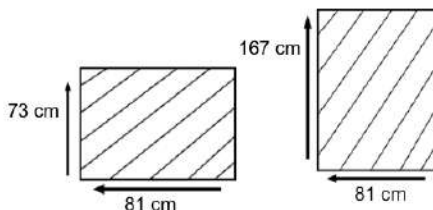

NUSA 2 SEATER SOFA

2N2S-STD-ROPE

DESCRIPTION

The NUSA 2-Seater Sofa seamlessly blends contemporary design with superior craftsmanship, featuring a robust base made from premium A Grade teak wood. The upper part is elegantly woven with durable olefin rope over a lightweight aluminium frame, which is powder-coated for enhanced protection and a sleek finish. The sofa's curved angles add a touch of sophistication, making it a stylish and comfortable addition to any living space.

DIMENSIONS

Total Width: 166 cm
 Total Depth: 80 cm
 Height: 72 cm

PACKAGING

Weight : 39 kg
 Volume : 0.987471 m³
 Packing : 1 / box

FINISHING

AM I - Stain

Teak Brown

Natural