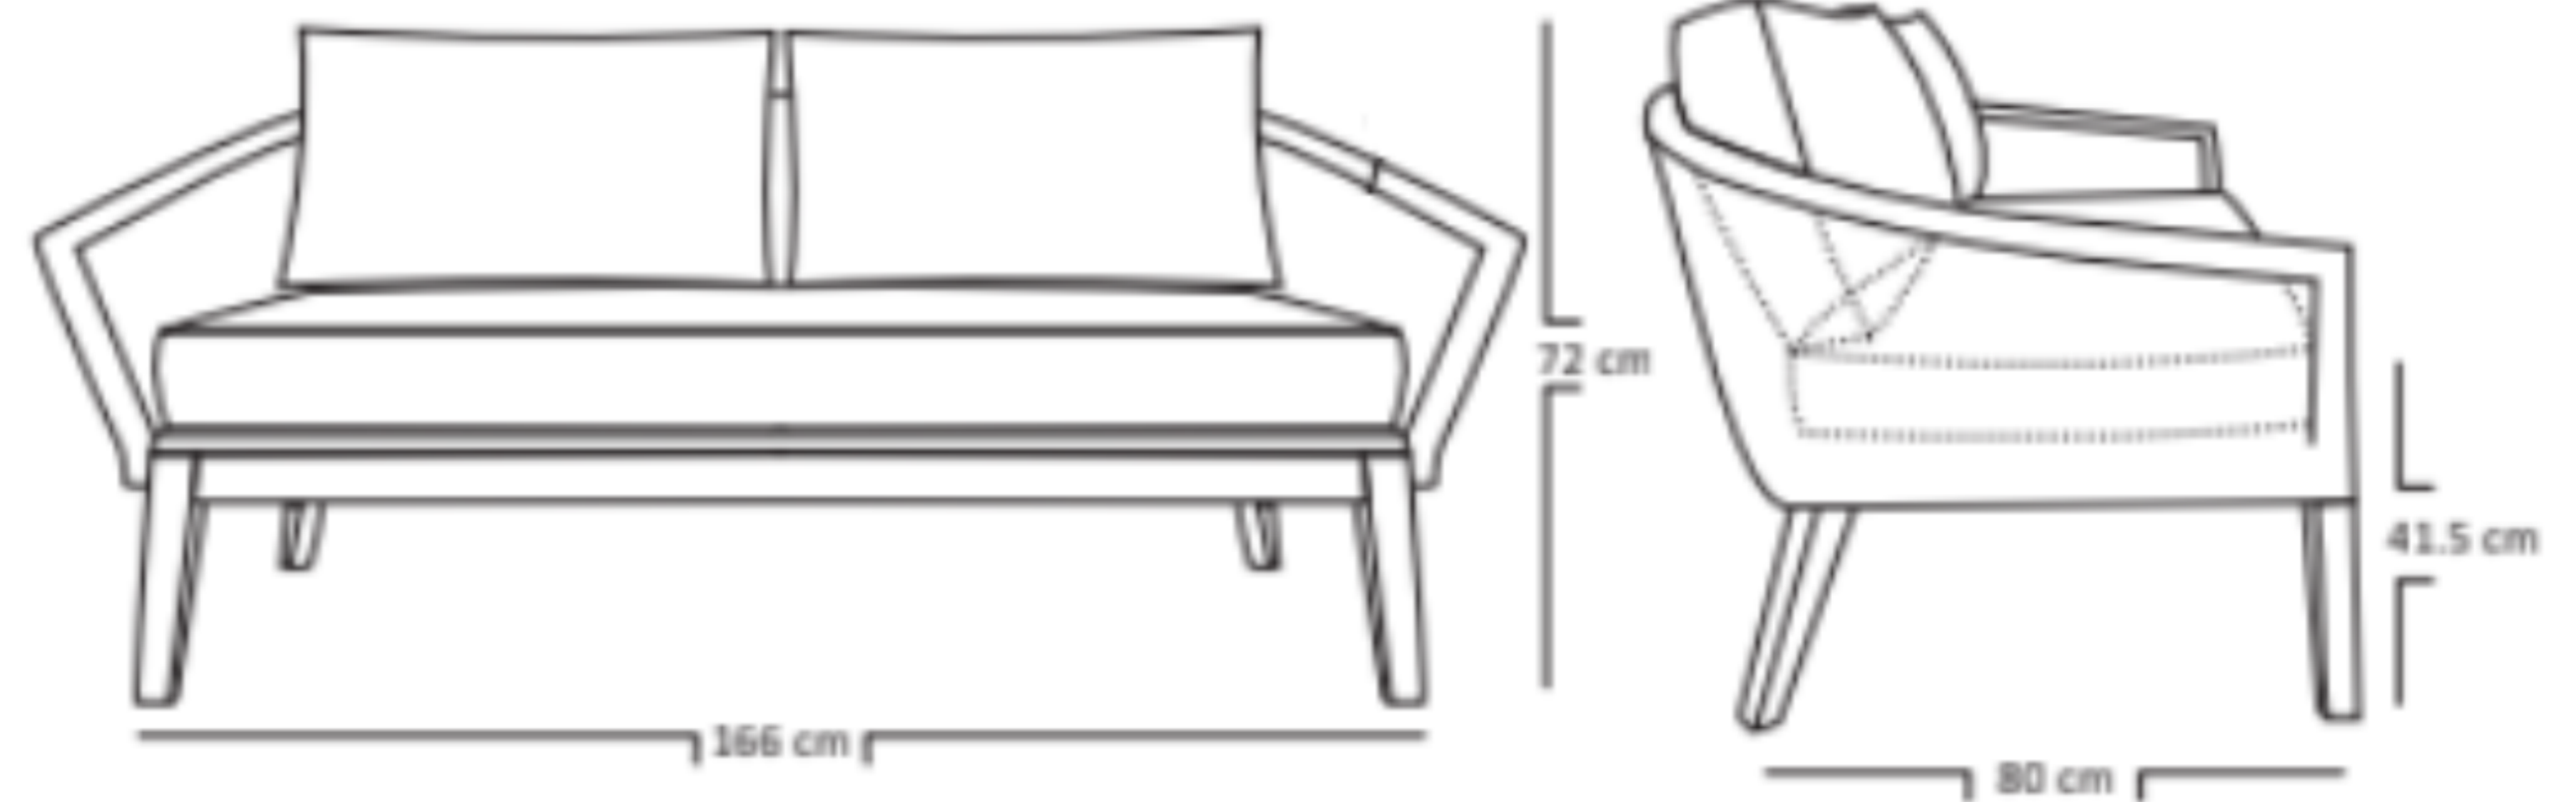

NUSA 2 SEATER SOFA

2N2S-STD-ROPE

DESCRIPTION

The NUSA 2-Seater Sofa seamlessly blends contemporary design with superior craftsmanship, featuring a robust base made from premium A Grade teak wood. The upper part is elegantly woven with durable olefin rope over a lightweight aluminium frame, which is powder-coated for enhanced protection and a sleek finish. The sofa's curved angles add a touch of sophistication, making it a stylish and comfortable addition to any living space.

DIMENSIONS

Total Width: 166 cm
 Total Depth: 80 cm
 Total Height: 72 cm
 Seat Height : 41.5 cm

PACKAGING

Weight : 39 kg
 Volume : 0.987471 m³
 Packing : 1 / box

FINISHING

CUSHION FABRICS

WEAVING