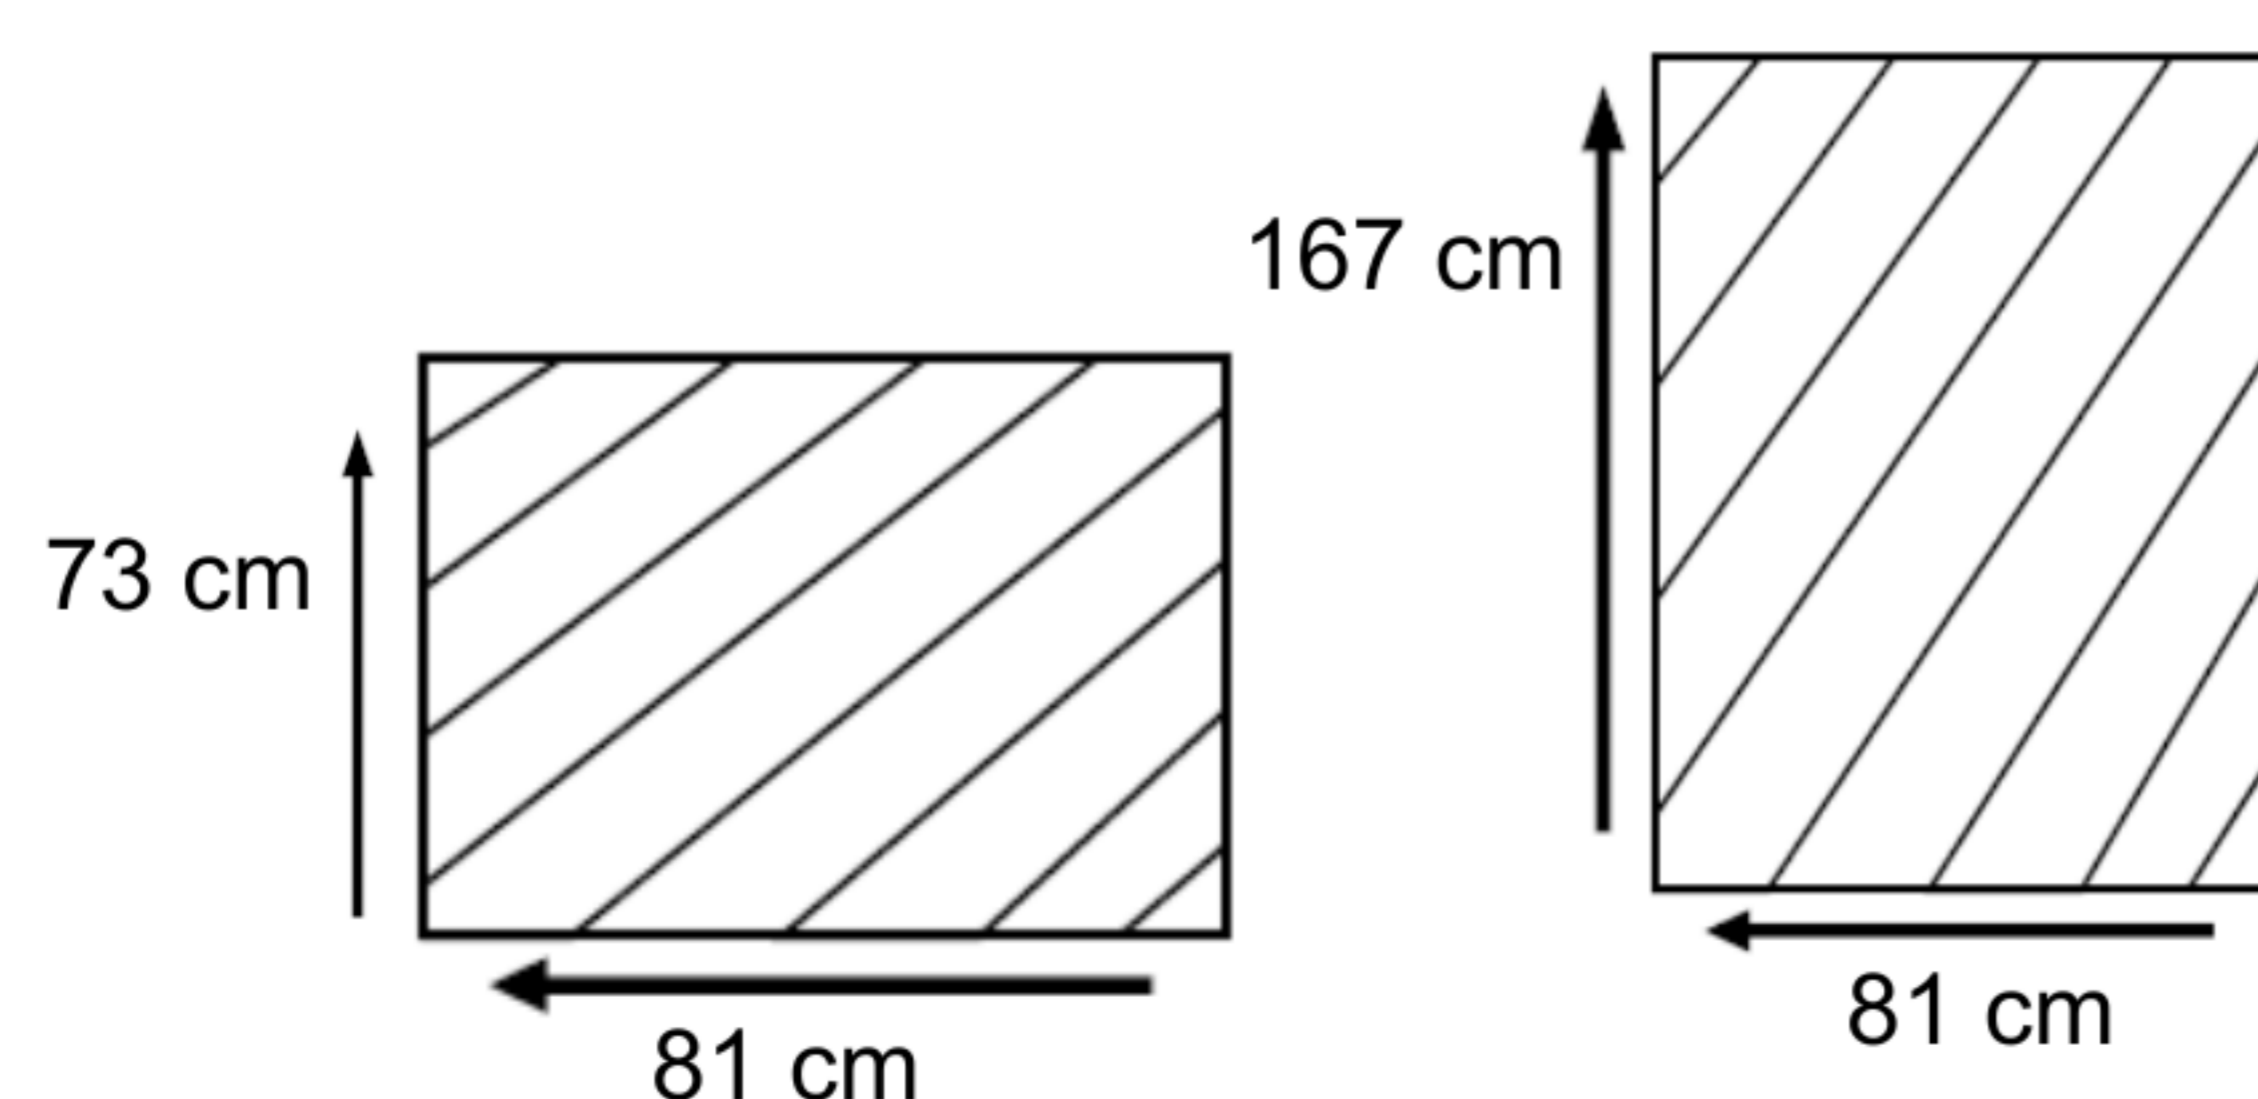

NUSA 2 SEATER SOFA

2N2S-STD-ROPE

DESCRIPTION

The NUSA 2-Seater Sofa seamlessly blends contemporary design with superior craftsmanship, featuring a robust base made from premium A Grade teak wood. The upper part is elegantly woven with durable olefin rope over a lightweight aluminium frame, which is powder-coated for enhanced protection and a sleek finish. The sofa's curved angles add a touch of sophistication, making it a stylish and comfortable addition to any living space.

DIMENSIONS

Total Width: 166 cm
 Total Depth: 80 cm
 Total Height: 72 cm
 Seat Height : 41.5 cm

PACKAGING

Weight : 39 kg
 Volume : 0.987471 m³
 Packing : 1 / box

FINISHING

CUSHION FABRICS

WEAVING