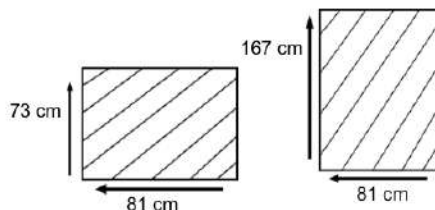

PACKAGING

Weight : 39 kg
Volume : 0.987471 m³
Packing : 1 / box