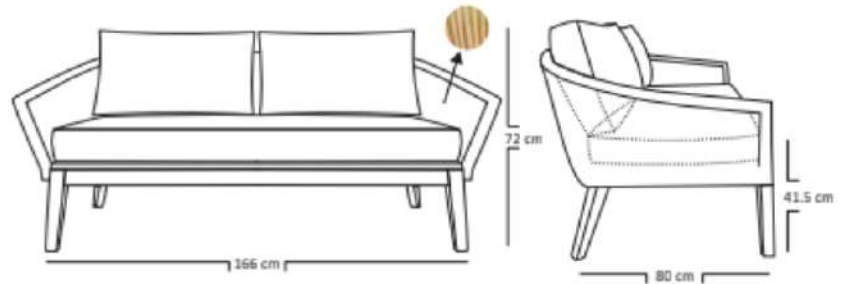

# NUSA 2 SEATER SOFA

### DESCRIPTION

The NUSA 2-Seater Sofa combines timeless elegance and modern durability, featuring a robust base crafted from premium A Grade teak wood with internationally compliant moisture content (MC). The upper part showcases intricate twisted synthetic hyacinth weaving over a lightweight aluminium frame that is powder-coated for added protection and a sleek finish. This sophisticated single-seater offers superior comfort while enhancing any living space with its unique blend of natural aesthetics and contemporary design.

### DIMENSIONS

Total Width: 166 cm  
 Total Depth: 80 cm  
 Height: 72 cm