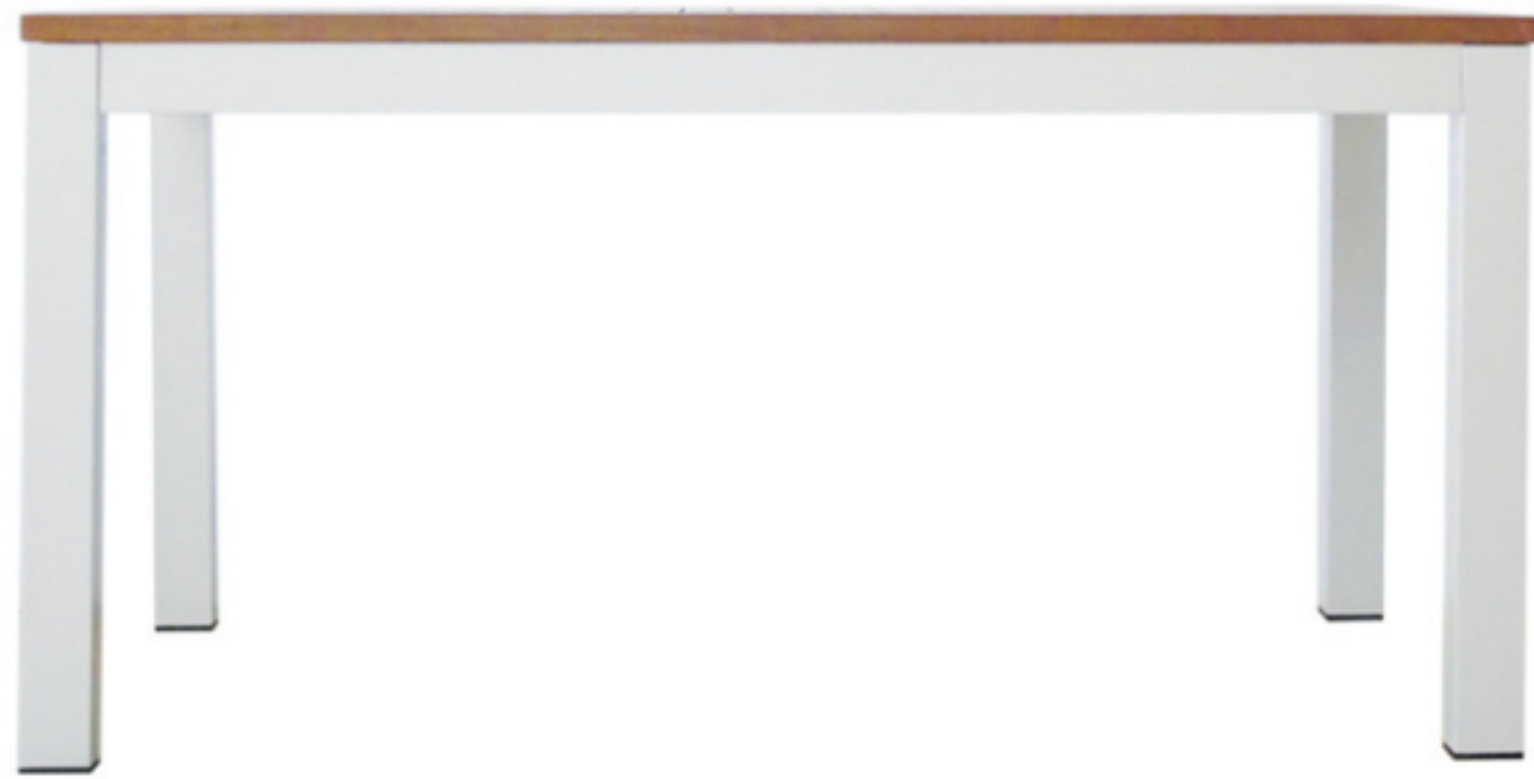

# NUSA TABLE L180

NST180-CG

## DESCRIPTION

Crafted by master craftsmen with attention to detail. Table top is made of hand selected, kiln dried timber. Perfect for outdoor dining areas. Teak wood being extremely long lasting is the optimal choice for commercial outdoor furniture. Knockdown construction for times when the furniture is to be stored. Powder coated corrosion resistant aluminium frame.

## DIMENSIONS

Total Width: 180 cm  
Total Depth: 100 cm  
Height: 78 cm