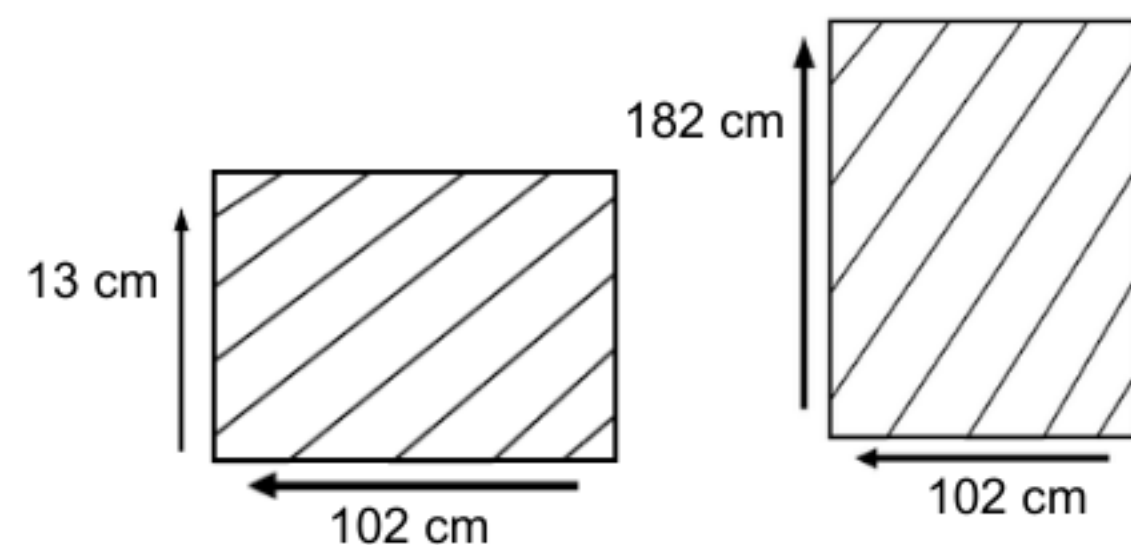

PACKAGING

Weight : 42 kg
Packing : 1 / box

FINISHING

Natural

STAINLESS STEEL

Hairline Finish