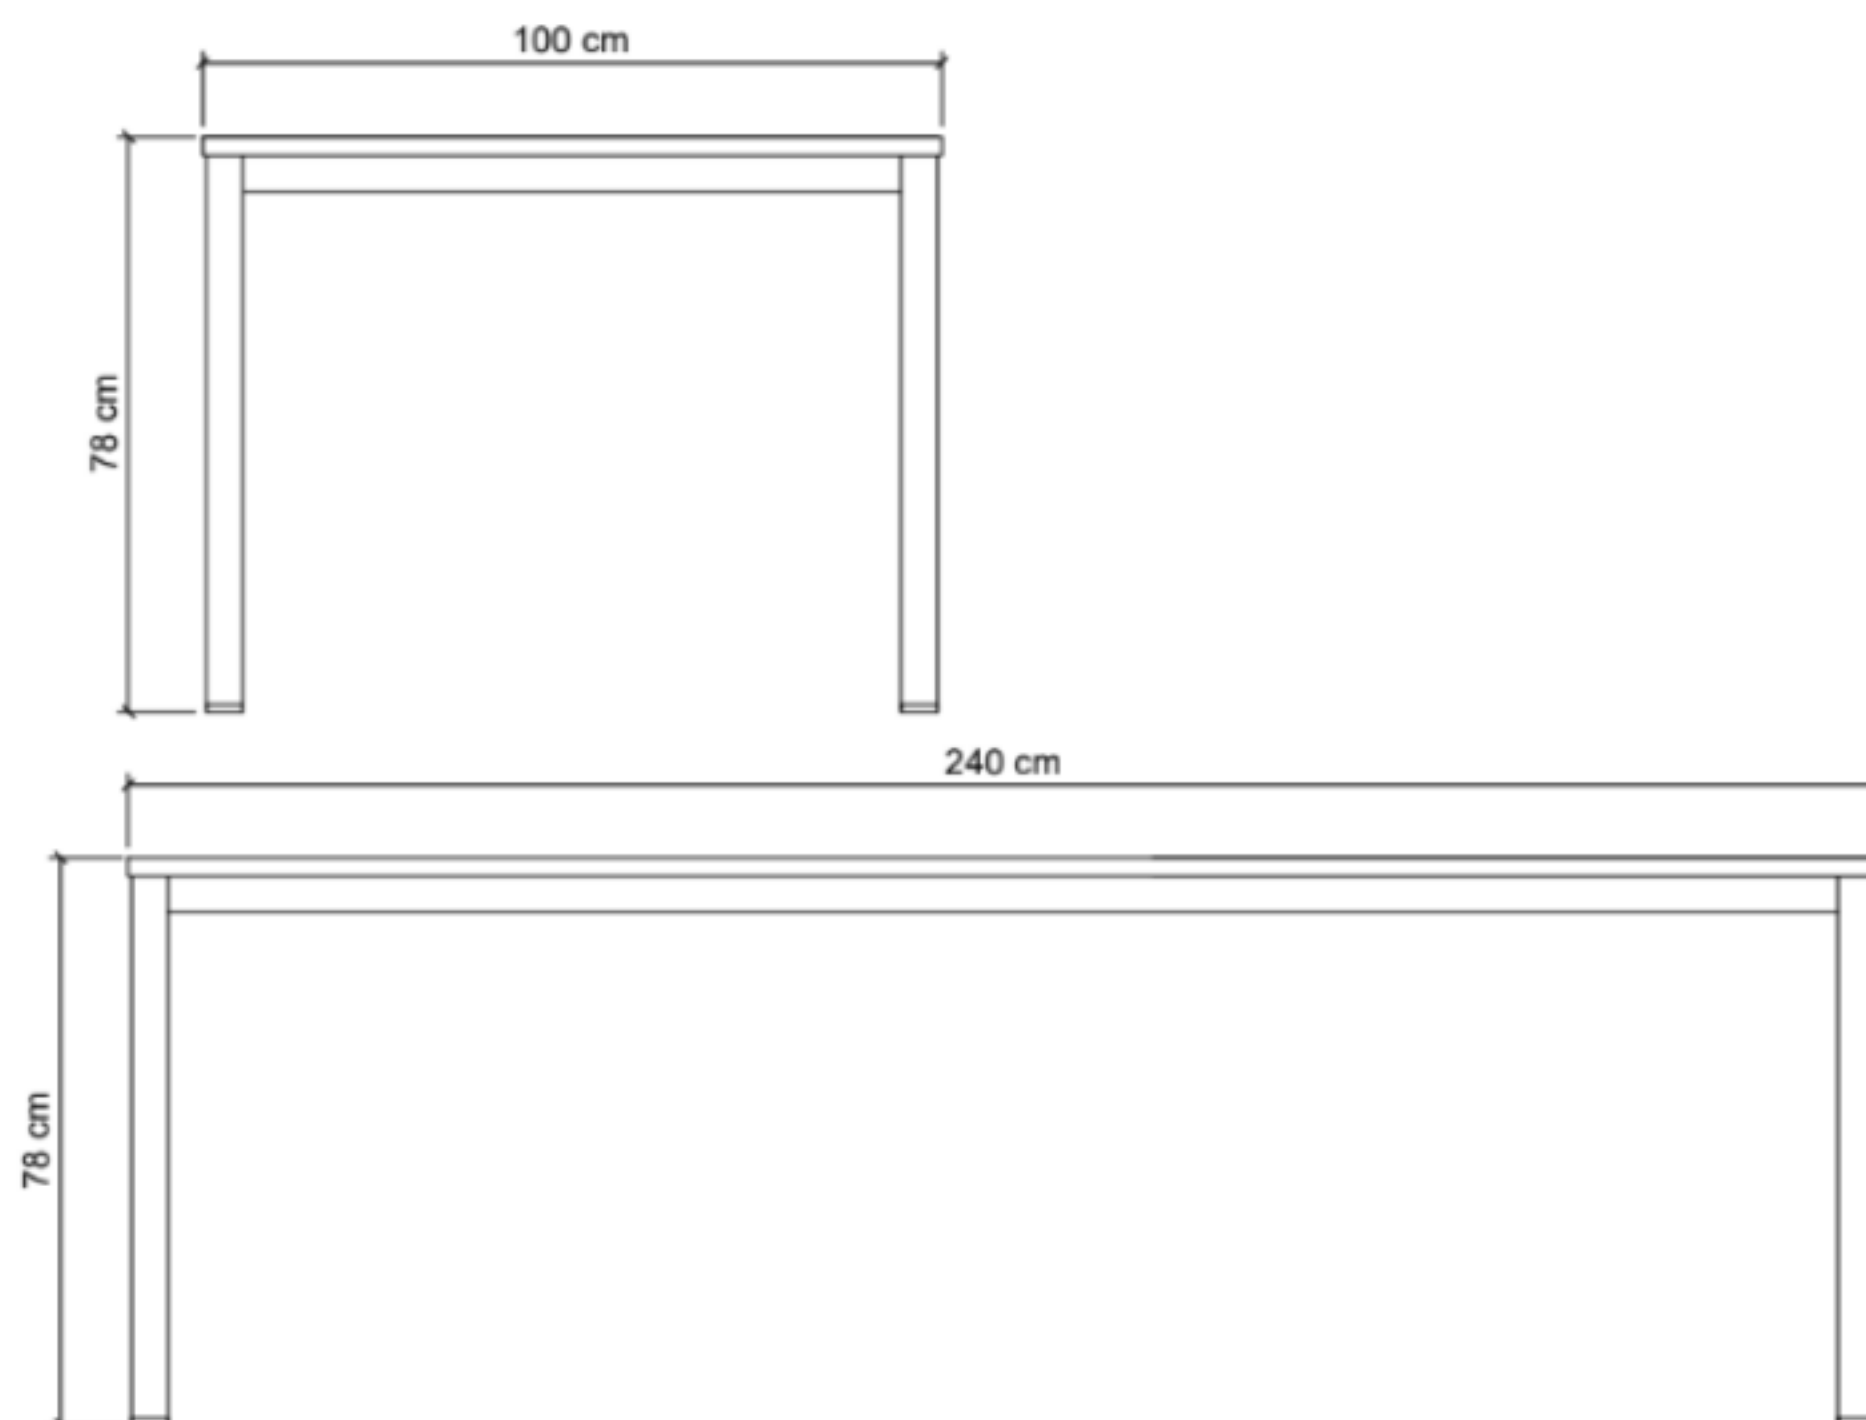

NUSATABLE L240

NST240-WH

DESCRIPTION

Crafted by master craftsmen with attention to detail. Table top is made of hand selected, kiln dried timber. Perfect for outdoor dining areas. Teak wood being extremely long lasting is the optimal choice for commercial outdoor furniture. Knockdown construction for times when the furniture is to be stored. Powder coated corrosion resistant aluminium frame.

DIMENSIONS

Total Width: 240 cm
Total Depth: 100 cm
Height: 78 cm

PACKAGING

Weight : 50.3 kg
Packing : 1 / box

FINISHING

Natural

STAINLESS STEEL

Hairline Finish