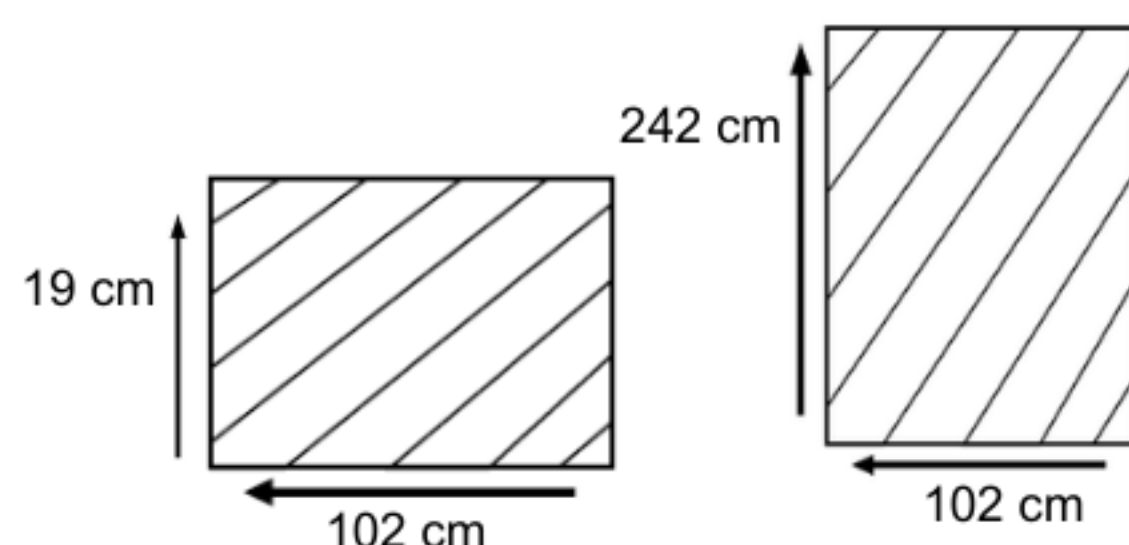

DIMENSIONS

Total Width: 240 cm
Total Depth: 100 cm
Height: 78 cm

PACKAGING

Weight : 50.3 kg
Packing : 1 / box

FINISHING

Natural

STAINLESS STEEL

Hairline Finish