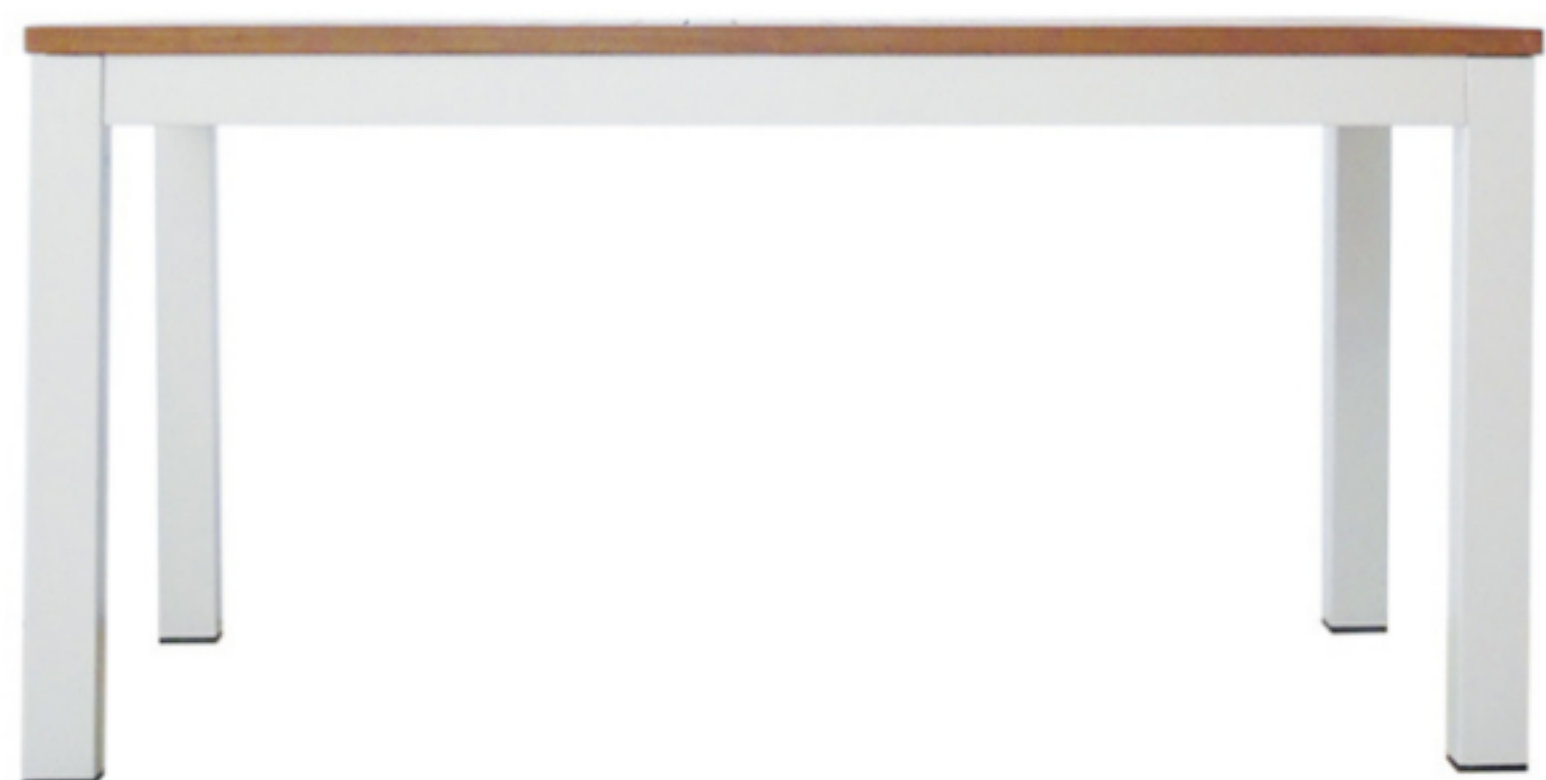

NUSATABLE L240

NST240-WH

DESCRIPTION

Crafted by master craftsmen with attention to detail. Table top is made of hand selected, kiln dried timber. Perfect for outdoor dining areas. Teak wood being extremely long lasting is the optimal choice for commercial outdoor furniture. Knockdown construction for times when the furniture is to be stored. Powder coated corrosion resistant aluminium frame.

DIMENSIONS

Total Width: 240 cm
Total Depth: 100 cm
Height: 78 cm

PACKAGING

Weight : 50.3 kg
Packing : 1 / box

FINISHING

Natural

STAINLESS STEEL

Hairline Finish