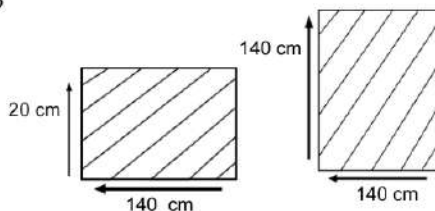

DIMENSIONS

Diameter : 140 cm
Height : 38 cm

PACKAGING

Weight : kg
Volume : 0.392 m³
Packing : 1 / box

FINISHING

AM I - Stain

Teak Brown

Natural