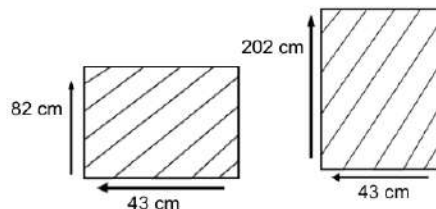

PACKAGING

Weight : kg

Volume : m3

Packing : 1 / box

FINISHING