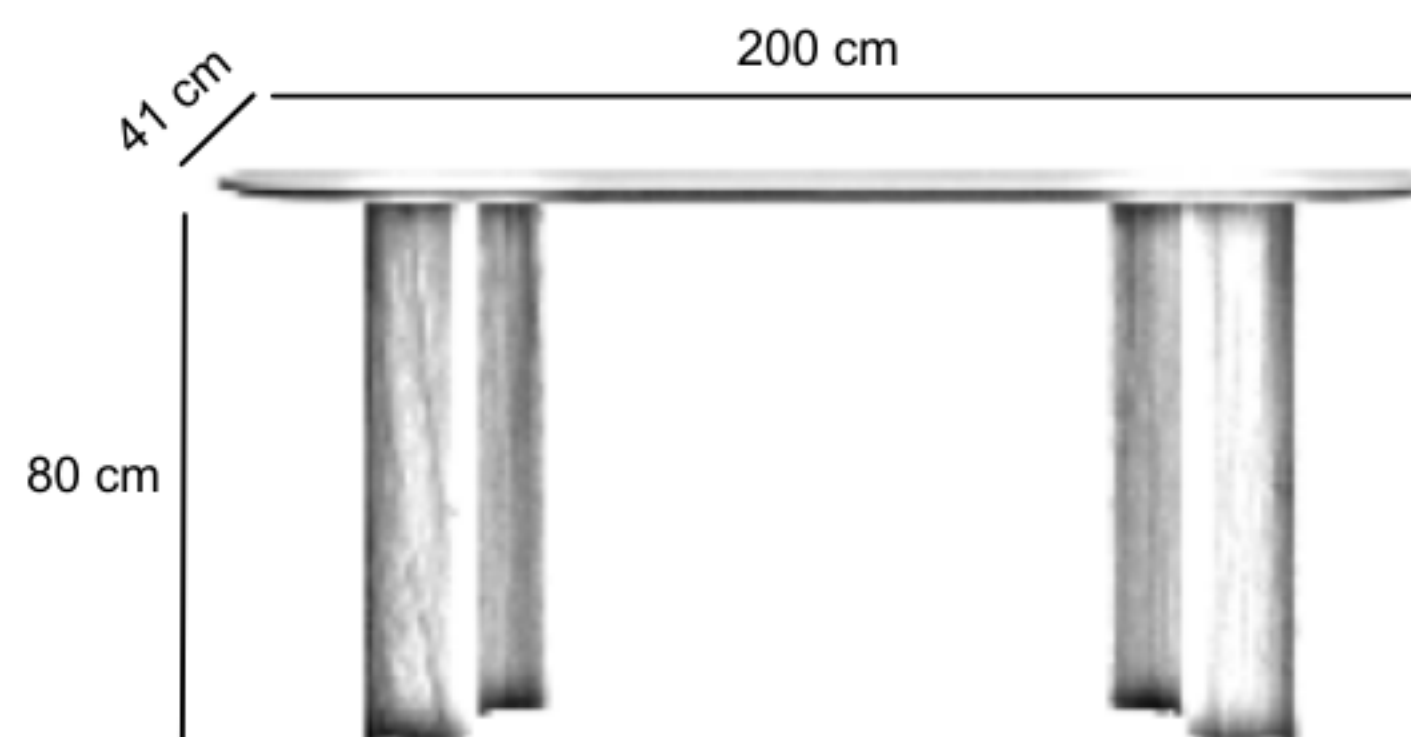

ONYX DINING TABLE

ONX-TB-L50

DESCRIPTION

Introducing the ONYX Dining Table, a masterful fusion of natural beauty and contemporary design, meticulously crafted to be the centerpiece of your dining area. Crafted with precision and passion, this table epitomizes elegance and durability, offering a perfect balance of form and function.

FINISHING

AM I - Stain

Teak Brown

Natural

Teak Oil

DIMENSIONS

Total Width: 200 cm

Total Depth: 41 cm

Height: 80 cm

PACKAGING

Packing : 2 / box