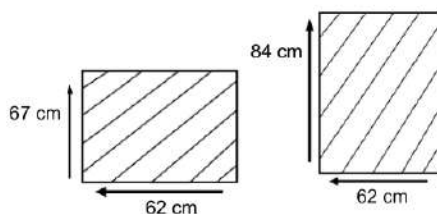

PACKAGING

Weight : kg
Volume : m3
Packing : 1 / box

SYNTHETIC WICKER

Rehau

Viro