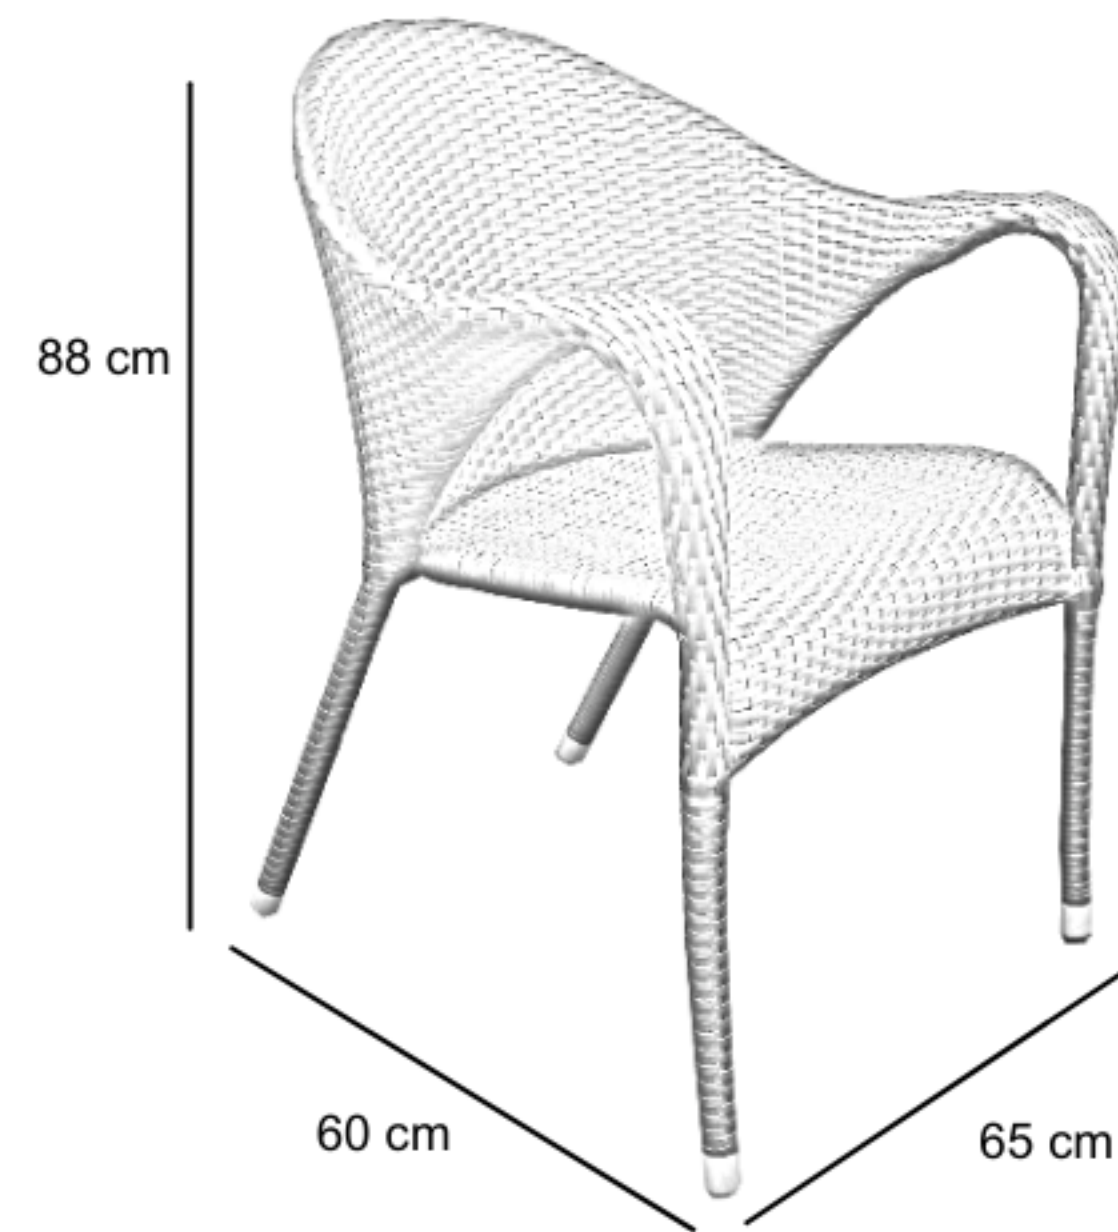

PACIFIC CHAIR

HRP88-00-STD

DESCRIPTION

Pacific chair demonstrates the combination between innovative polymer technology and traditional weaving craft, using an eco-friendly and recyclable Raucord fiber produced by Rehau® of Germany. It is hand woven and mounted on an aluminum frame by our craftsmen. With its arm rest, it is resistant to all weather conditions (even extreme hot or cold temperatures). Fit for indoor or outdoor use in both commercial and residential settings.

DIMENSIONS

Total Width: 65 cm
Total Depth: 60 cm
Height: 82 cm

PACKAGING

Packing : 1 / box

SYNTHETIC WICKER

Rehau

Cappuccino

Black