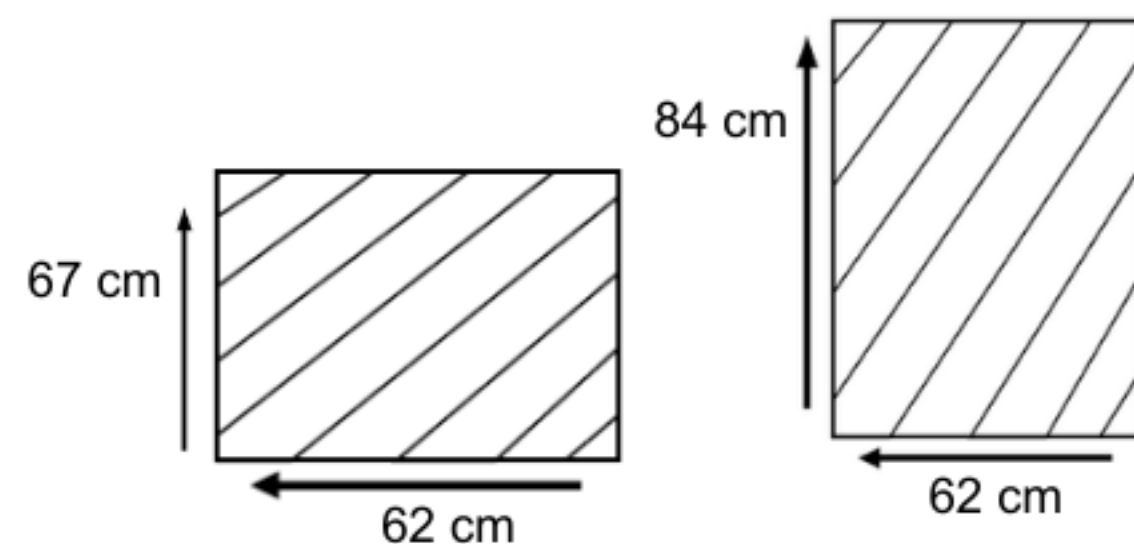

PACIFIC CHAIR

HRP88-00-STD

DESCRIPTION

Pacific chair demonstrates the combination between innovative polymer technology and traditional weaving craft, using an eco-friendly and recyclable Raucord fiber produced by Rehau® of Germany. It is hand woven and mounted on an aluminum frame by our craftsmen. With its arm rest, it is resistant to all weather conditions (even extreme hot or cold temperatures). Fit for indoor or outdoor use in both commercial and residential settings.

DIMENSIONS

Total Width: 65 cm
Total Depth: 60 cm
Height: 82 cm

PACKAGING

Packing : 1 / box

SYNTHETIC WICKER

Rehau

Cappuccino

Black