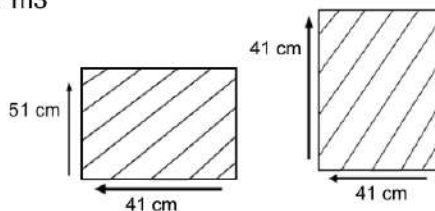

PACKAGING

Weight : kg
Volume : 0.085731 m3
Packing : 1 / box

SYNTHETIC WICKER

Rehau

Viro