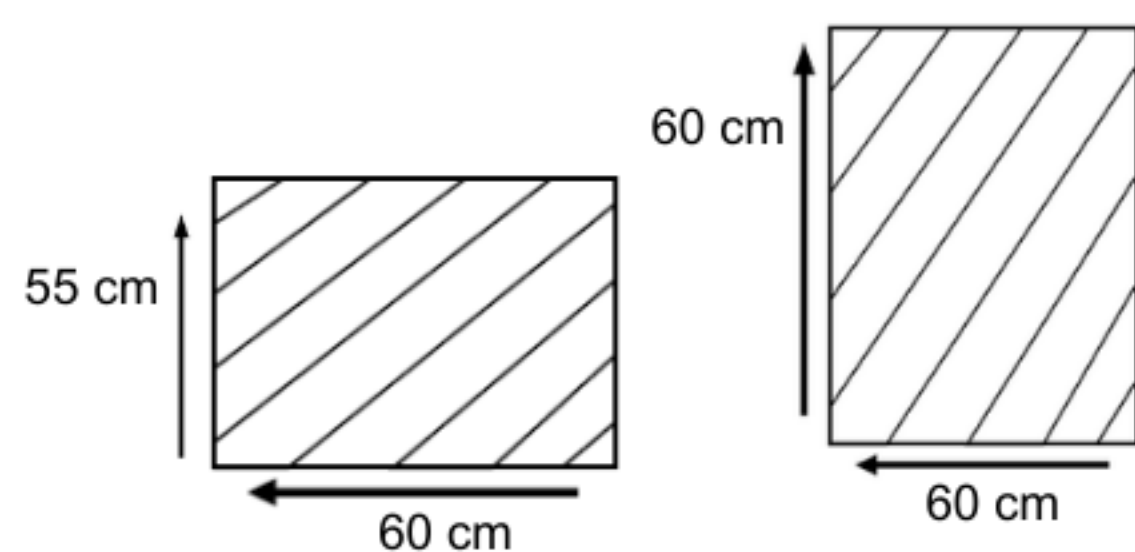

PACKAGING

Packing : 1 / box

SYNTHETIC WICKER

Rehau

Viro

FABRICS