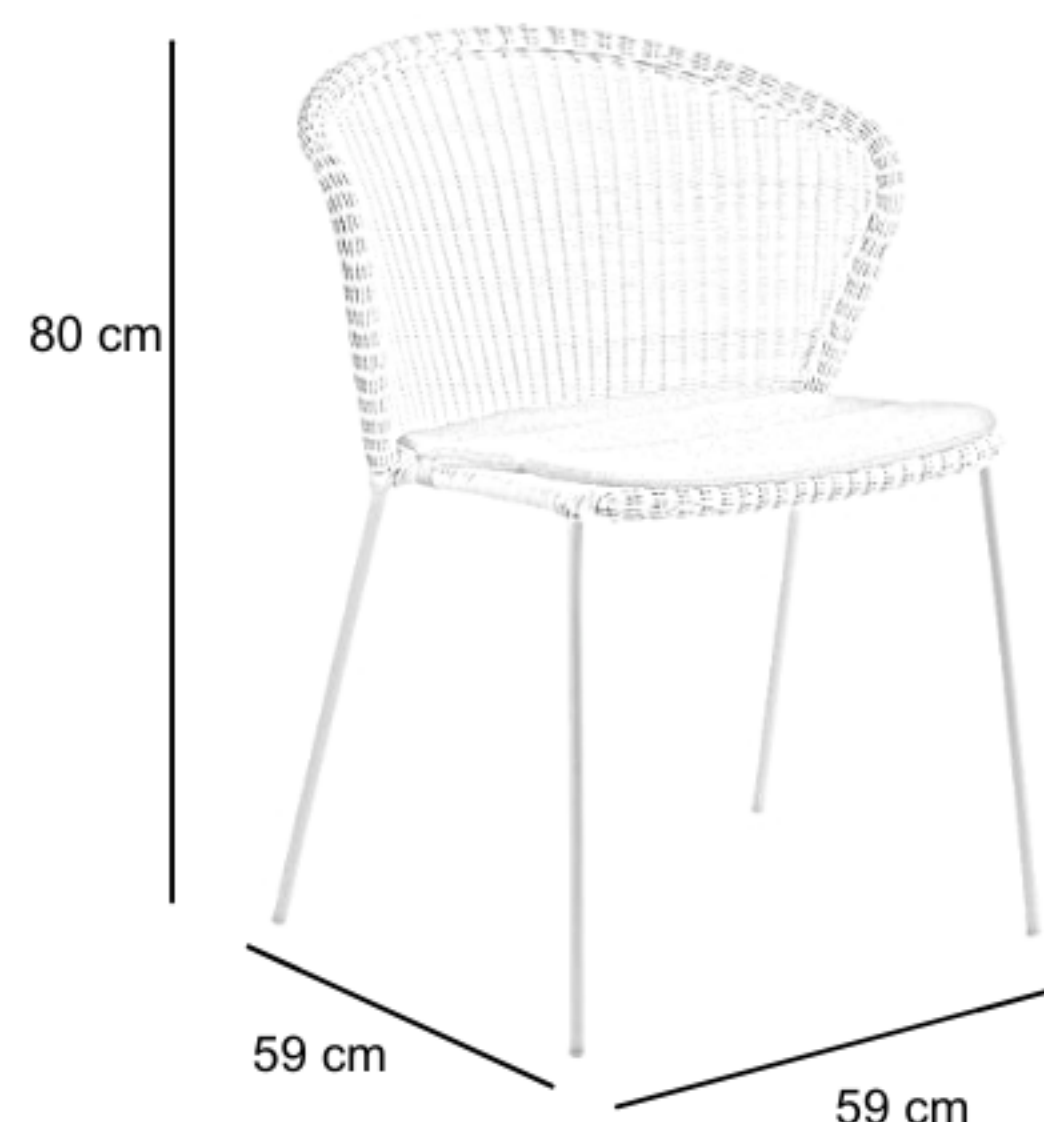

# PAMPORE DINING CHAIR

OX3-DC-3

## DESCRIPTION

Introducing the PAMPORE Dining Chair, a stunning blend of contemporary design and durable materials crafted to enhance your dining experience. Crafted with precision from lightweight yet robust aluminum, this chair embodies modern elegance and resilience. Its frame is meticulously engineered to ensure stability while maintaining a sleek and streamlined profile.

## DIMENSIONS

Total Width: 59 cm  
Total Depth: 59 cm  
Height: 80 cm