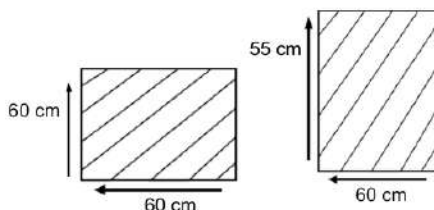

DIMENSIONS

Total Width: 59 cm
 Total Depth: 59 cm
 Height: 80 cm

PACKAGING

Weight : kg
 Volume : m3
 Packing : 1 / box

SYNTHETIC WICKER

Rehau

Cappuccino

Black