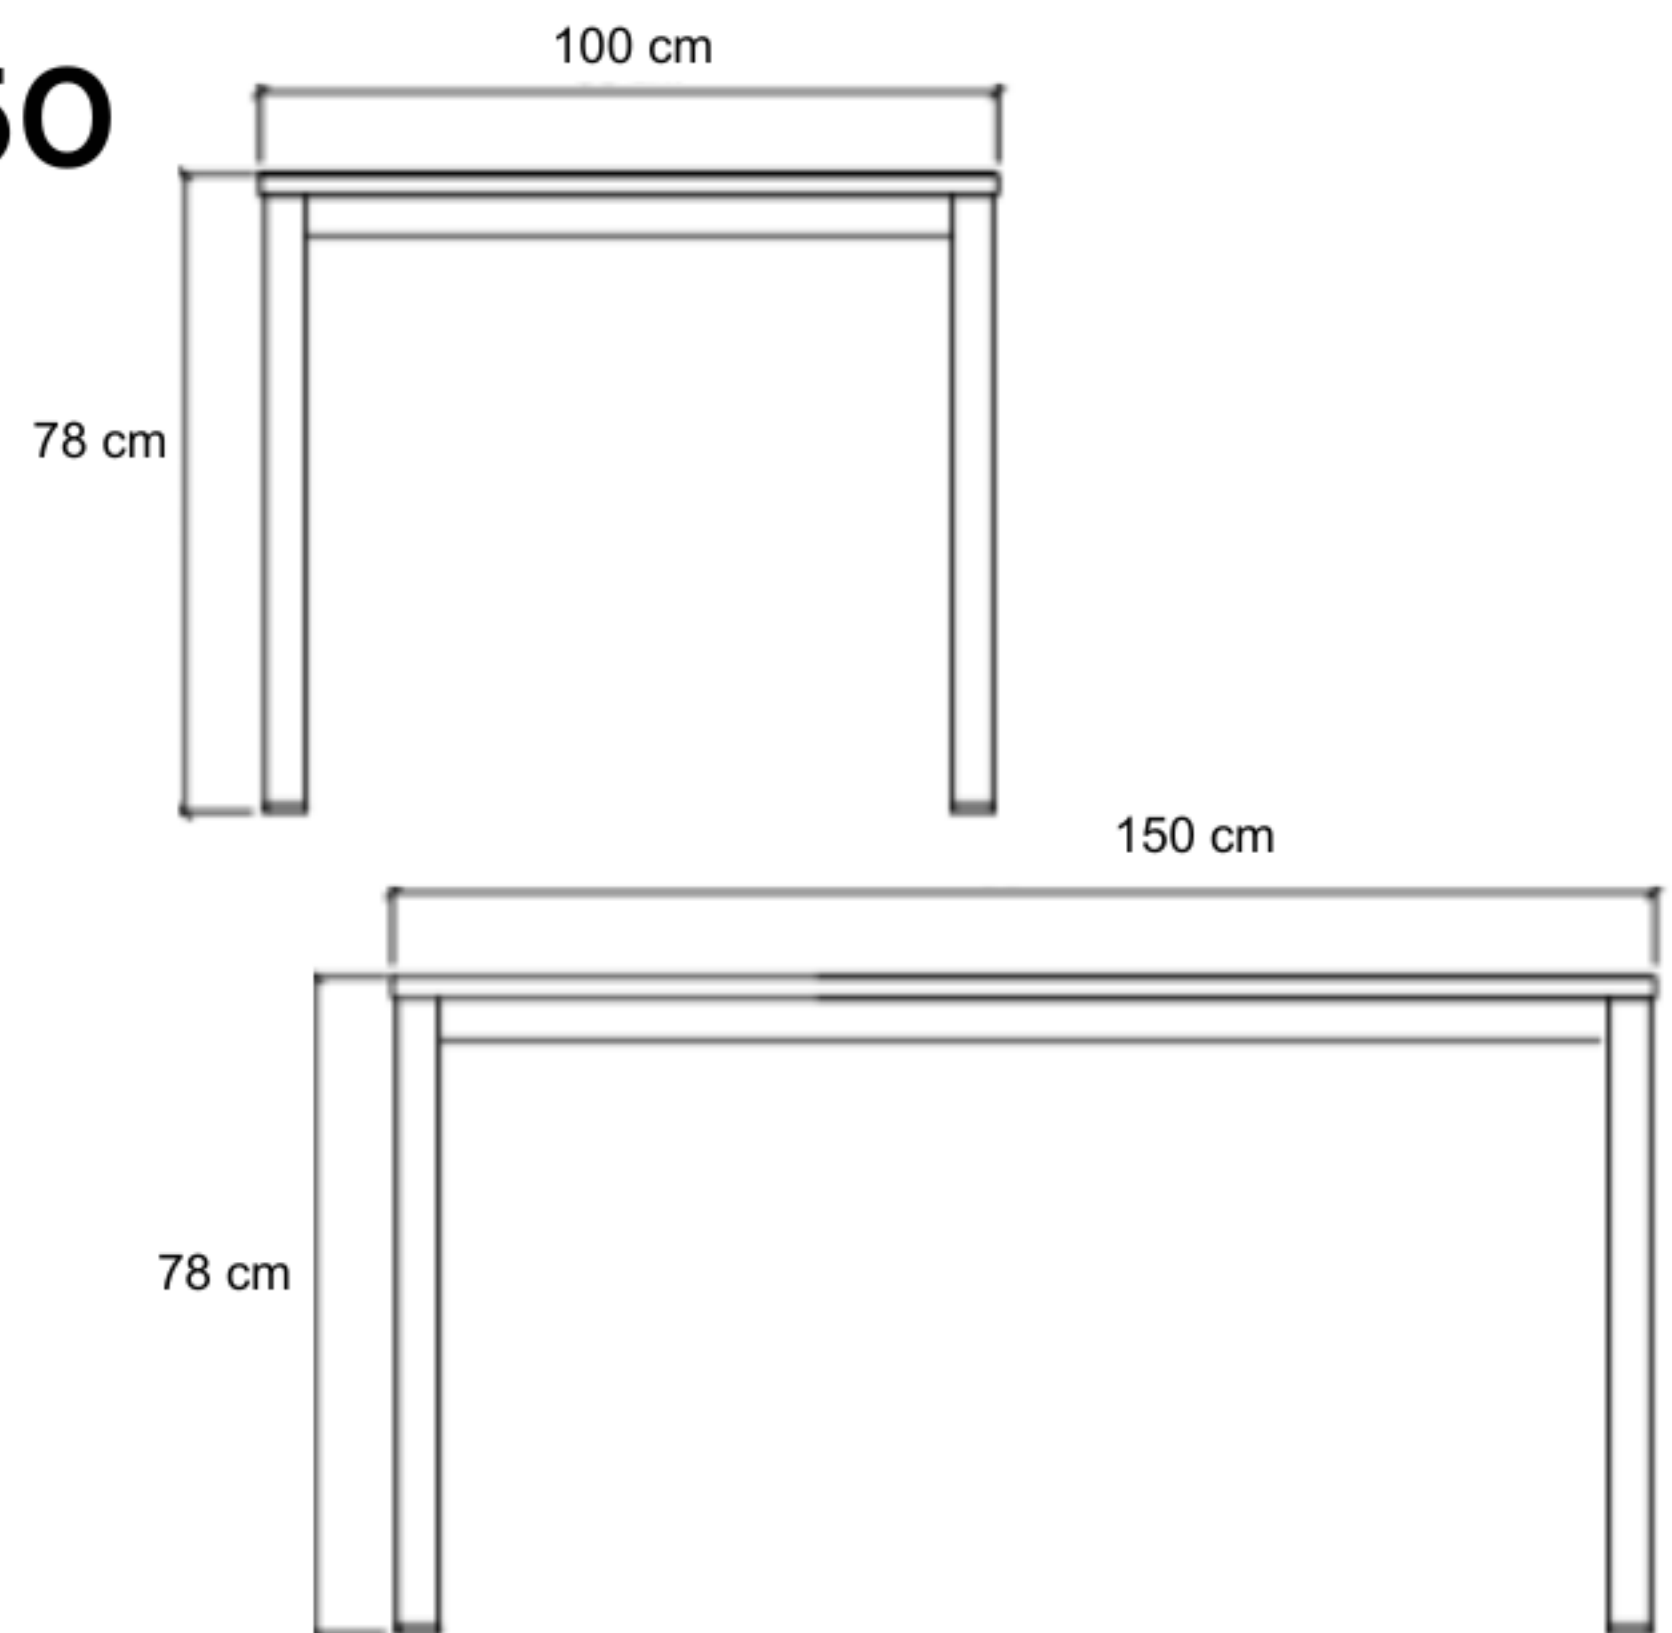

PANAMA GLASSTOP TABLE L150

HOD1036-BL-R150

DESCRIPTION

Rehau fiber woven on a sturdy aluminum frame gives it a beautiful look. Any chair from our collection can be chosen to match with the table. Comes with a choice of Only Glass Top or only rehau woven top. Glass Top can be chosen from Tempered or non-Tempered Glass with a thickness of 6mm.

DIMENSIONS

Total Width: 150 cm
Total Depth: 100 cm
Height: 78 cm

PACKAGING

Weight : 81.40 kg
Volume : 1.24 m³
Packing : 1 / box

SYNTHETIC WICKER

Rehau

Cappuccino

Black