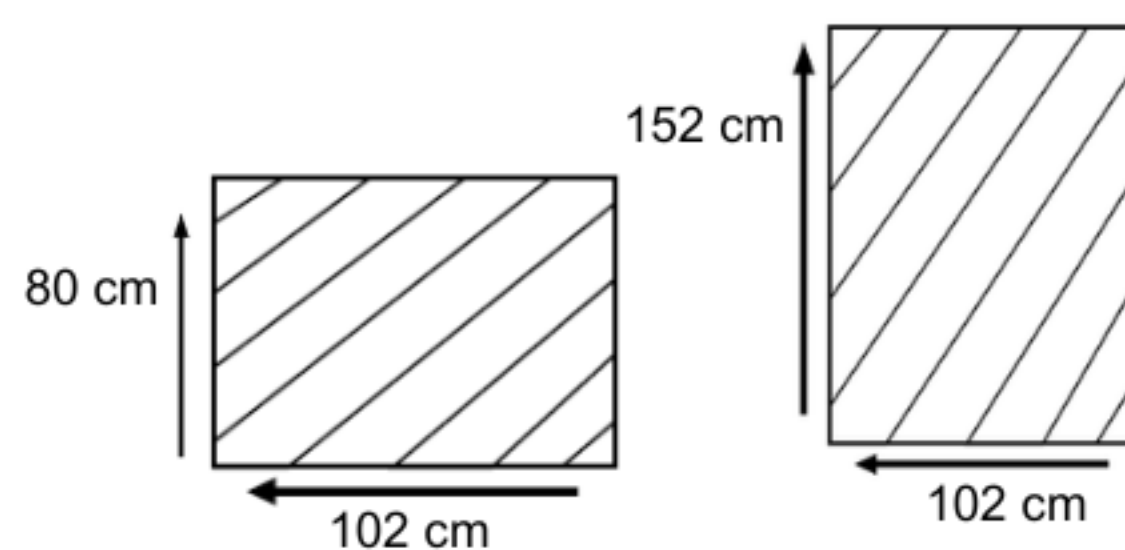

PANAMA GLASSTOP TABLE L150

HOD1036-BL-R150

DESCRIPTION

Rehau fiber woven on a sturdy aluminum frame gives it a beautiful look. Any chair from our collection can be chosen to match with the table. Comes with a choice of Only Glass Top or only rehau woven top. Glass Top can be chosen from Tempered or non-Tempered Glass with a thickness of 6mm.

DIMENSIONS

Total Width: 150 cm
Total Depth: 100 cm
Height: 78 cm

PACKAGING

Weight : 81.40 kg
Volume : 1.24 m³
Packing : 1 / box

SYNTHETIC WICKER

Rehau

Cappuccino

Black