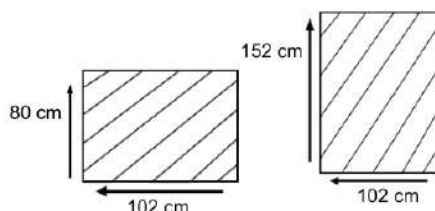

PACKAGING

Weight : 81.40 kg
Volume : 1.24 m³
Packing : 1 / box

SYNTHETIC WICKER

Rehau

Viro