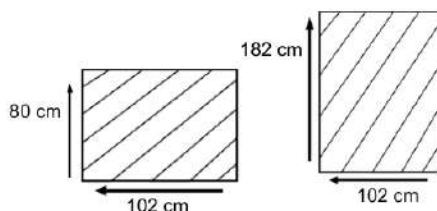

PANAMA GLASSTOP TABLE L180

HOD1034-BL-L180

DESCRIPTION

Rehau fiber woven on a sturdy aluminum frame gives it a beautiful look. Any chair from our collection can be chosen to match with the table. Comes with a choice of Only Glass Top or only rehau woven top. Glass Top can be chosen from Tempered or non-Tempered Glass with a thickness of 6mm.

DIMENSIONS

Total Width: 180 cm
 Total Depth: 100 cm
 Height: 78 cm

PACKAGING

Weight : 95.08 kg
 Volume : 1.52 m³
 Packing : 1 / kg

SYNTHETIC WICKER

Rehau

Cappuccino

Black