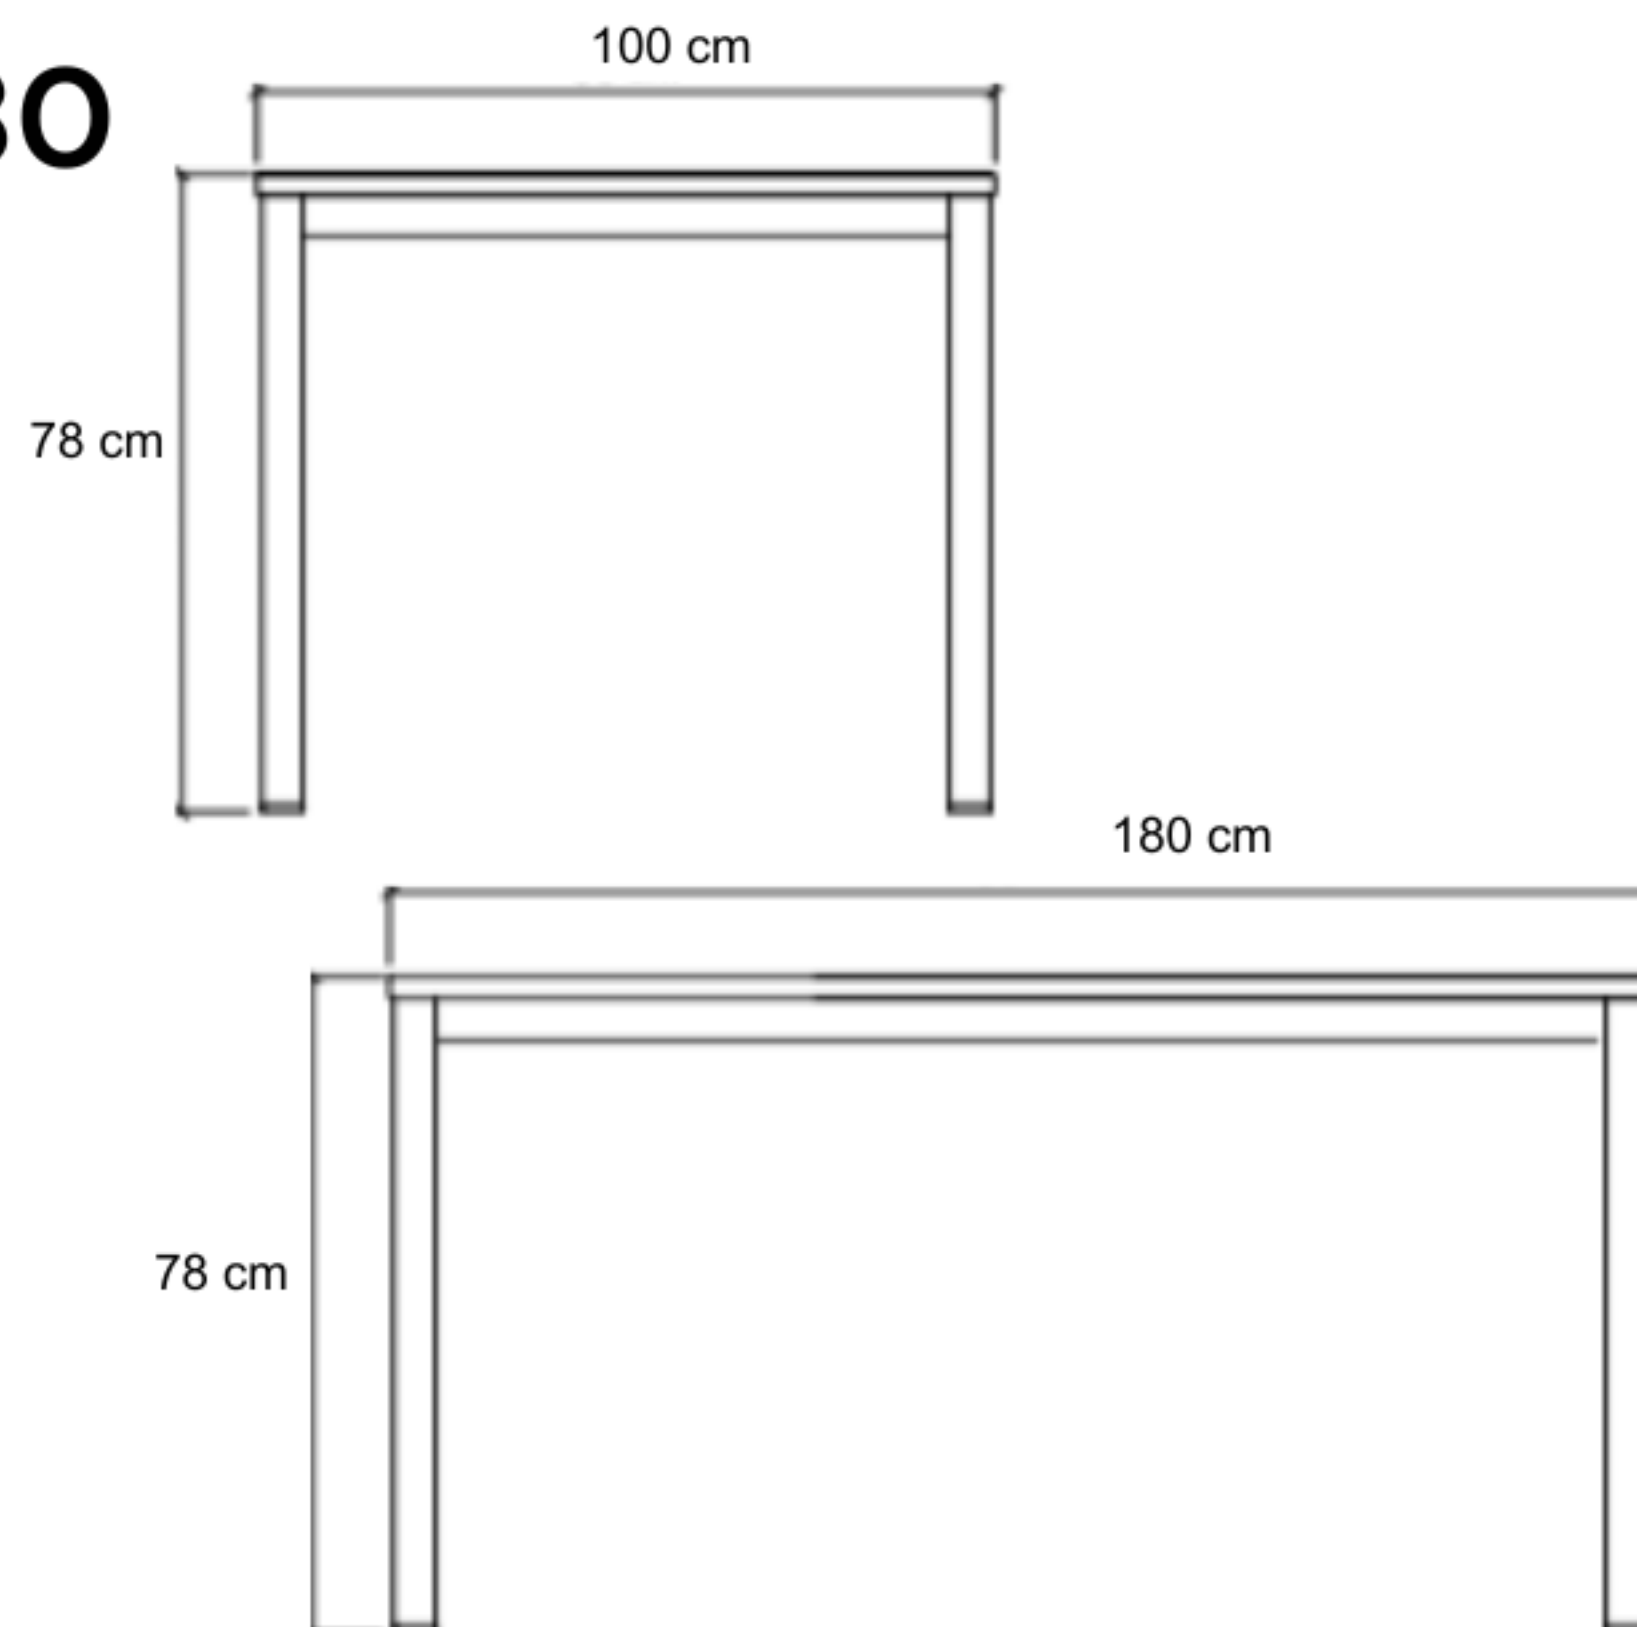

PANAMA GLASSTOP TABLE L180

HOD1038-BL-R180

DESCRIPTION

Rehau fiber woven on a sturdy aluminum frame gives it a beautiful look. Any chair from our collection can be chosen to match with the table. Comes with a choice of Only Glass Top or only rehau woven top. Glass Top can be chosen from Tempered or non-Tempered Glass with a thickness of 6mm.

DIMENSIONS

Total Width: 180 cm
Total Depth: 100 cm
Height: 78 cm

PACKAGING

Weight : 95.08 kg
Volume : 1.52 m³
Packing : 1 / kg

SYNTHETIC WICKER

Rehau

Cappuccino

Black