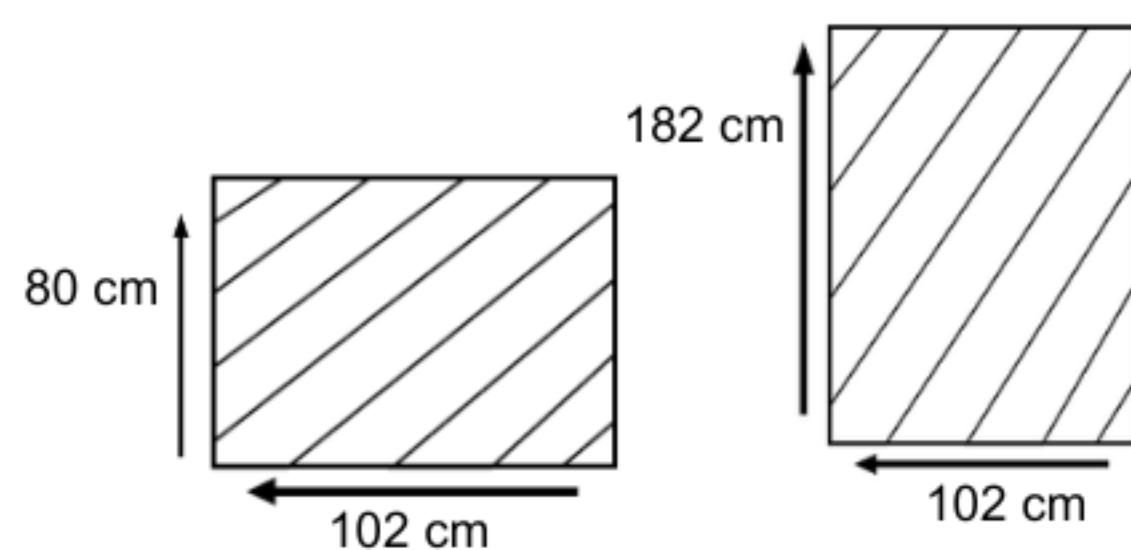

PANAMA GLASSTOP TABLE L180

HOD1038-BL-R180

DESCRIPTION

Rehau fiber woven on a sturdy aluminum frame gives it a beautiful look. Any chair from our collection can be chosen to match with the table. Comes with a choice of Only Glass Top or only rehau woven top. Glass Top can be chosen from Tempered or non-Tempered Glass with a thickness of 6mm.

DIMENSIONS

Total Width: 180 cm
Total Depth: 100 cm
Height: 78 cm

PACKAGING

Weight : 95.08 kg
Volume : 1.52 m³
Packing : 1 / kg

SYNTHETIC WICKER

Rehau

Cappuccino

Black