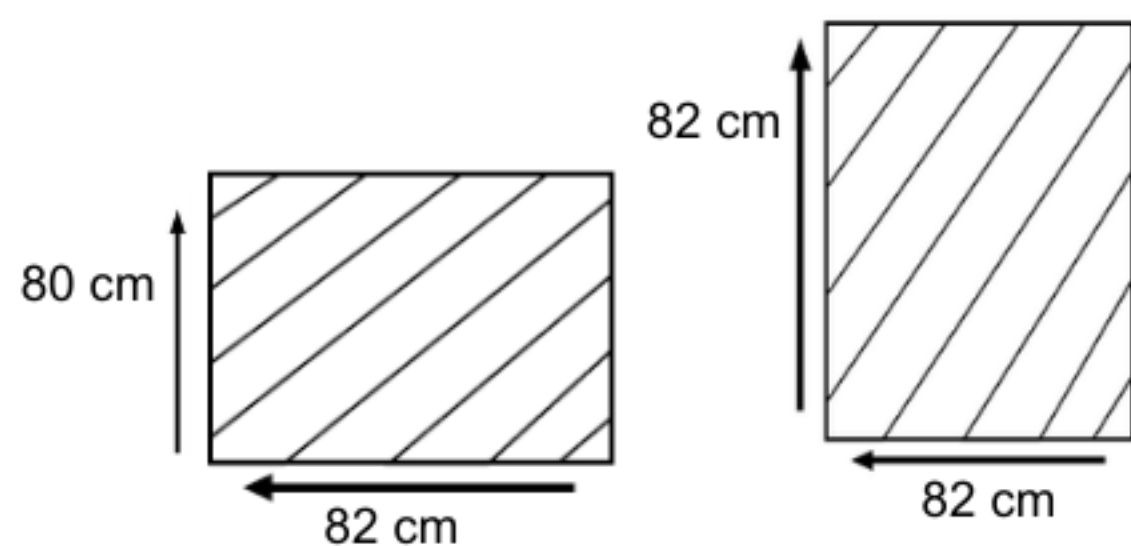

PANAMA GLASSTOP TABLE S80

HOD1034-BL-S80

DESCRIPTION

Rehau fiber woven on a sturdy aluminum frame gives it a beautiful look. Any chair from our collection can be chosen to match with the table. Comes with a choice of Only Glass Top or only rehau woven top. Glass Top can be chosen from Tempered or non-Tempered Glass with a thickness of 6mm.

DIMENSIONS

Total Width: 80 cm
Total Depth: 80 cm
Height: 78 cm

PACKAGING

Volume : 0.84 m3
Packing : 1 / box

SYNTHETIC WICKER

Rehau

Cappuccino

Black