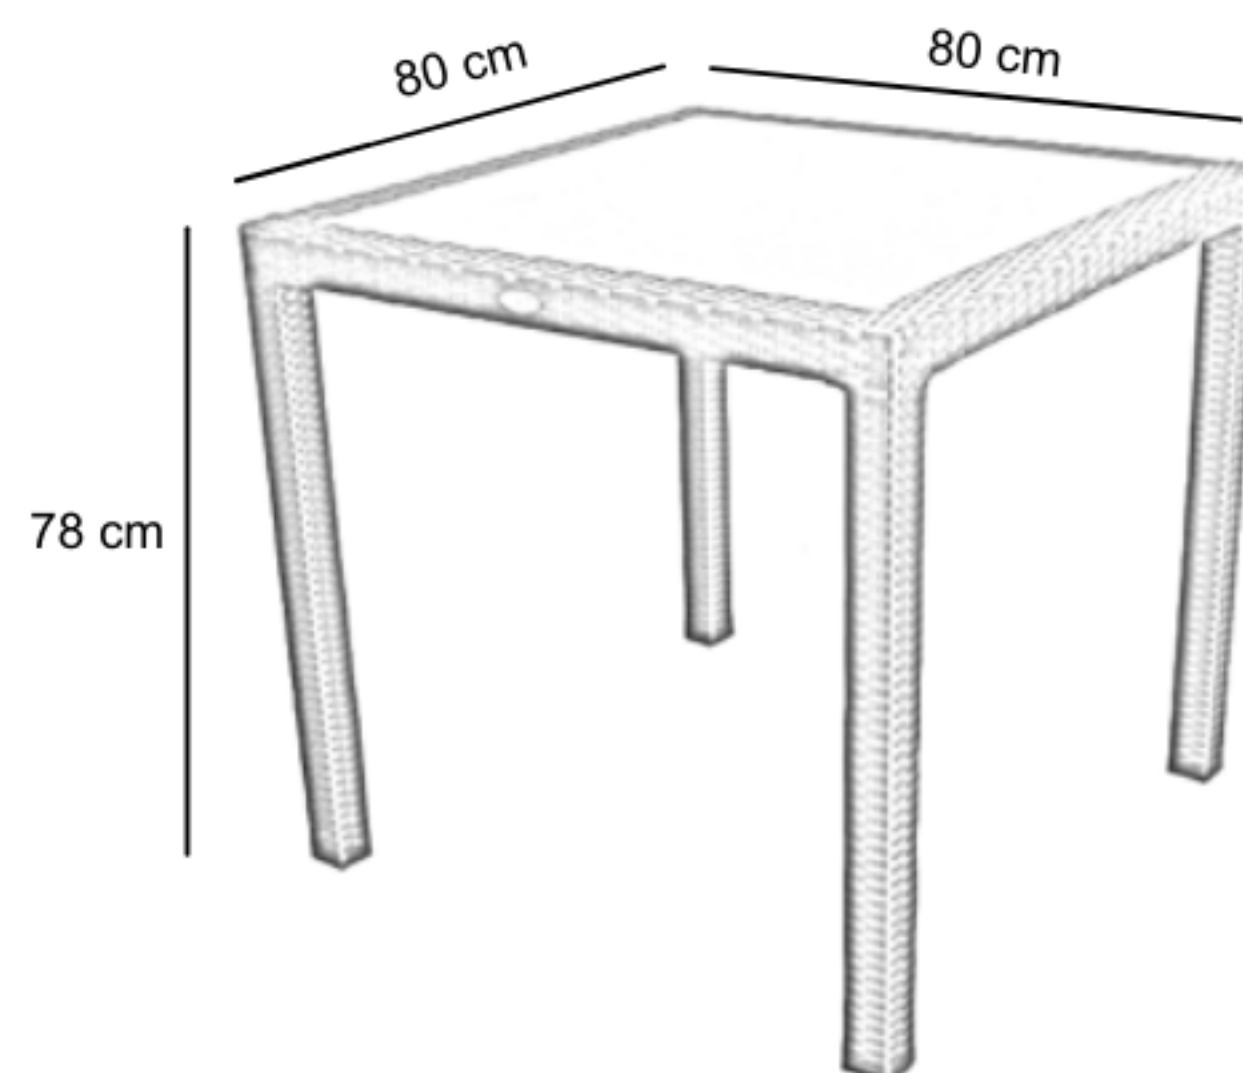

PANAMA GLASSTOP TABLE S80

HOD1034-BL-S80

DESCRIPTION

Rehau fiber woven on a sturdy aluminum frame gives it a beautiful look. Any chair from our collection can be chosen to match with the table. Comes with a choice of Only Glass Top or only rehau woven top. Glass Top can be chosen from Tempered or non-Tempered Glass with a thickness of 6mm.

DIMENSIONS

Total Width: 80 cm
Total Depth: 80 cm
Height: 78 cm

PACKAGING

Volume : 0.84 m3
Packing : 1 / box

SYNTHETIC WICKER

Rehau

Cappuccino

Black