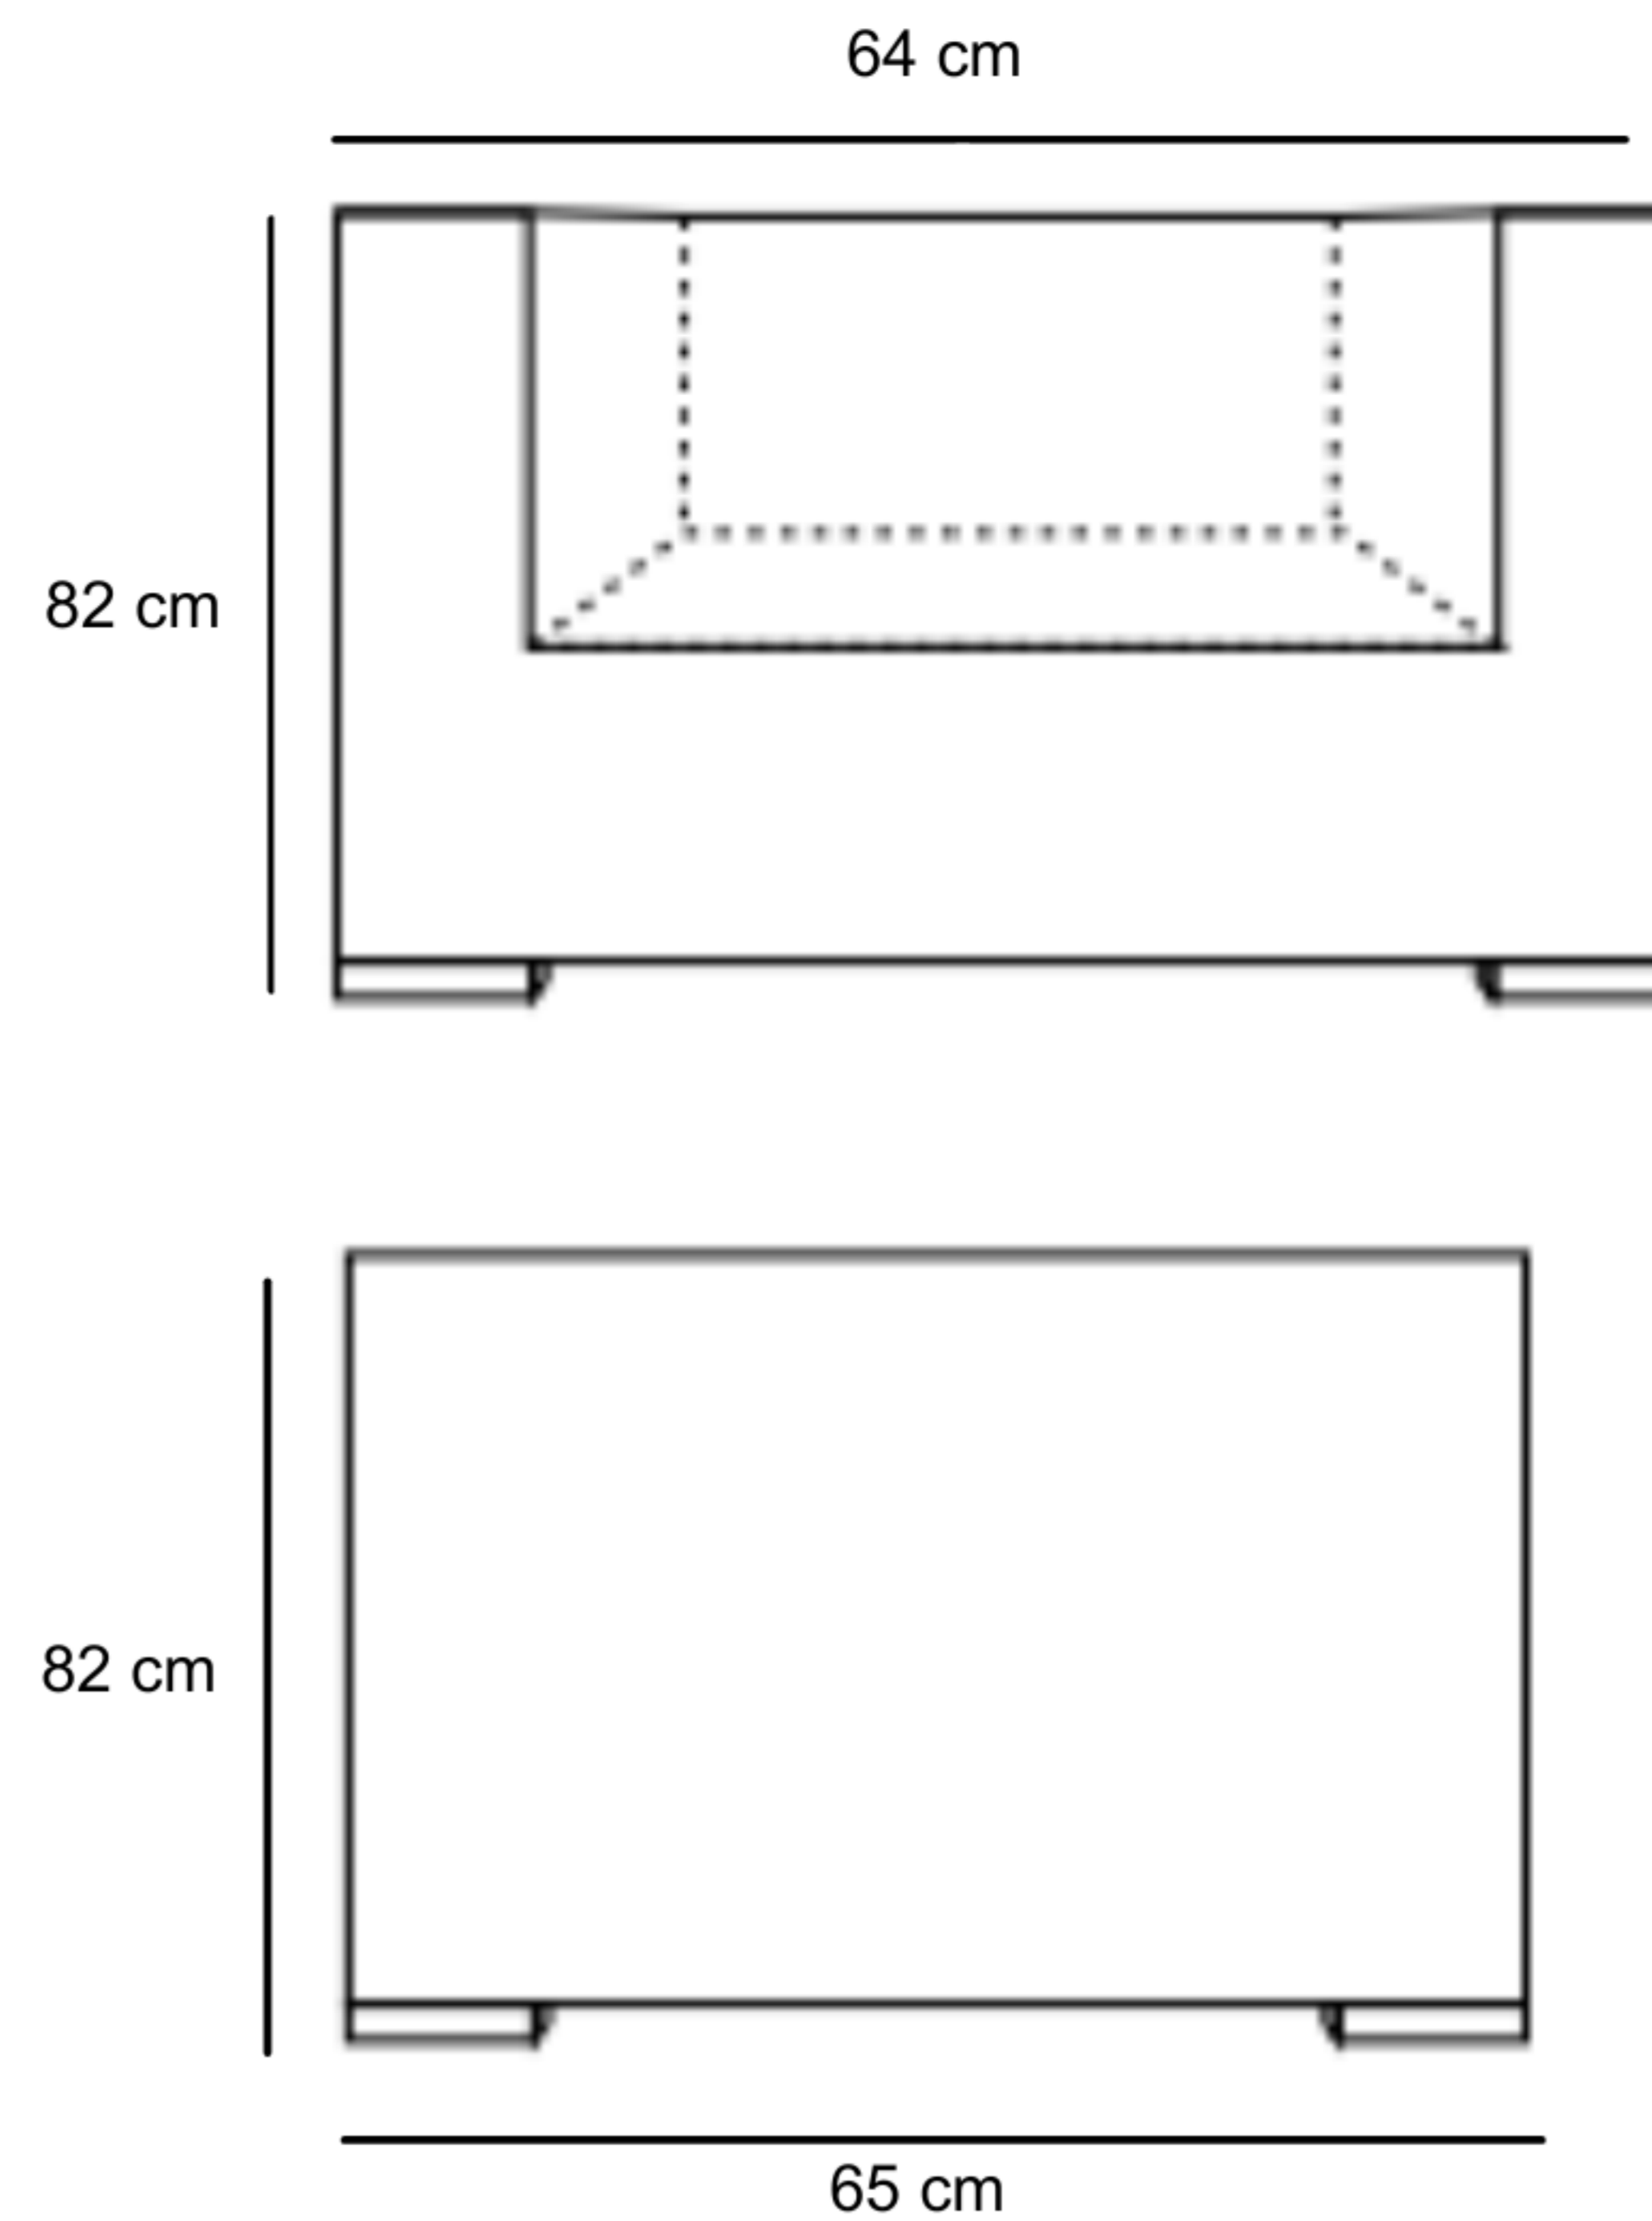

PANAMA LOUNGE CHAIR

PLC91-STD-JB

DESCRIPTION

Panama lounge chair offers the perfect blend of comfort, style, and durability, making it an ideal choice for both indoor and outdoor lounge seating. Meticulously crafted, this chair seamlessly combines traditional weaving techniques with modern manufacturing methods to create a stunning piece of furniture. One of the standout features of the Panama lounge chair is its aluminum frame, which provides exceptional strength and stability.

DIMENSIONS

Total Width: 64 cm
 Total Depth: 65 cm
 Total Height: 82 cm

PACKAGING

Weight : 31.97 kg
 Volume : 0.35607 m³
 Packing : 1 / box

SYNTHETIC WICKER

Rehau

Cappuccino

Black