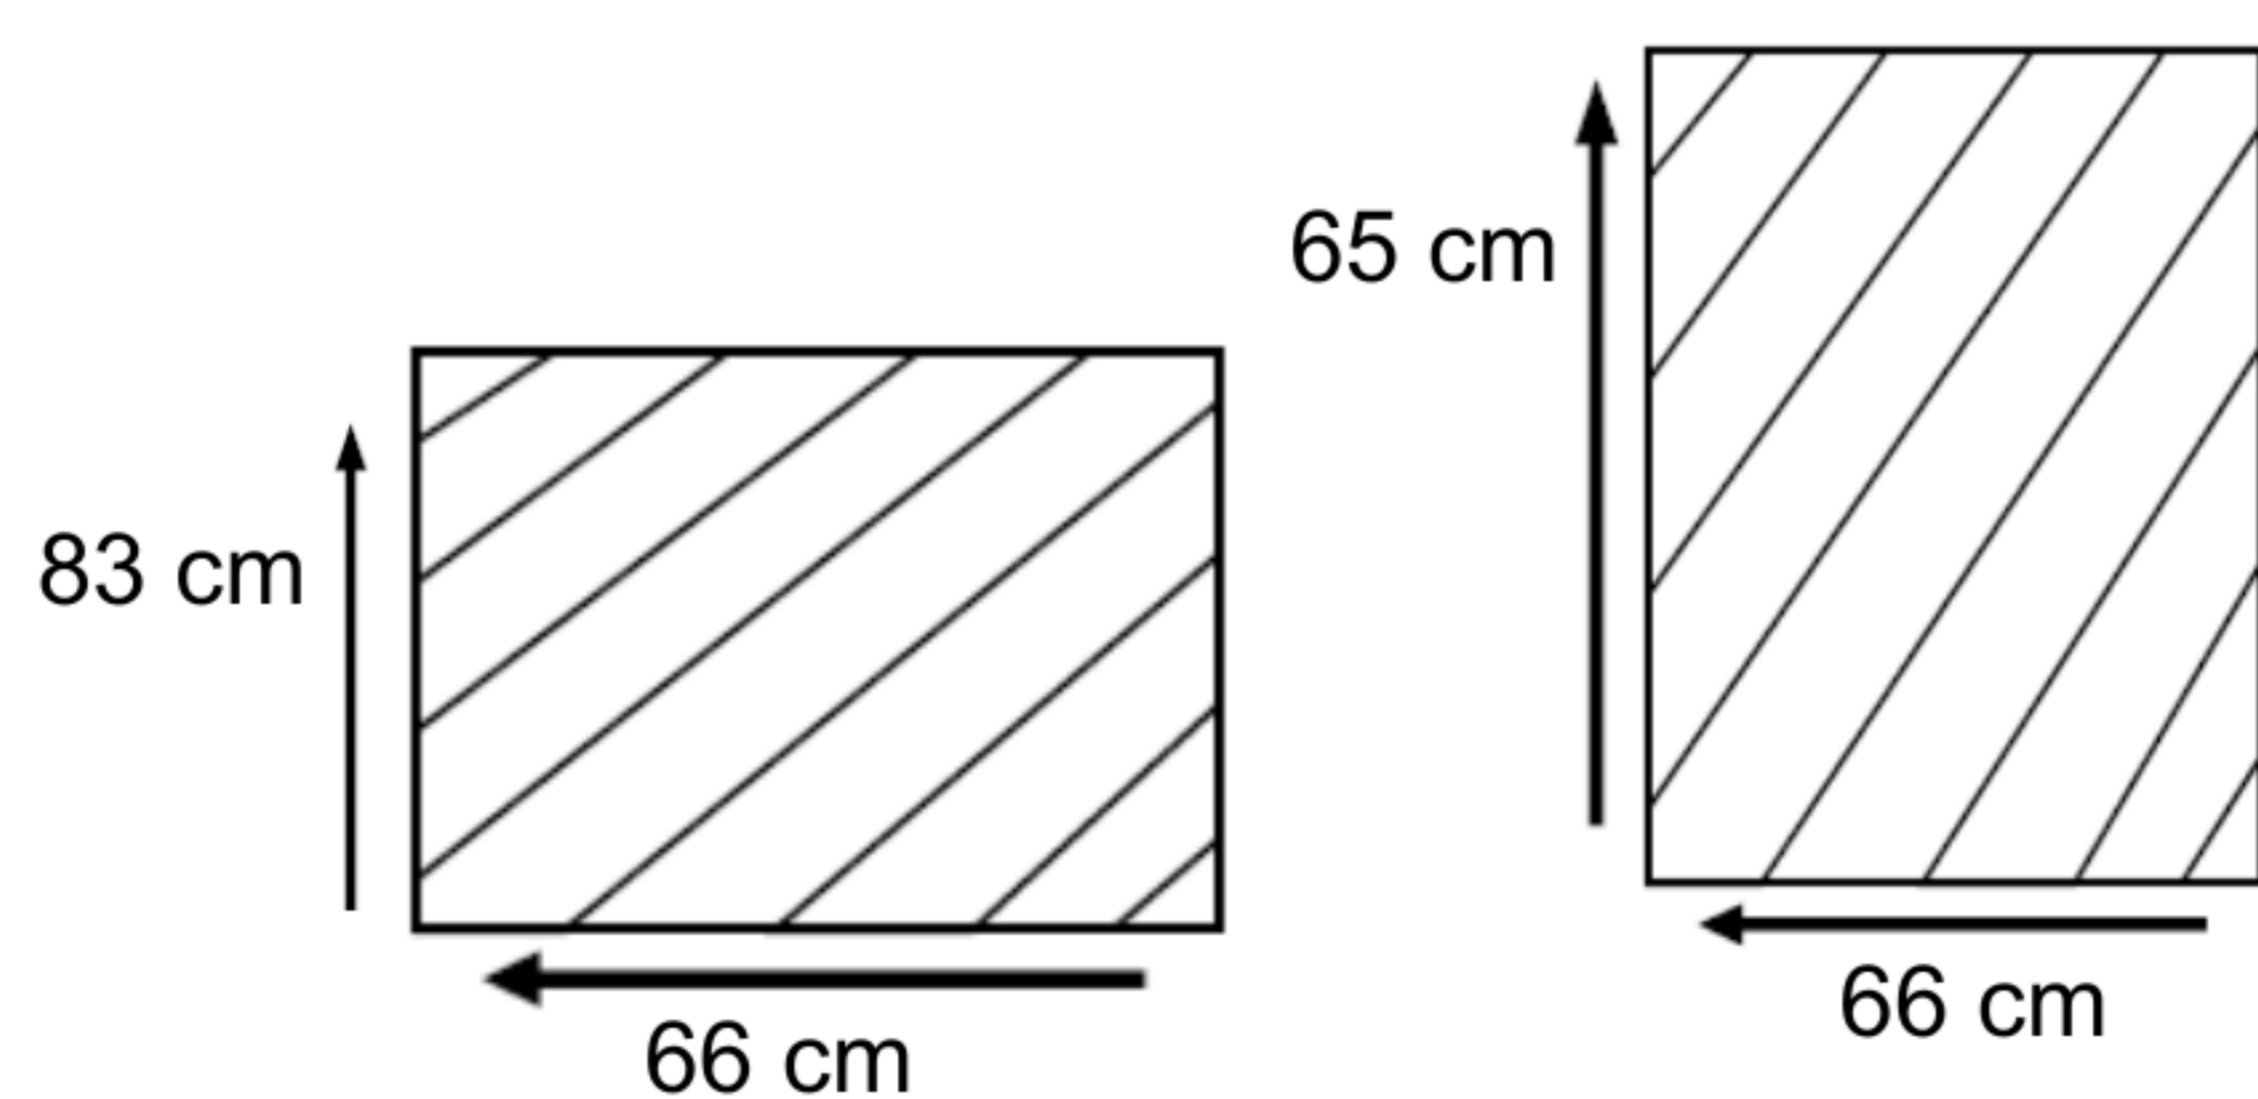

PANAMA LOUNGE CHAIR

PLC91-STD-JB

DESCRIPTION

Panama lounge chair offers the perfect blend of comfort, style, and durability, making it an ideal choice for both indoor and outdoor lounge seating. Meticulously crafted, this chair seamlessly combines traditional weaving techniques with modern manufacturing methods to create a stunning piece of furniture. One of the standout features of the Panama lounge chair is its aluminum frame, which provides exceptional strength and stability.

DIMENSIONS

Total Width: 64 cm
 Total Depth: 65 cm
 Total Height: 82 cm

PACKAGING

Weight : 31.97 kg
 Volume : 0.35607 m³
 Packing : 1 / box

SYNTHETIC WICKER

Rehau

Cappuccino

Black