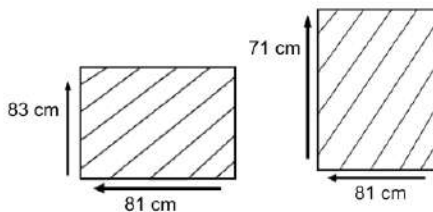

DIMENSIONS

Total Width: 75 cm
 Total Depth: 80 cm
 Height: 82 cm

PACKAGING

Weight : 12 kg
 Volume : 0.35607 m³
 Packing : 1 / box

SYNTHETIC WICKER

Rehau

Cappuccino

Black