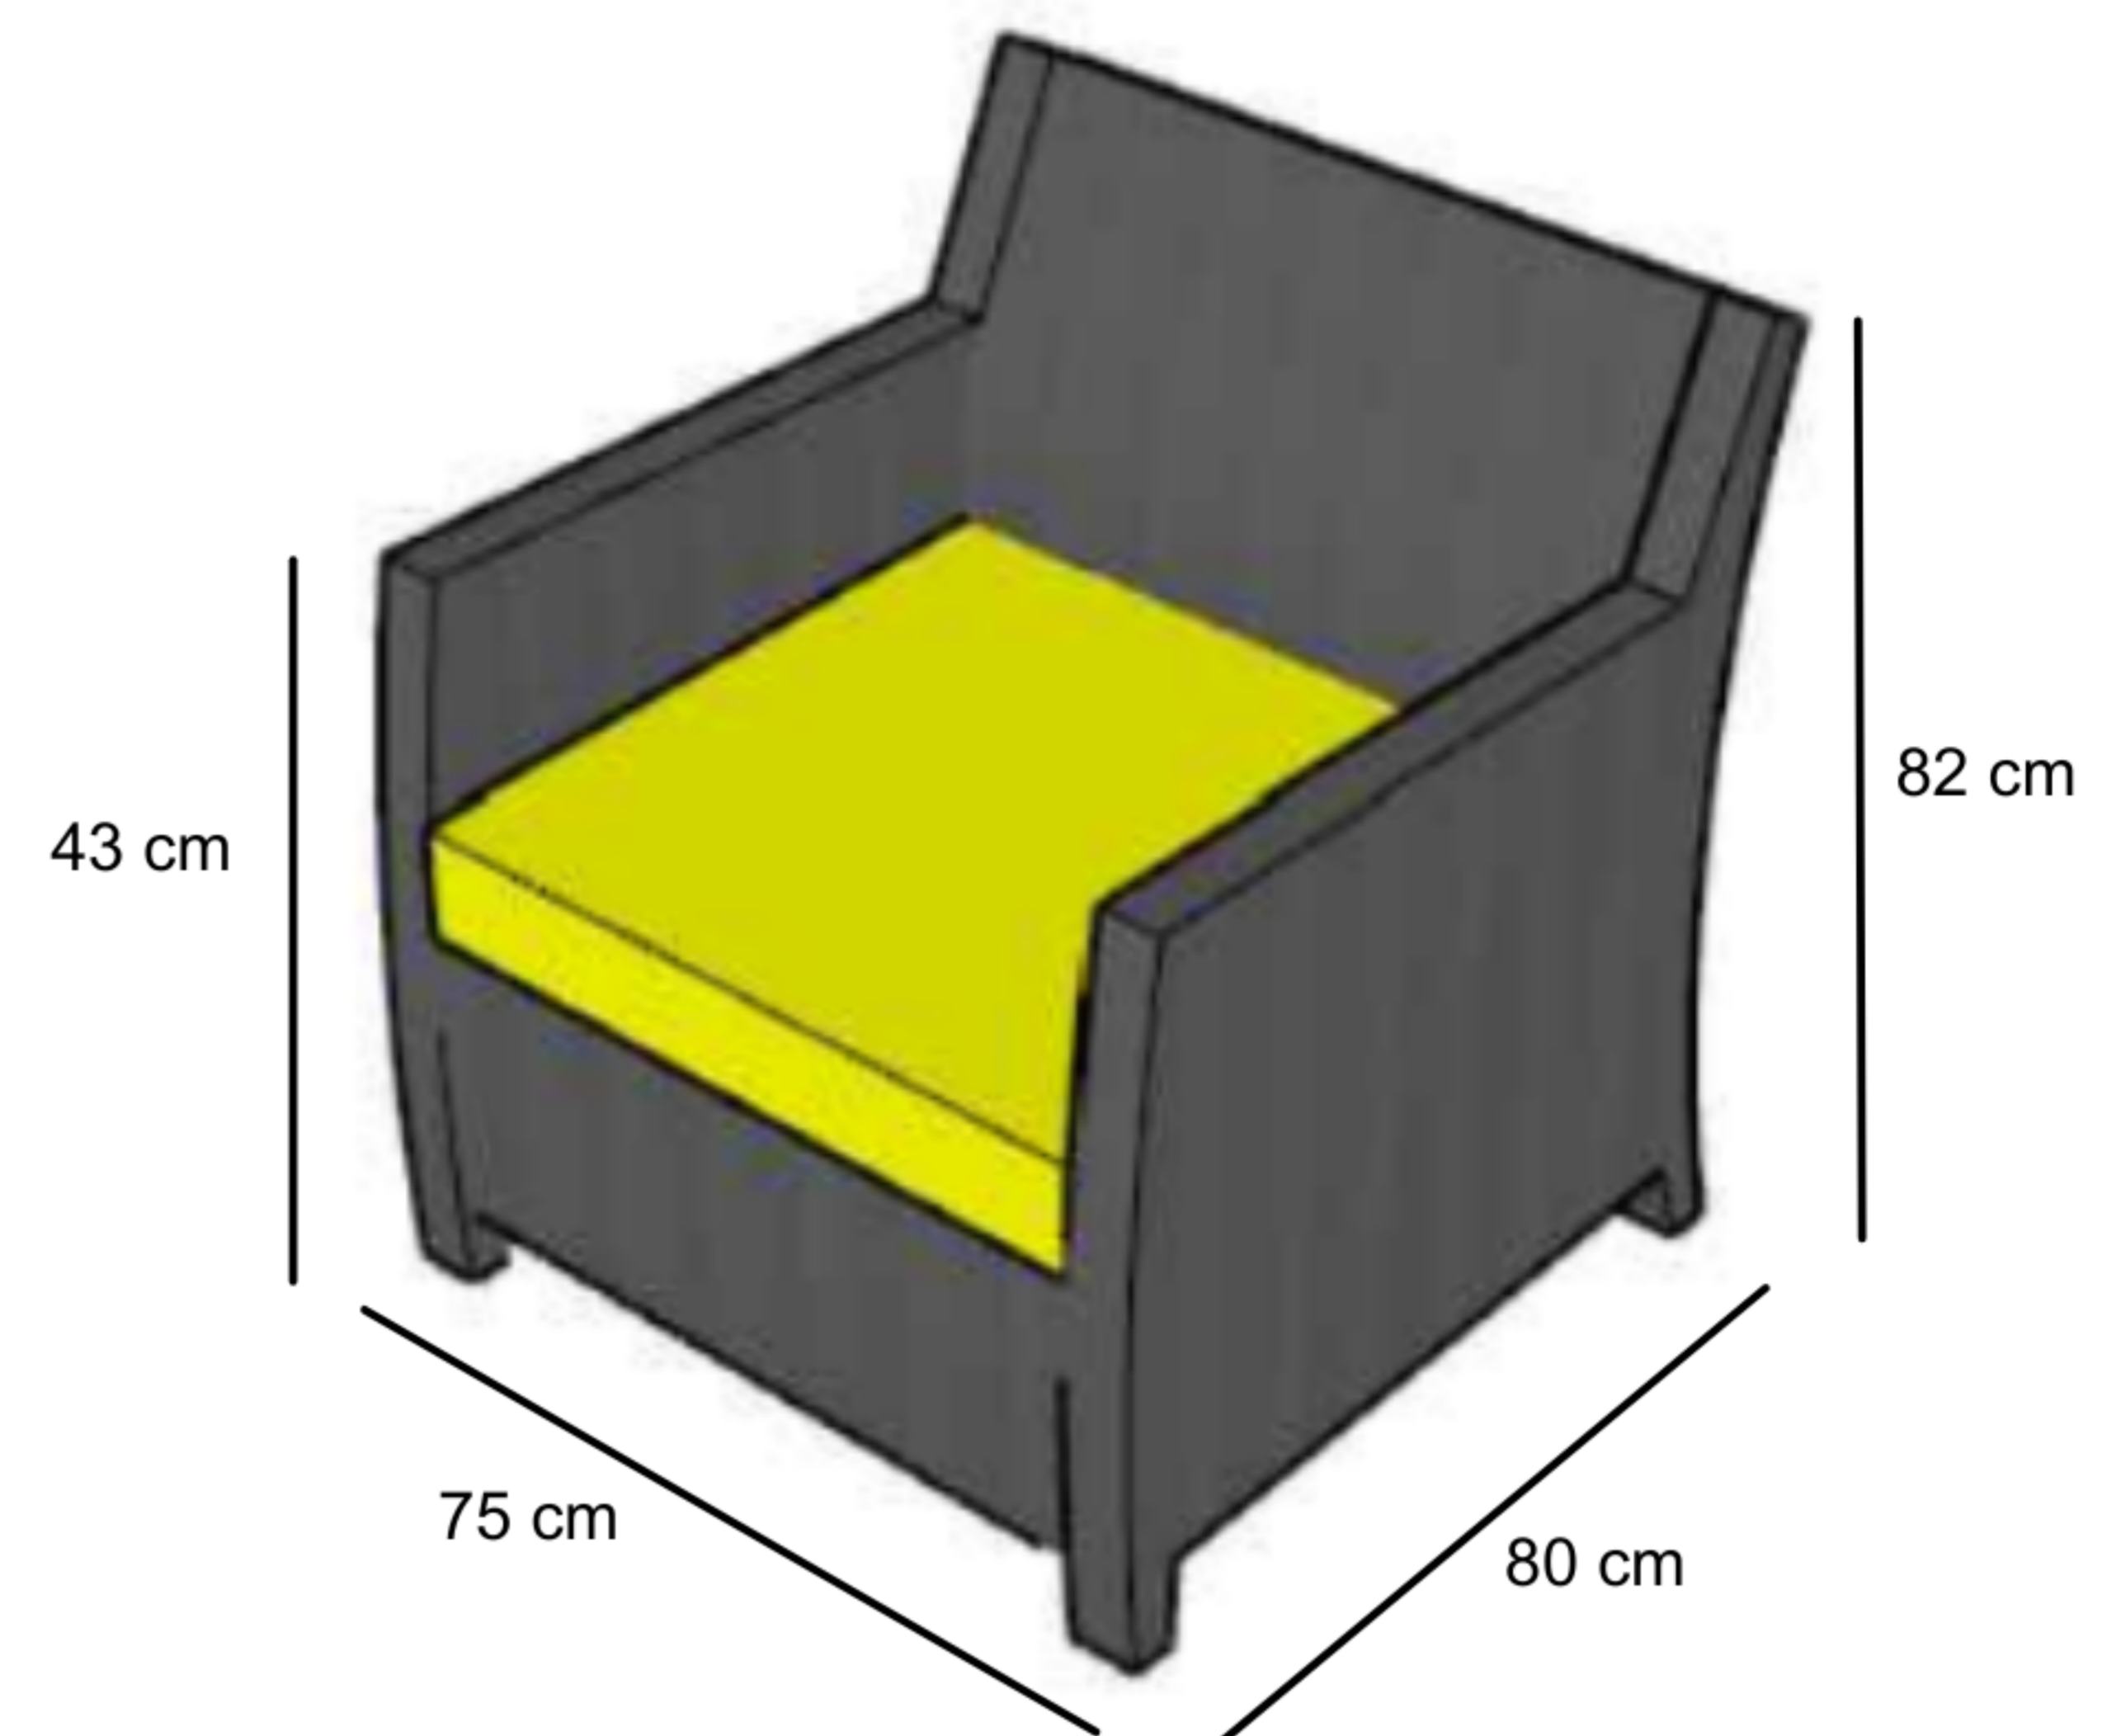

# PANAMA SOFA 1 SEATER

OSS-SR-STD

## DESCRIPTION

Panama Sofa is a truly remarkable piece of furniture crafted specifically for the purpose of providing a comfortable and relaxed indoor/outdoor lounge seating experience. It effortlessly combines the beauty of traditional weaving techniques with the advantages of modern manufacturing methods, resulting in a sofa that is not only aesthetically appealing but also highly durable and easy to maintain.

## DIMENSIONS

Total Width: 75 cm  
Total Depth: 80 cm  
Total Height: 82 cm  
Seat Height : 43 cm