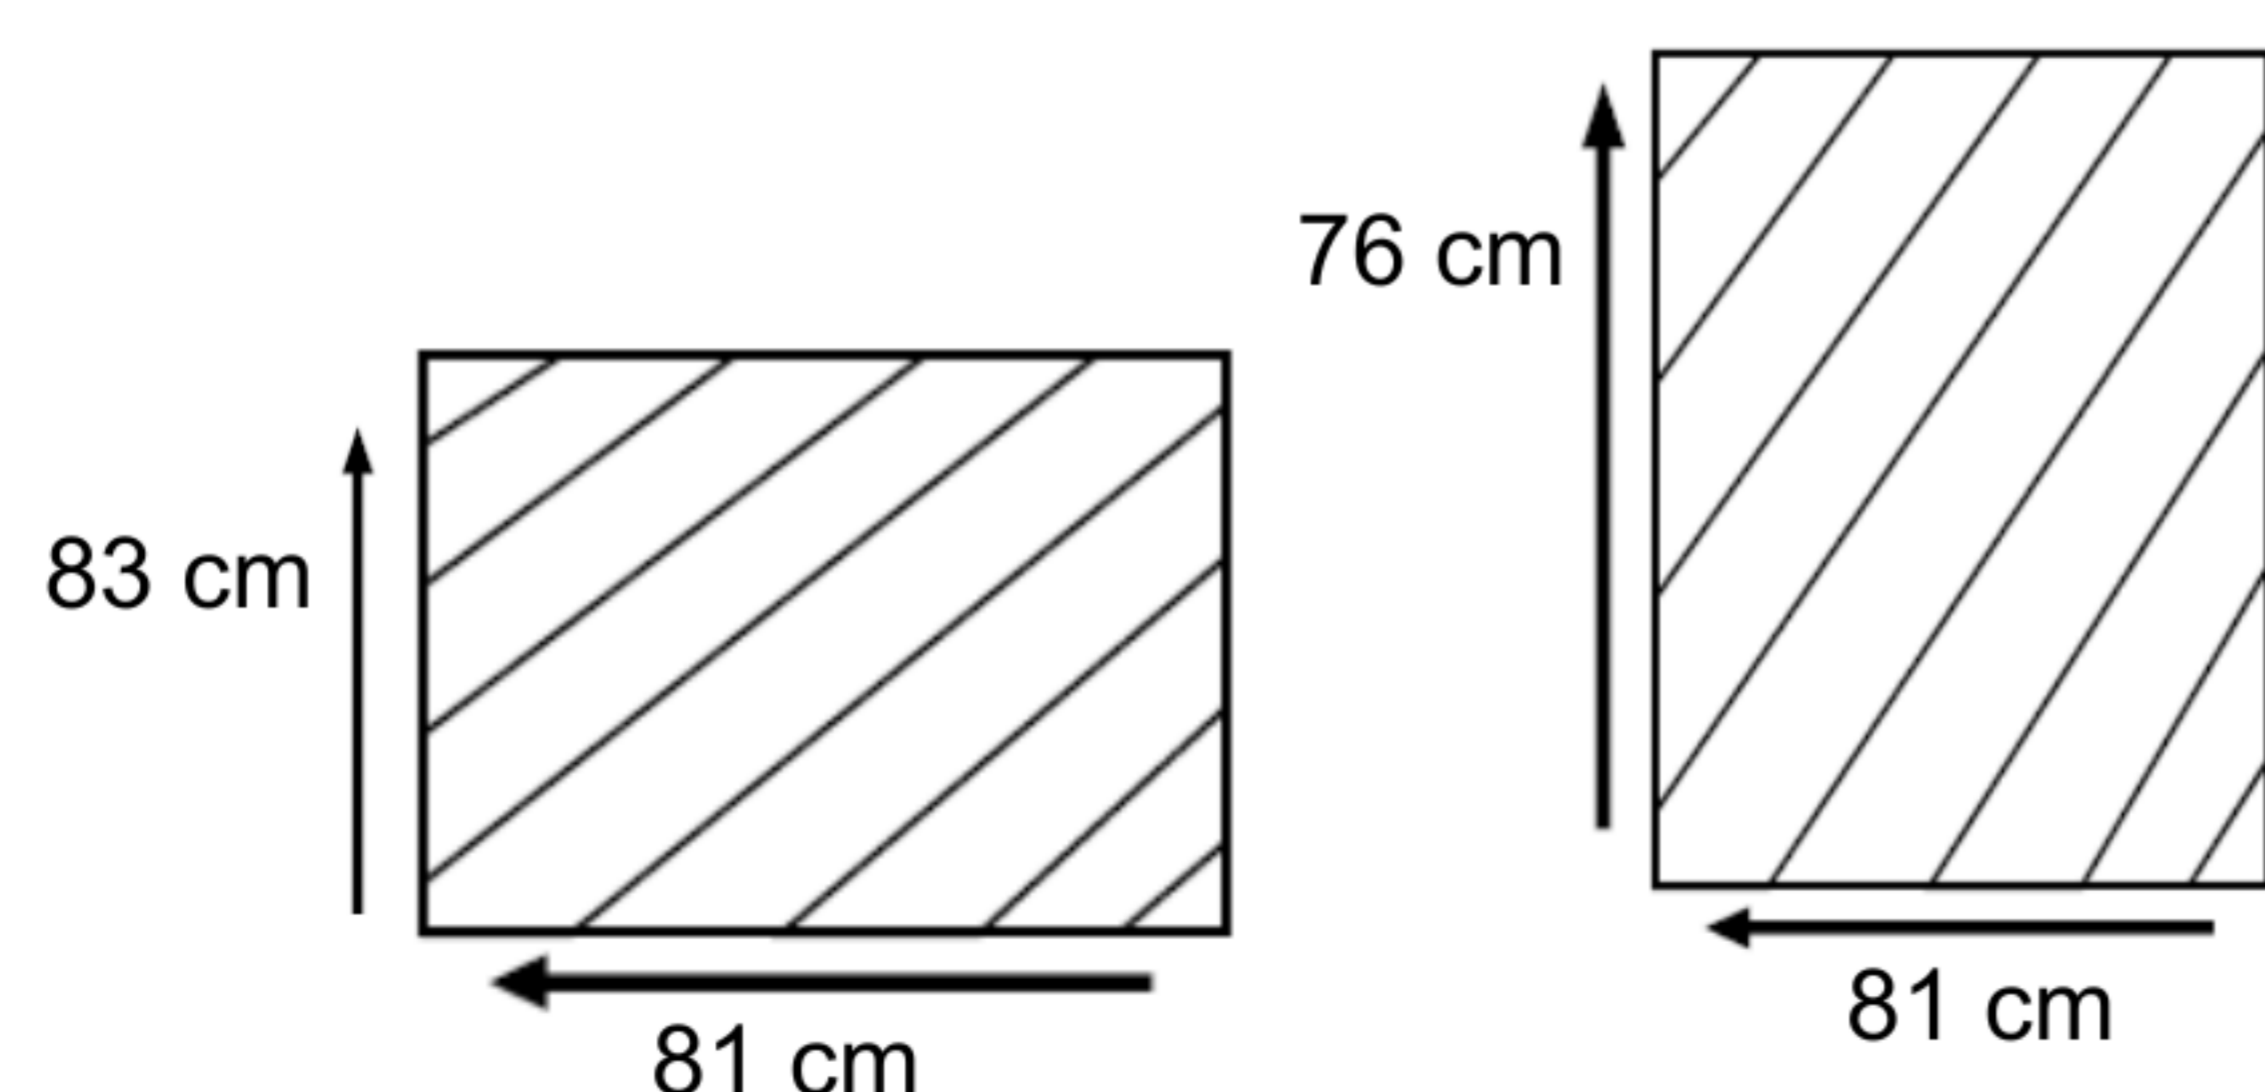

PACKAGING

Weight : 12 kg
Volume : 0.35607 m³
Packing : 1 / box

SYNTHETIC WICKER

Rehau

Viro

CUSHION FABRICS