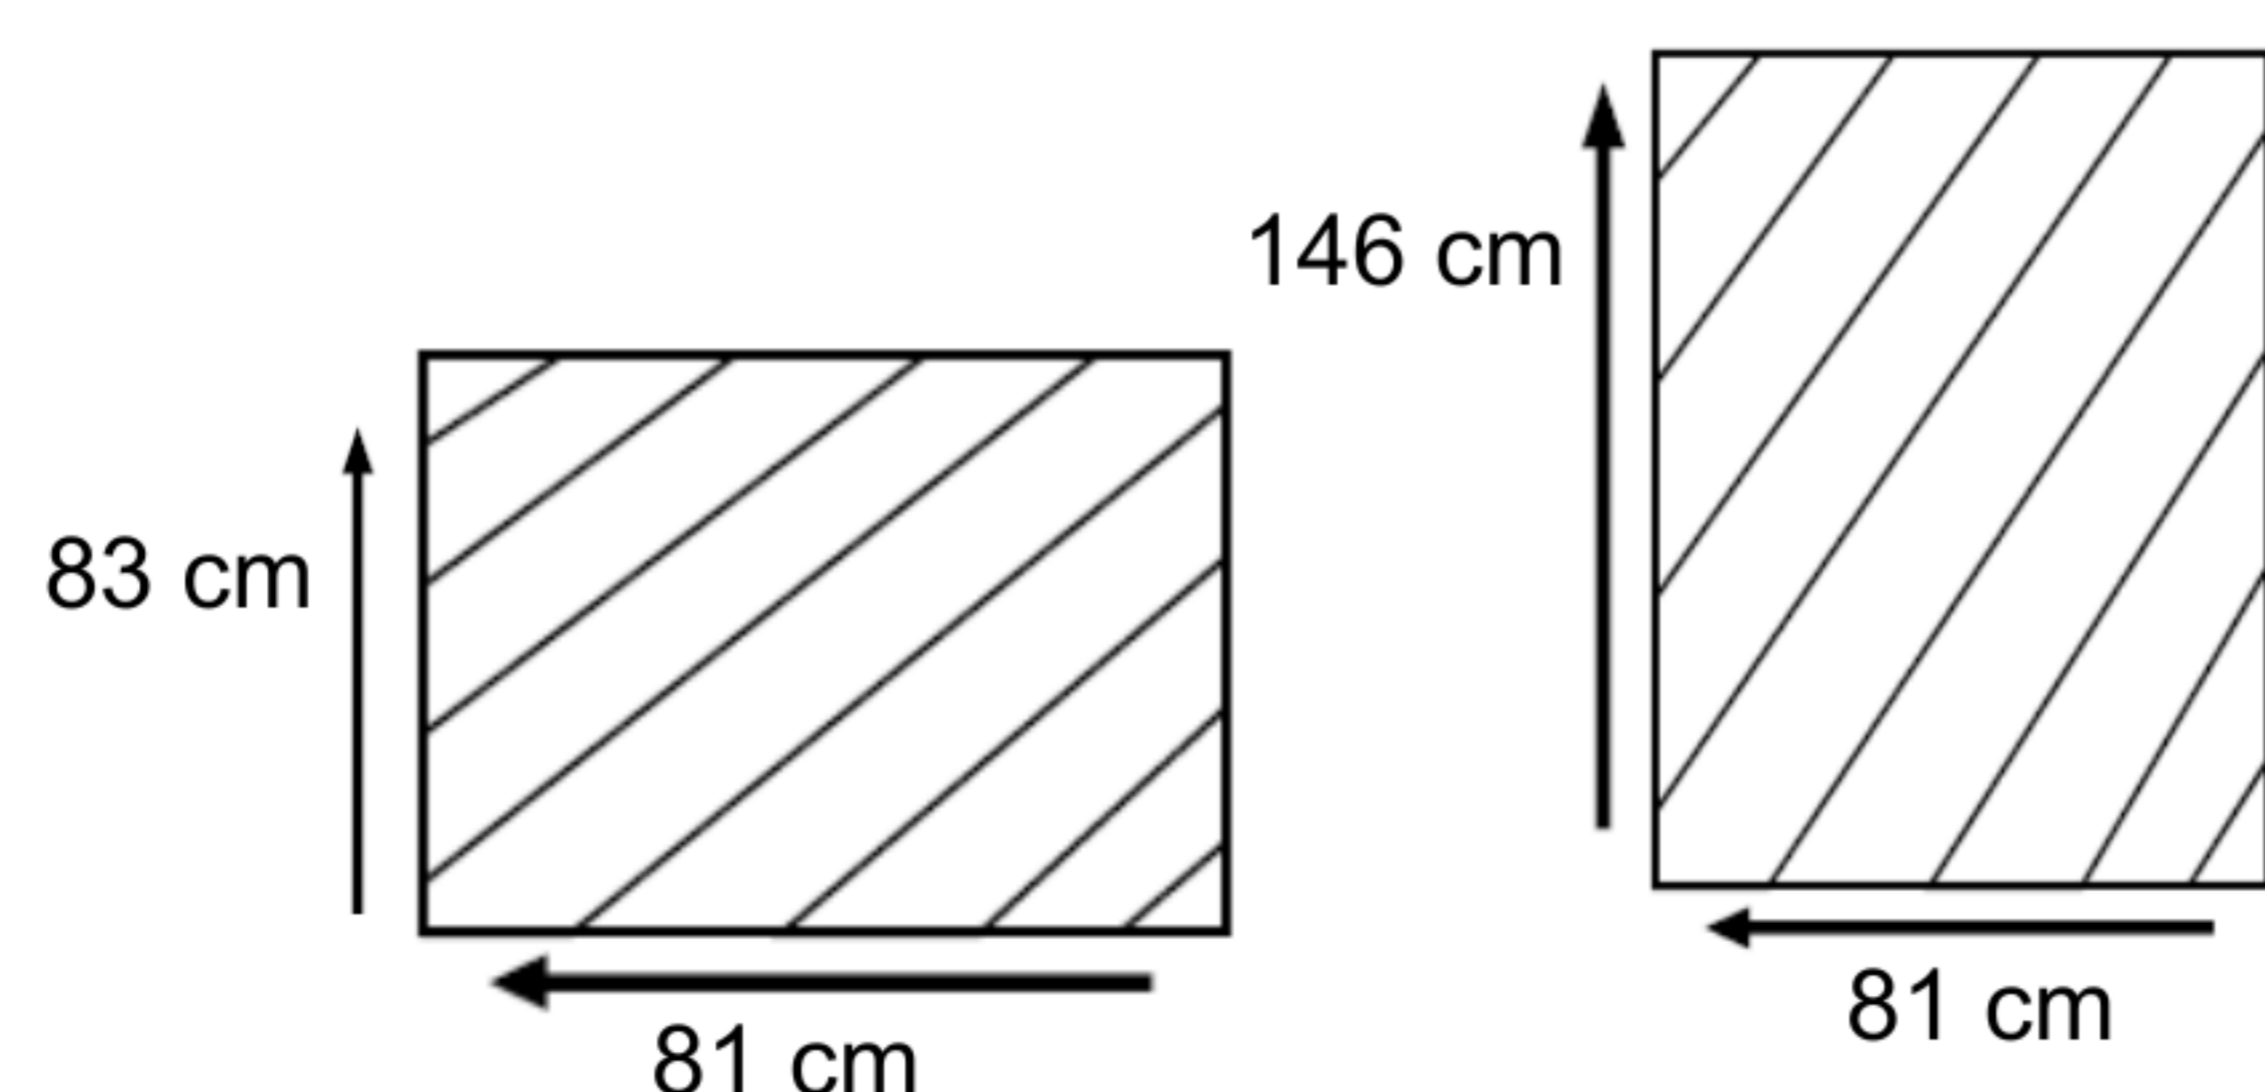

PACKAGING

Weight : 16 kg
Volume : 0.96944 m³
Packing : 1 / box

SYNTHETIC WICKER

Rehau

Viro

CUSHION FABRICS