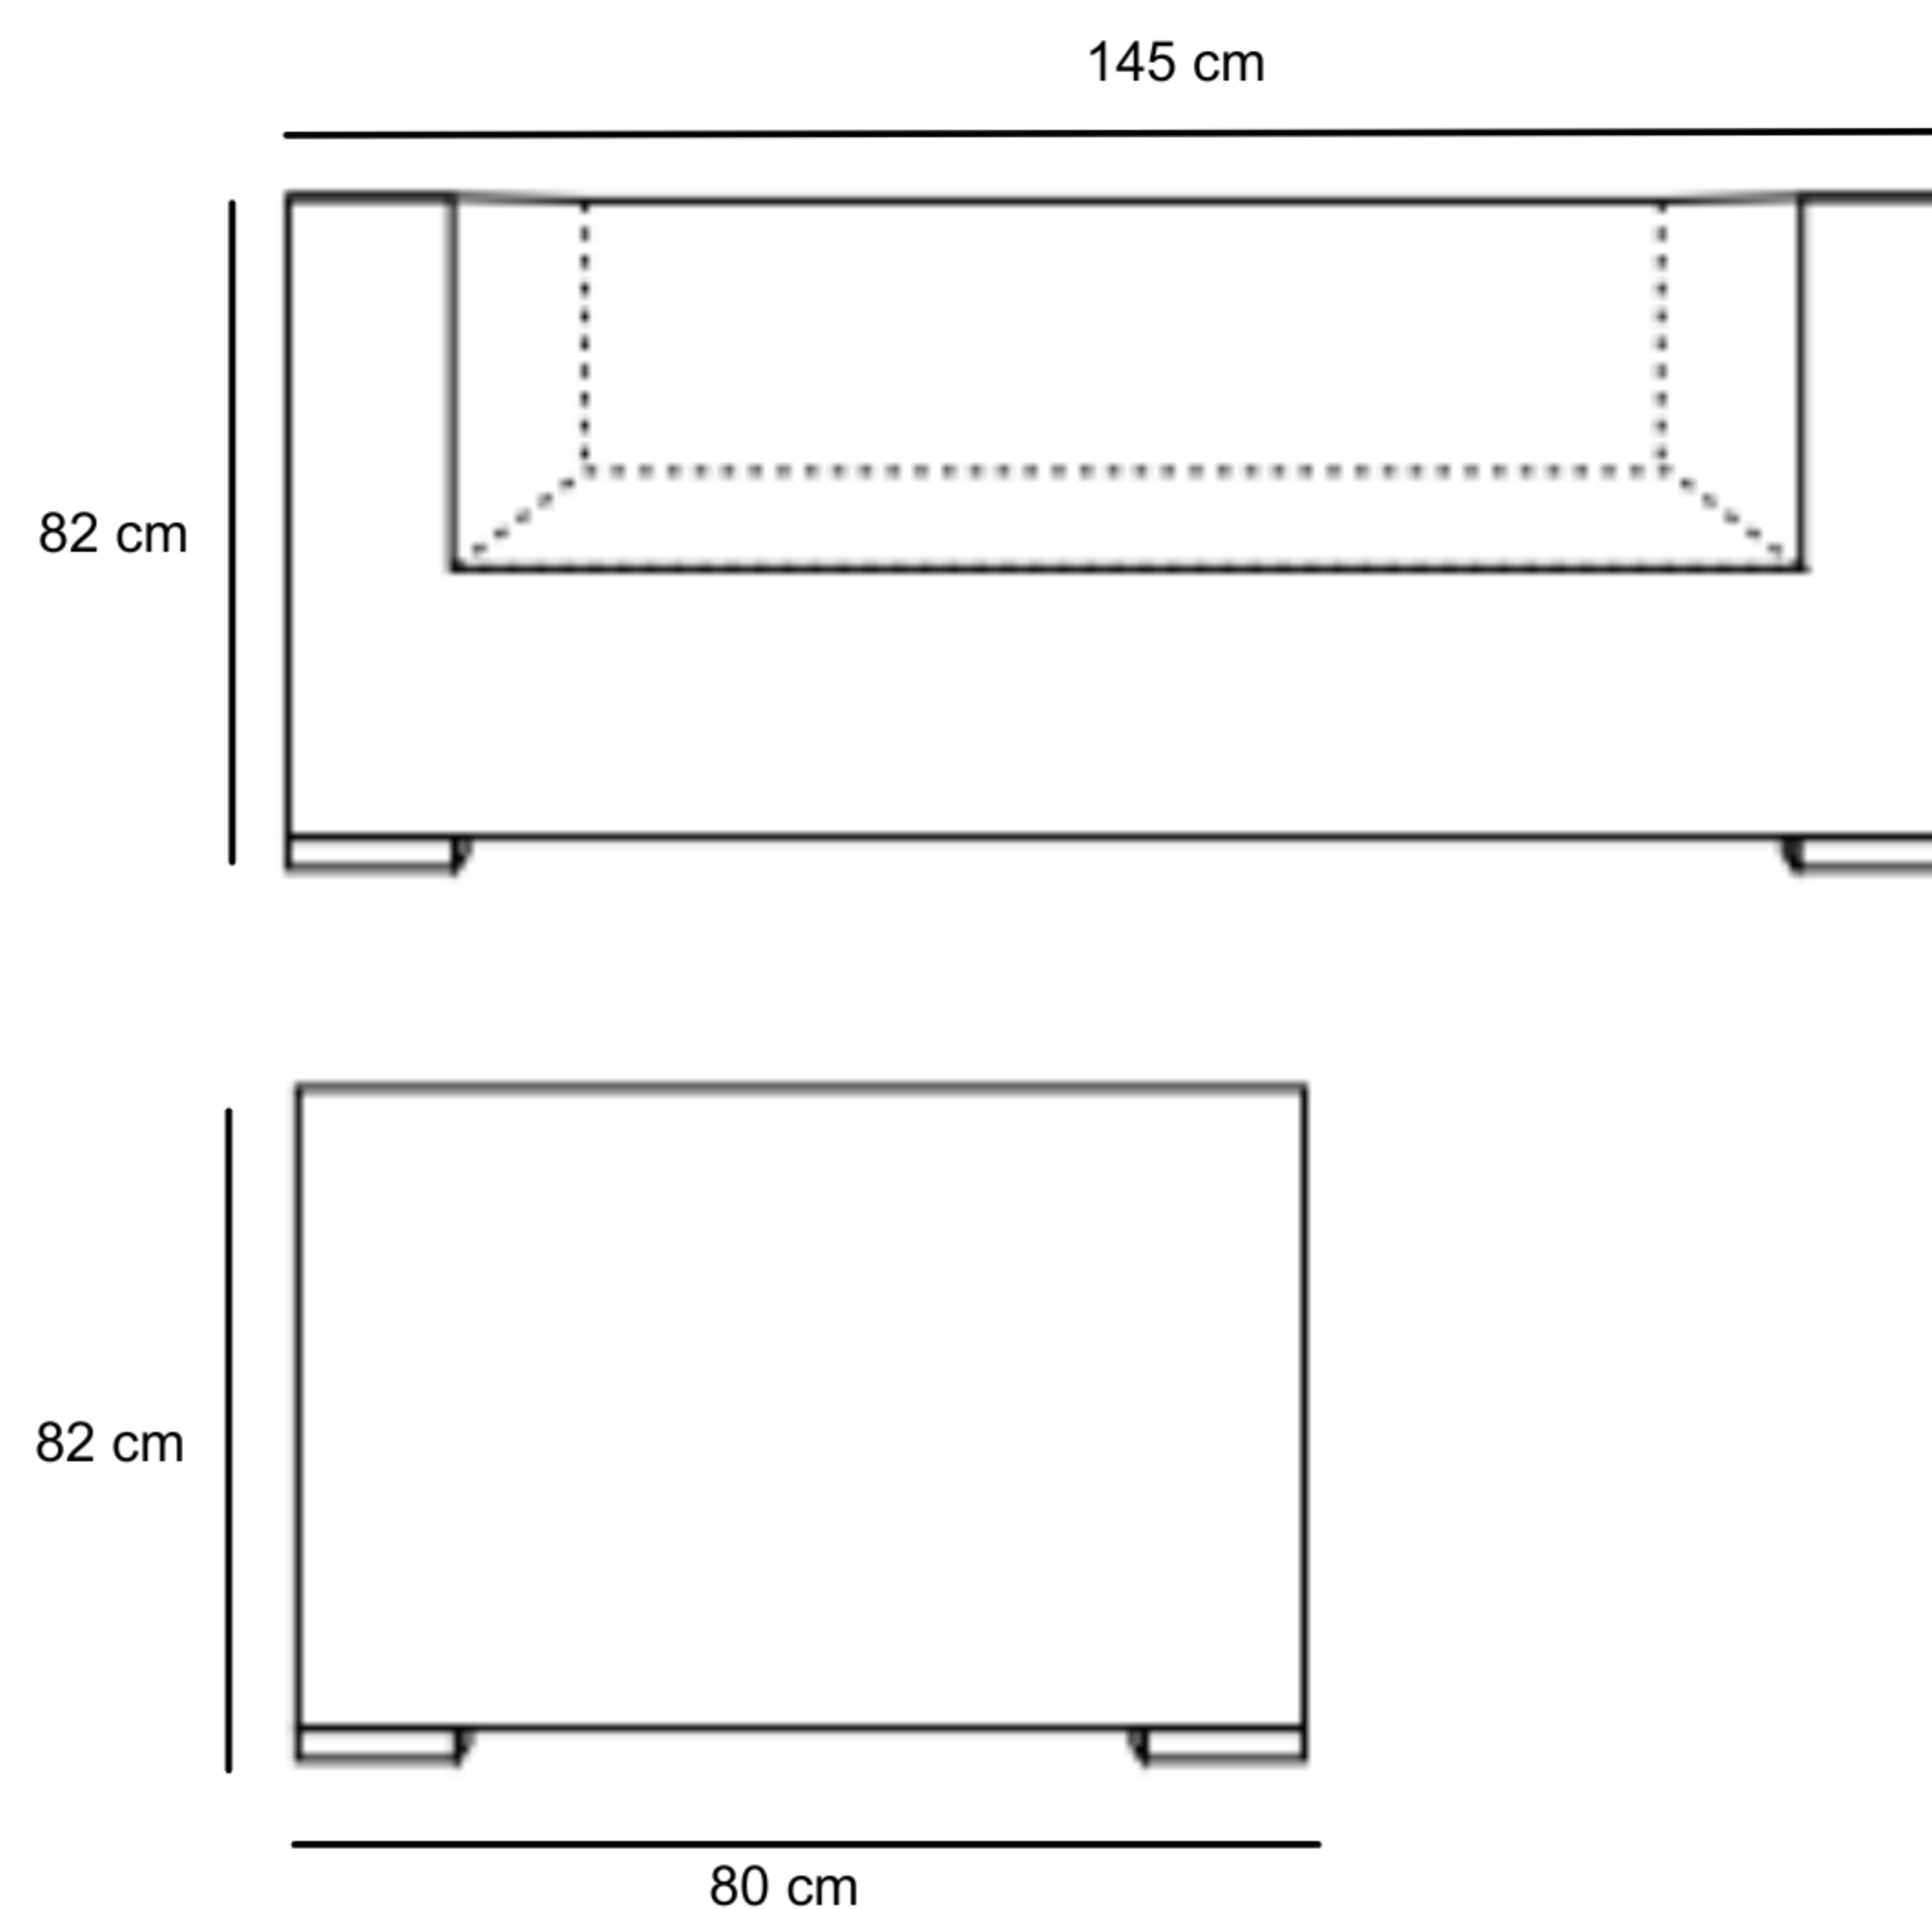

# PANAMA SOFA 2 SEATER

OSS-SR-2S-STD

## DESCRIPTION

Panama Sofa is a truly remarkable piece of furniture crafted specifically for the purpose of providing a comfortable and relaxed indoor/outdoor lounge seating experience. It effortlessly combines the beauty of traditional weaving techniques with the advantages of modern manufacturing methods, resulting in a sofa that is not only aesthetically appealing but also highly durable and easy to maintain.

## DIMENSIONS

Total Width: 145 cm  
Total Depth: 80 cm  
Total Height: 82 cm  
Seat Height : 43 cm

## PACKAGING

Weight : 16 kg  
Volume : 0.96944 m<sup>3</sup>  
Packing : 1 / box