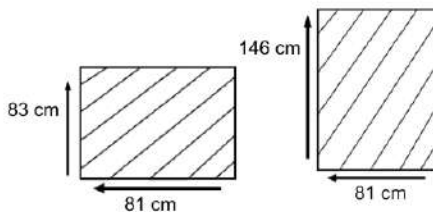

PACKAGING

Weight : 16 kg
Volume : 0.96944 m3
Packing : 1 / box

SYNTHETIC WICKER

Rehau

Viro

CUSHION FABRICS

Sunproof

Rehau