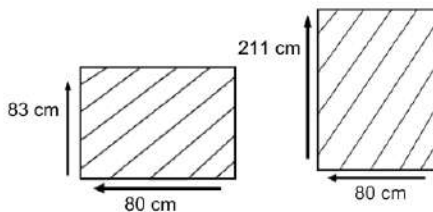

PACKAGING

Weight : 24 kg
Volume : 1.40104 m3
Packing : 1 / box

SYNTHETIC WICKER

Rehau

Viro

CUSHION FABRICS

Sunproof

Rehau