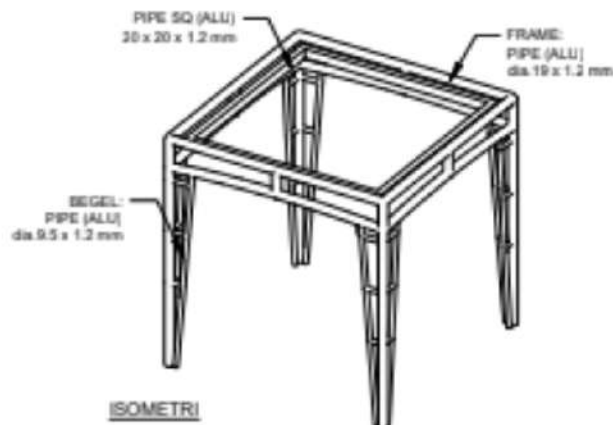

PANAMA TEAKTOP TABLE S180

ODT208-BL-S180

DESCRIPTION

Features a premium Teak wood top and a sturdy aluminum frame that is hand-woven with Rehau fiber. The combination of Teak wood and Rehau fiber gives the table a stylish and sophisticated look that is perfect for any outdoor setting. The table is designed to withstand harsh outdoor conditions and is highly durable. It is also resistant to moisture, mold, and mildew, making it perfect for use in any climate.

DIMENSIONS

Total Width: 180 cm
 Total Depth: 100 cm
 Height: 78 cm

PACKAGING

Weight : 95.08 kg
 Volume : 0.26 m³
 Packing : 1 / box

FINISHING

Natural

SYNTHETIC WICKER

Rehau