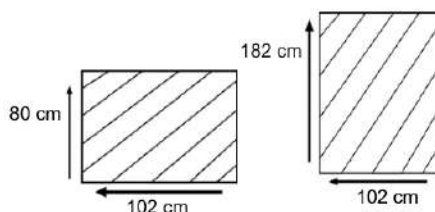

PANAMA TEAKTOP TABLE S180

ODT208-BL-S180

DESCRIPTION

Features a premium Teak wood top and a sturdy aluminum frame that is hand-woven with Rehau fiber. The combination of Teak wood and Rehau fiber gives the table a stylish and sophisticated look that is perfect for any outdoor setting. The table is designed to withstand harsh outdoor conditions and is highly durable. It is also resistant to moisture, mold, and mildew, making it perfect for use in any climate.

DIMENSIONS

Total Width: 180 cm
 Total Depth: 100 cm
 Height: 78 cm

PACKAGING

Weight : 95.08 kg
 Volume : 0.26 m³
 Packing : 1 / box

FINISHING

Natural

SYNTHETIC WICKER

Rehau