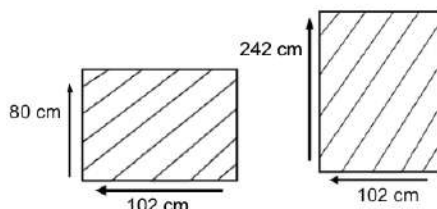

PANAMA TEAKTOP TABLE S240

ODT208-BL-S240

DESCRIPTION

Features a premium Teak wood top and a sturdy aluminum frame that is hand-woven with Rehau fiber. The combination of Teak wood and Rehau fiber gives the table a stylish and sophisticated look that is perfect for any outdoor setting. The table is designed to withstand harsh outdoor conditions and is highly durable. It is also resistant to moisture, mold, and mildew, making it perfect for use in any climate.

DIMENSIONS

Total Width: 240 cm
 Total Depth: 100 cm
 Height: 78 cm

PACKAGING

Weight : 122.44 kg
 Volume : 0.35 m³
 Packing : 1 / box

FINISHING

Natural

SYNTHETIC WICKER

Rehau