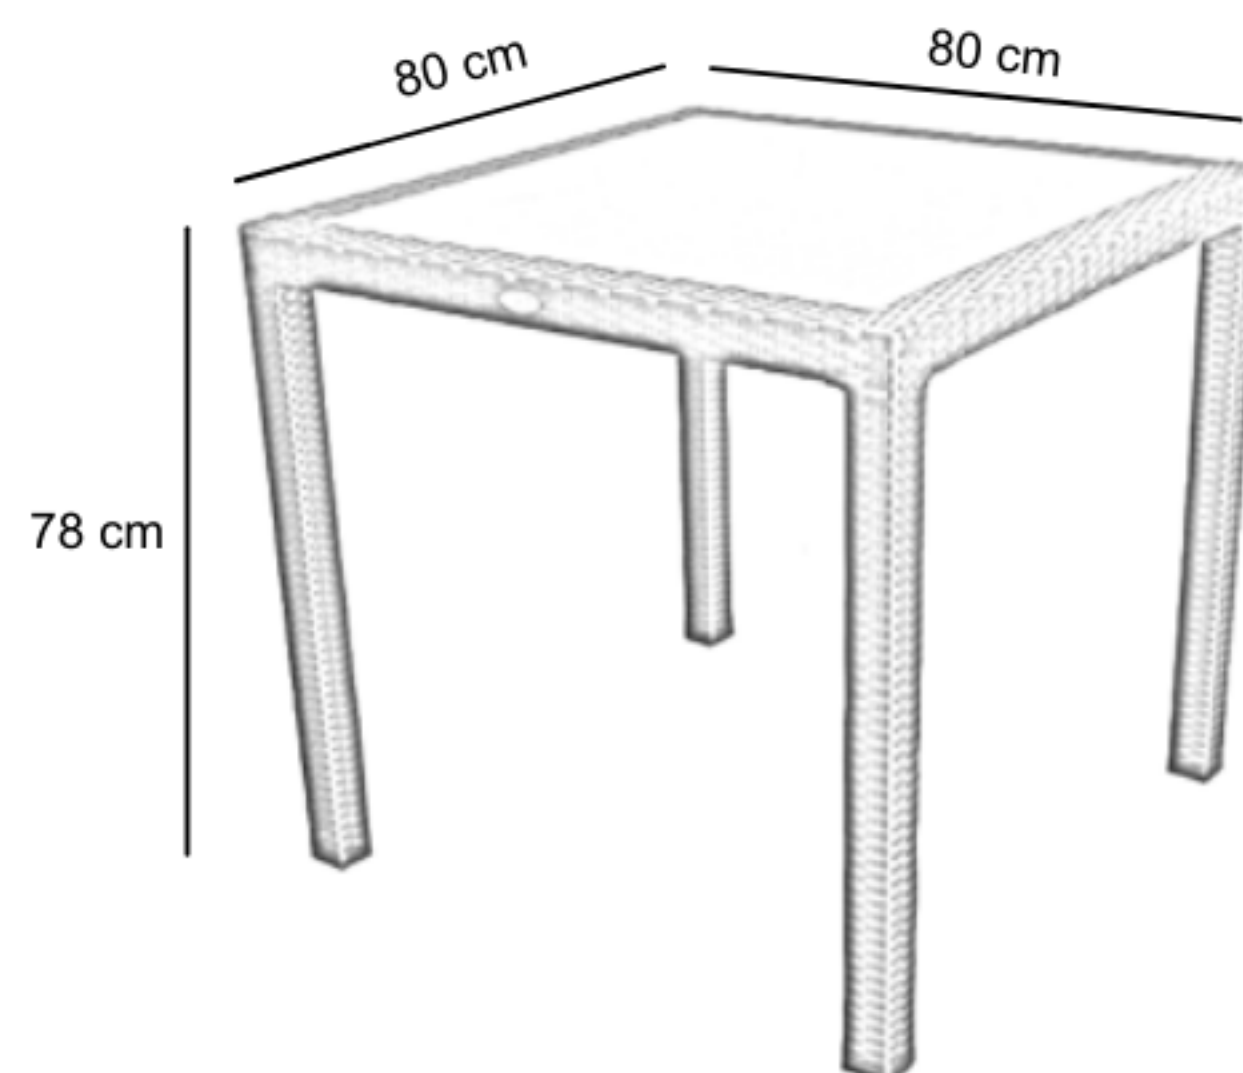

# PANAMA TEAKTOP TABLE S90

ODT208-BL-S90

## DESCRIPTION

Features a premium Teak wood top and a sturdy aluminum frame that is hand-woven with Rehau fiber. The combination of Teak wood and Rehau fiber gives the table a stylish and sophisticated look that is perfect for any outdoor setting. The table is designed to withstand harsh outdoor conditions and is highly durable. It is also resistant to moisture, mold, and mildew, making it perfect for use in any climate.

## DIMENSIONS

Total Width: 90 cm  
Total Depth: 90 cm  
Height: 78 cm