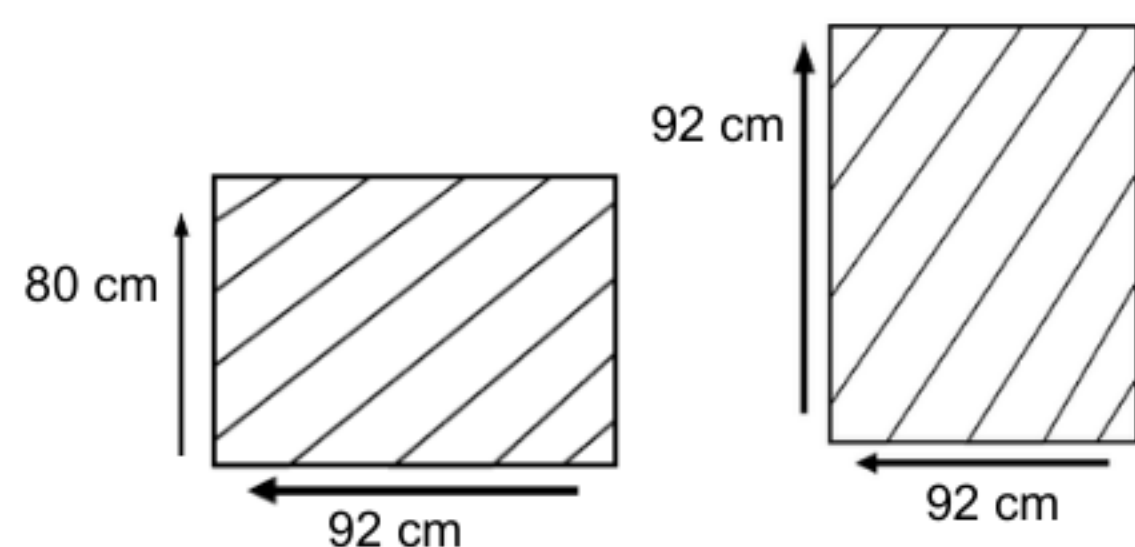

PACKAGING

Weight : 49.94 kg
Volume : 0.12 m³
Packing : 1 / box

FINISHING

Natural

SYNTHETIC WICKER

Rehau

Cappuccino

Black

Whitewash

Honey Wicker

White

Shimmer
Electra

Java Brown

Shimmer
Russet

Moccacino

Dark Brown

Java G3