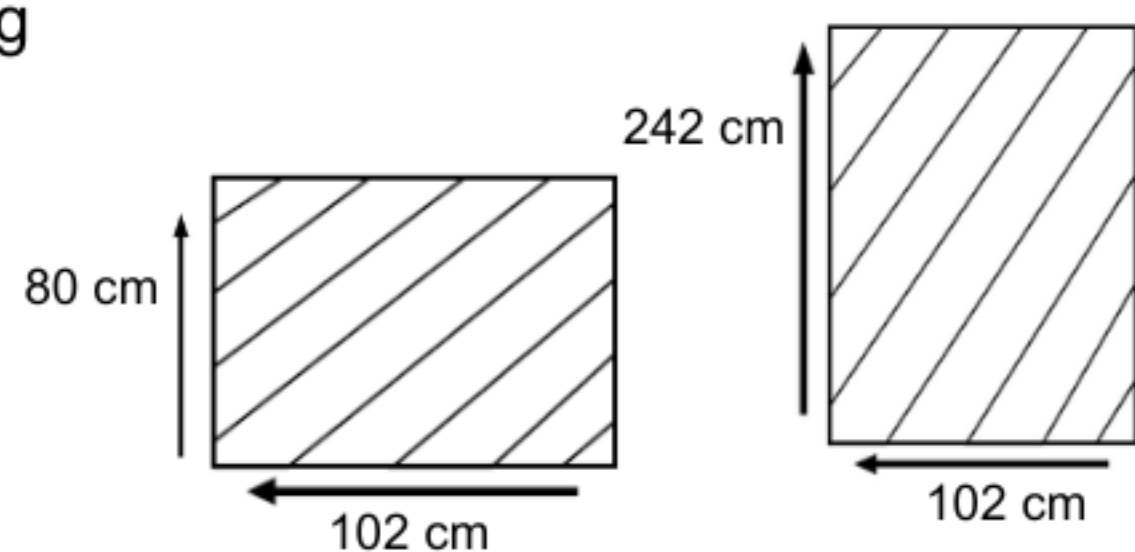

PANAMA TEAKTOP TABLE L240

ODT27-BL-R240

DESCRIPTION

Features a premium Teak wood top and a sturdy aluminum frame that is hand-woven with Rehau fiber. The combination of Teak wood and Rehau fiber gives the table a stylish and sophisticated look that is perfect for any outdoor setting. The table is designed to withstand harsh outdoor conditions and is highly durable. It is also resistant to moisture, mold, and mildew, making it perfect for use in any climate.

DIMENSIONS

Total Width: 240 cm
Total Depth: 100 cm
Height: 78 cm

PACKAGING

Weight : 122.44 kg
Volume : 0.35 m³
Packing : 1 / box

FINISHING

Natural

SYNTHETIC WICKER

Rehau