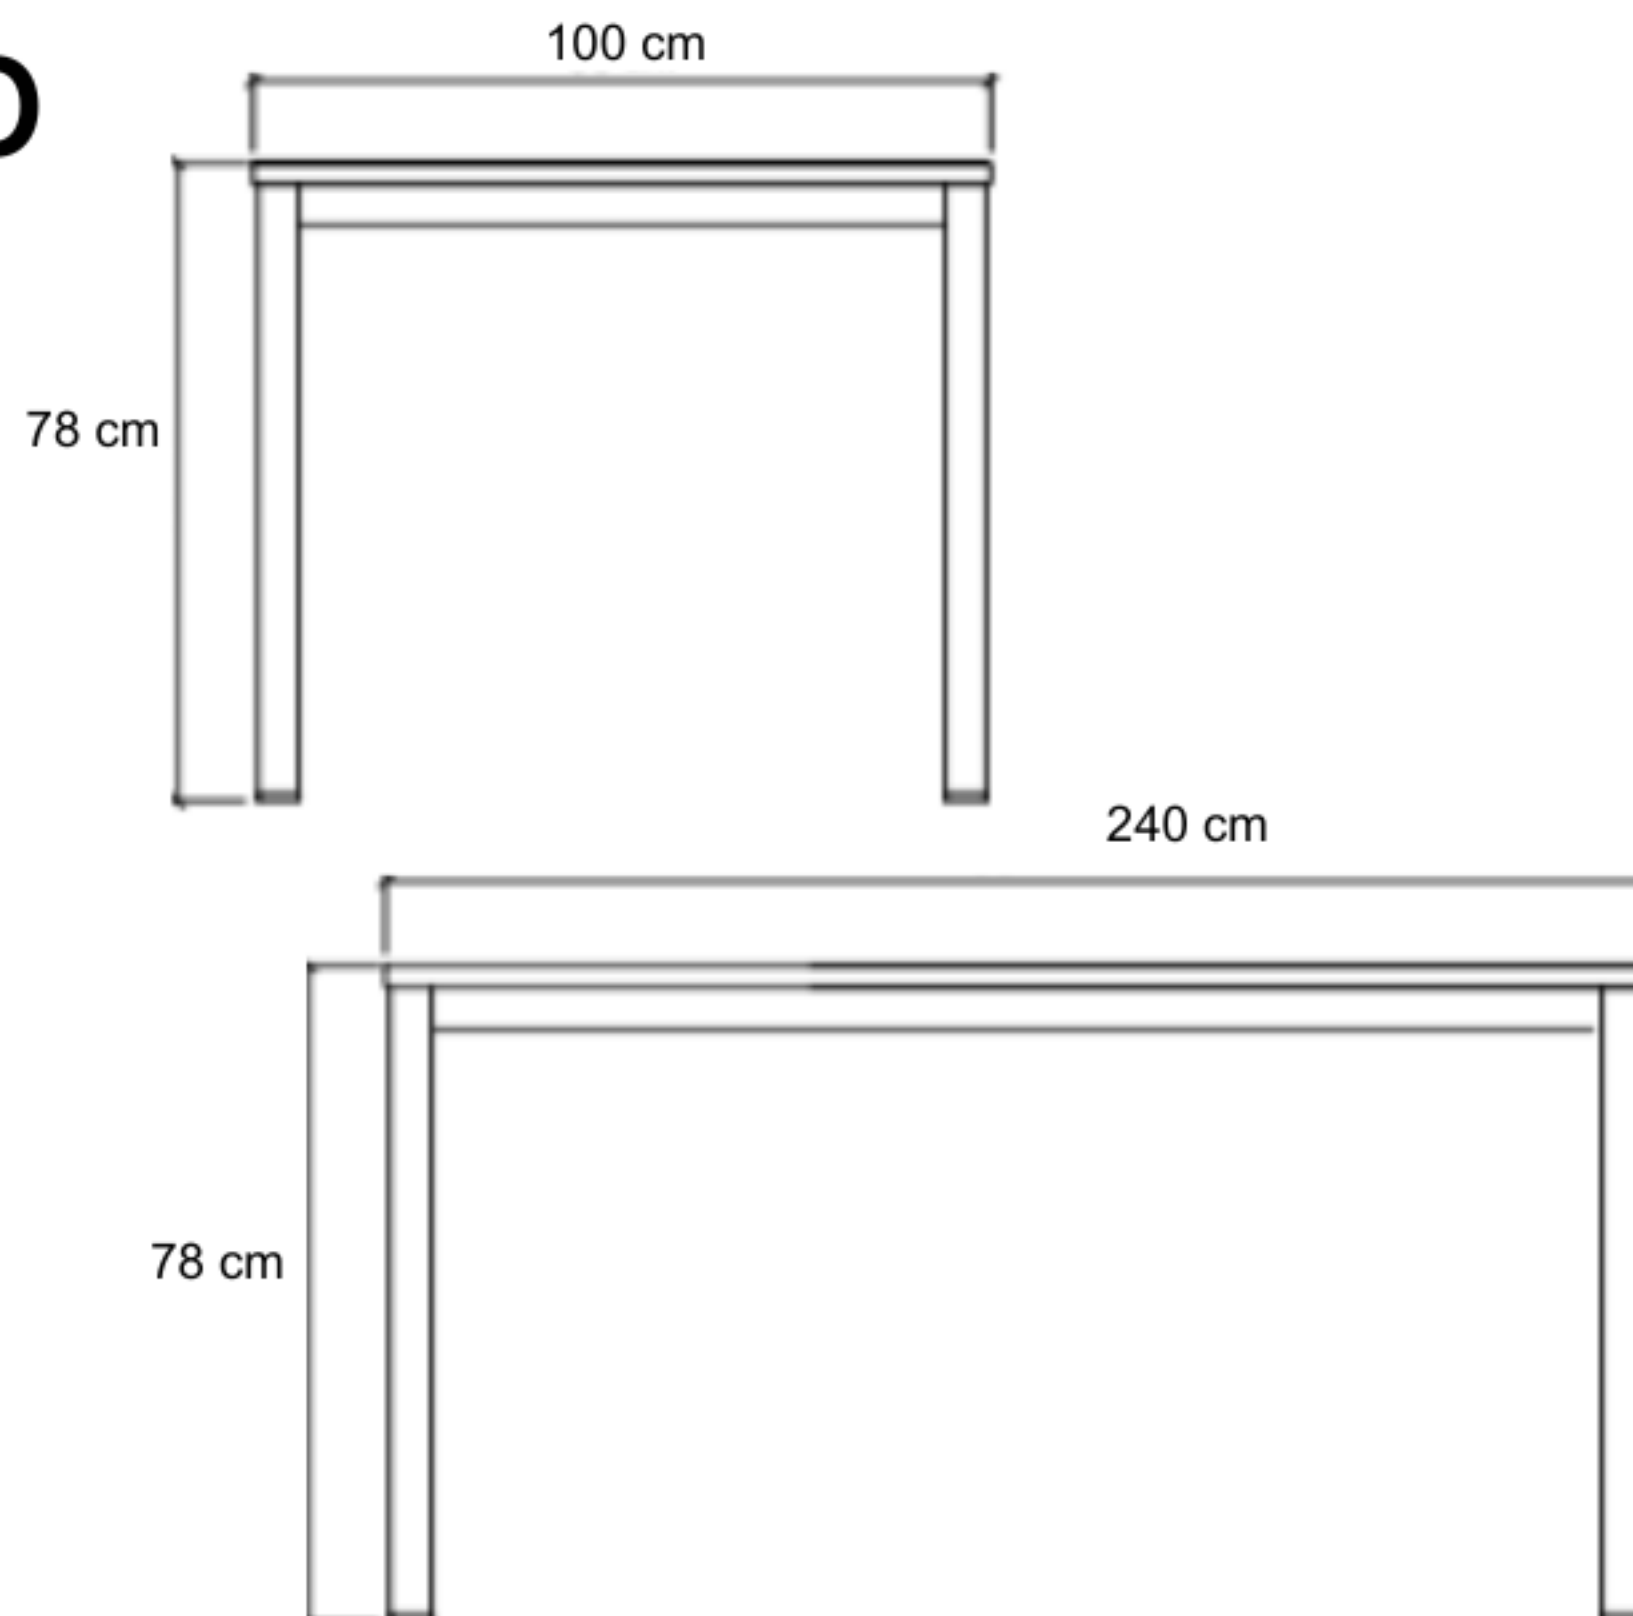

PANAMA TEAKTOP TABLE L240

ODT27-BL-R240

DESCRIPTION

Features a premium Teak wood top and a sturdy aluminum frame that is hand-woven with Rehau fiber. The combination of Teak wood and Rehau fiber gives the table a stylish and sophisticated look that is perfect for any outdoor setting. The table is designed to withstand harsh outdoor conditions and is highly durable. It is also resistant to moisture, mold, and mildew, making it perfect for use in any climate.

DIMENSIONS

Total Width: 240 cm
Total Depth: 100 cm
Height: 78 cm

PACKAGING

Weight : 122.44 kg
Volume : 0.35 m³
Packing : 1 / box

FINISHING

Natural

SYNTHETIC WICKER

Rehau