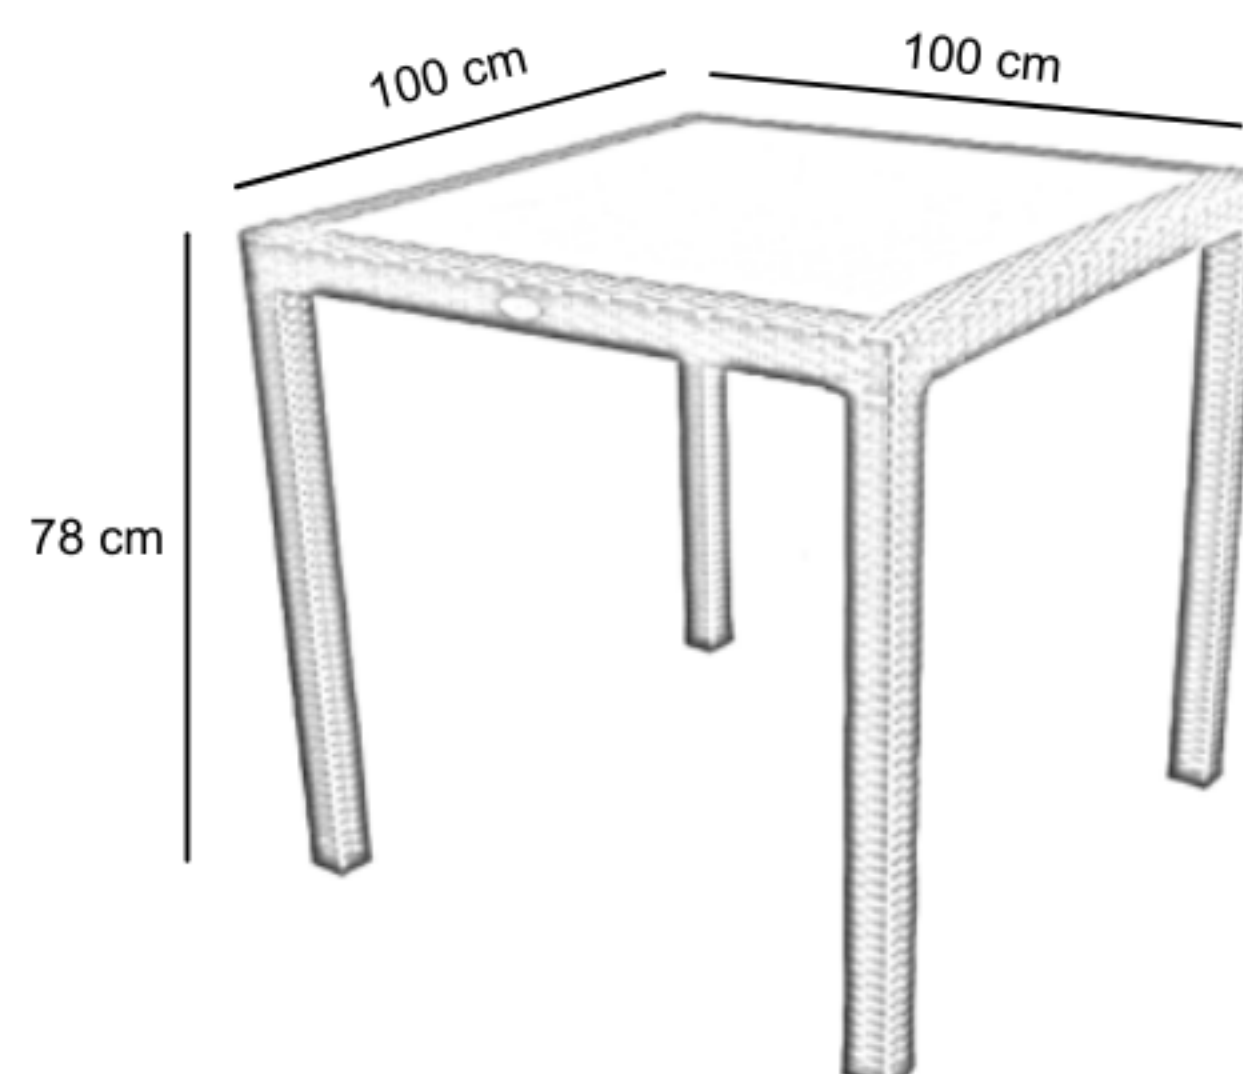

PANAMA TEAKTOP TABLE S100

ODT208-EB-S100

DESCRIPTION

Features a premium Teak wood top and a sturdy aluminum frame that is hand-woven with Rehau fiber. The combination of Teak wood and Rehau fiber gives the table a stylish and sophisticated look that is perfect for any outdoor setting. The table is designed to withstand harsh outdoor conditions and is highly durable. It is also resistant to moisture, mold, and mildew, making it perfect for use in any climate.

DIMENSIONS

Total Width: 100 cm
Total Depth: 100 cm
Height: 78 cm

PACKAGING

Weight : 58.60 kg
Volume : 0.18 m³
Packing : 1 / box

FINISHING

Natural

SYNTHETIC WICKER

Rehau