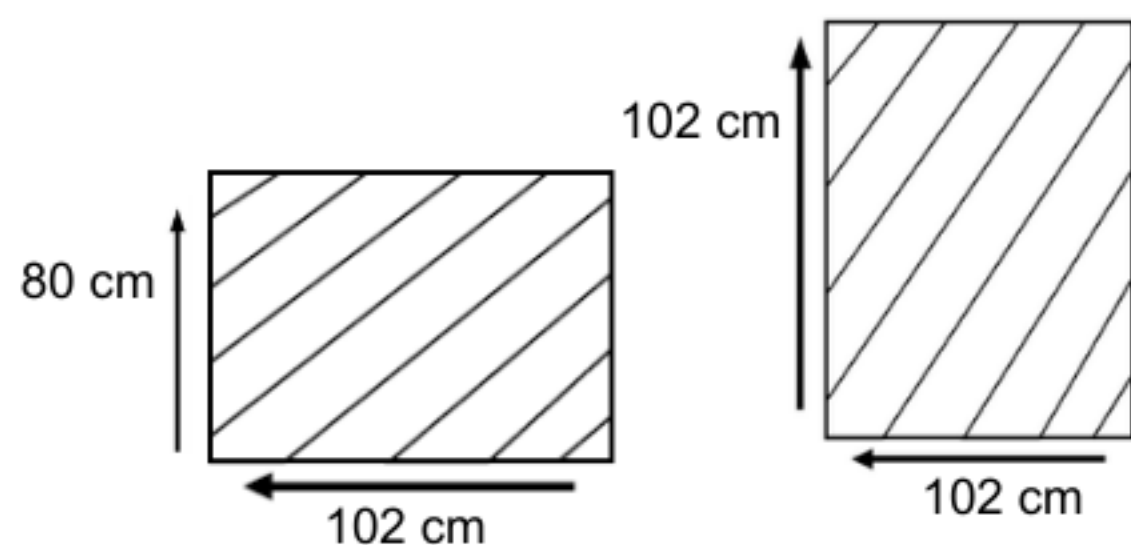

PANAMA TEAKTOP TABLE S100

ODT208-EB-S100

DESCRIPTION

Features a premium Teak wood top and a sturdy aluminum frame that is hand-woven with Rehau fiber. The combination of Teak wood and Rehau fiber gives the table a stylish and sophisticated look that is perfect for any outdoor setting. The table is designed to withstand harsh outdoor conditions and is highly durable. It is also resistant to moisture, mold, and mildew, making it perfect for use in any climate.

DIMENSIONS

Total Width: 100 cm
Total Depth: 100 cm
Height: 78 cm

PACKAGING

Weight : 58.60 kg
Volume : 0.18 m³
Packing : 1 / box

FINISHING

Natural

SYNTHETIC WICKER

Rehau