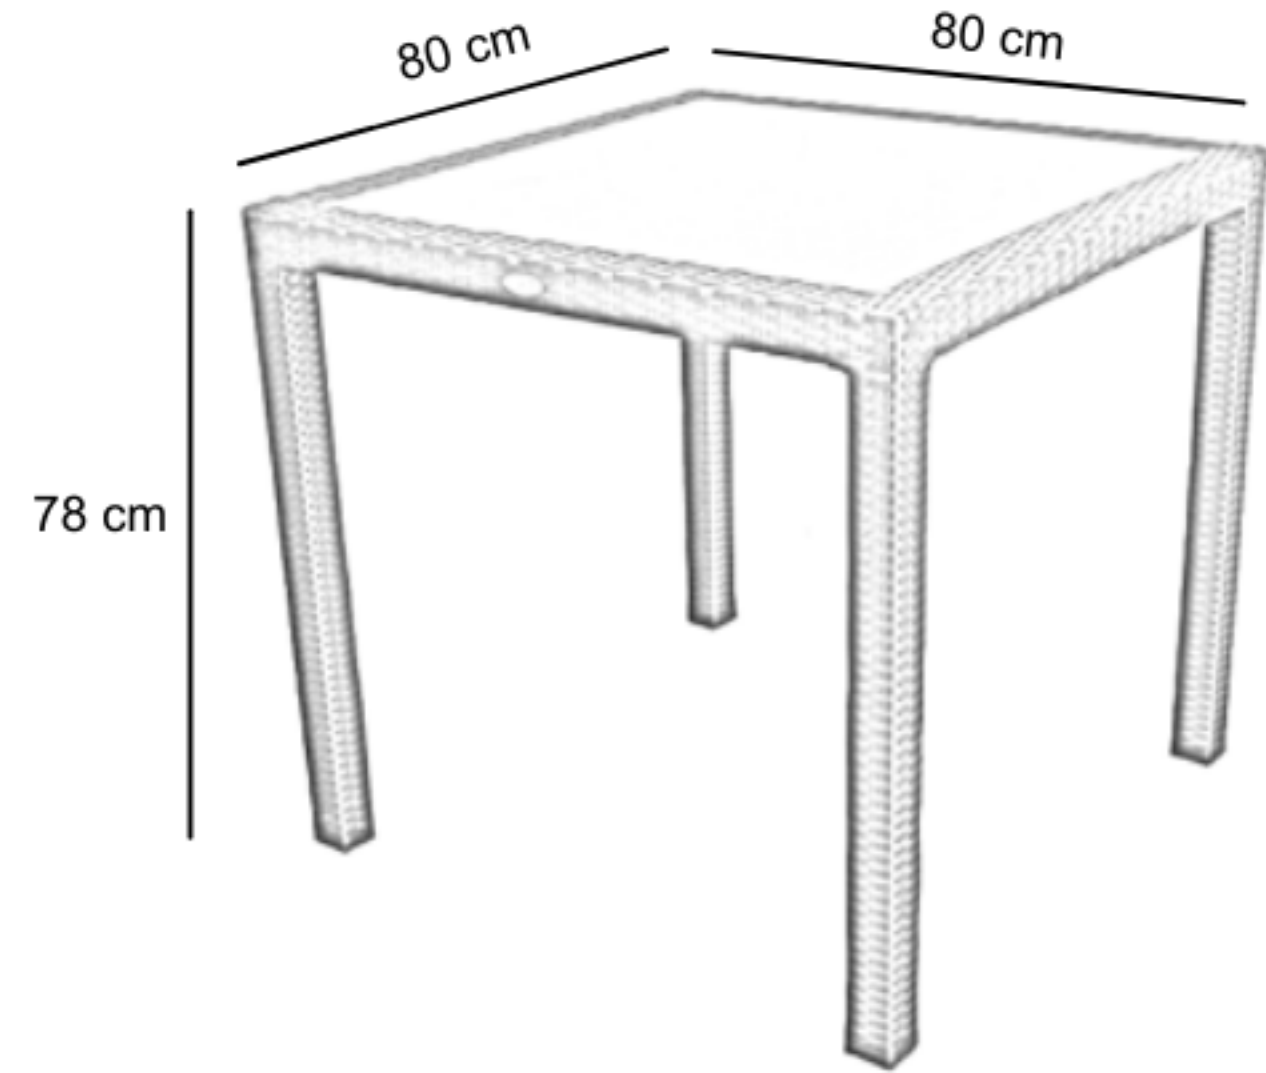

PANAMA TEAKTOP TABLE S80

ODT208-BL-S80

DESCRIPTION

Features a premium Teak wood top and a sturdy aluminum frame that is hand-woven with Rehau fiber. The combination of Teak wood and Rehau fiber gives the table a stylish and sophisticated look that is perfect for any outdoor setting. The table is designed to withstand harsh outdoor conditions and is highly durable. It is also resistant to moisture, mold, and mildew, making it perfect for use in any climate.

DIMENSIONS

Total Width: 80 cm
Total Depth: 80 cm
Height: 78 cm

PACKAGING

Weight : 42.18 kg
Volume : 0.09 m³
Packing : 1 / box

FINISHING

Natural

SYNTHETIC WICKER

Rehau