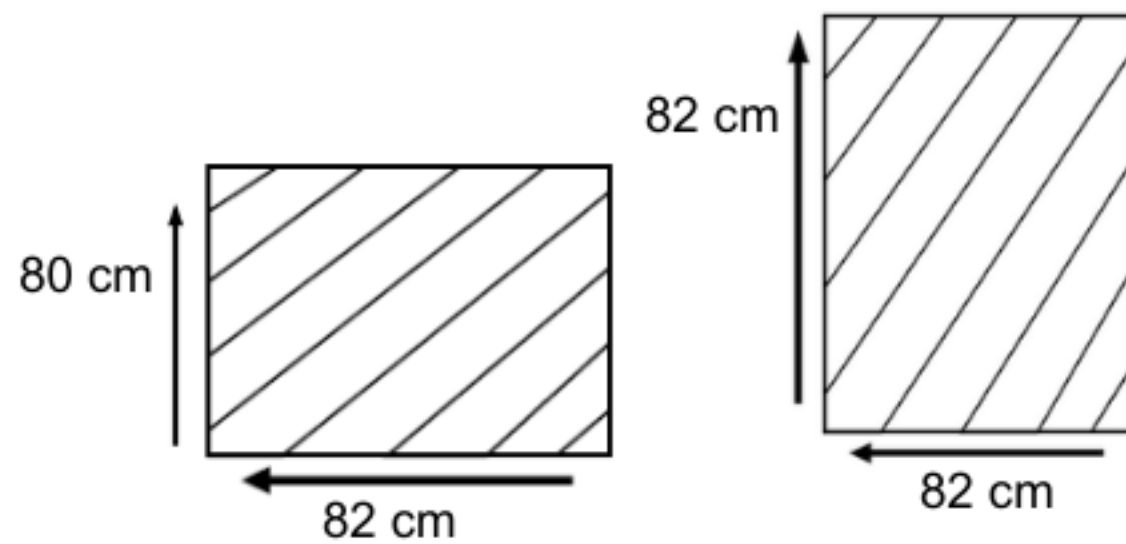

PANAMA TEAKTOP TABLE S80

ODT208-BL-S80

DESCRIPTION

Features a premium Teak wood top and a sturdy aluminum frame that is hand-woven with Rehau fiber. The combination of Teak wood and Rehau fiber gives the table a stylish and sophisticated look that is perfect for any outdoor setting. The table is designed to withstand harsh outdoor conditions and is highly durable. It is also resistant to moisture, mold, and mildew, making it perfect for use in any climate.

DIMENSIONS

Total Width: 80 cm
Total Depth: 80 cm
Height: 78 cm

PACKAGING

Weight : 42.18 kg
Volume : 0.09 m³
Packing : 1 / box

FINISHING

Natural

SYNTHETIC WICKER

Rehau