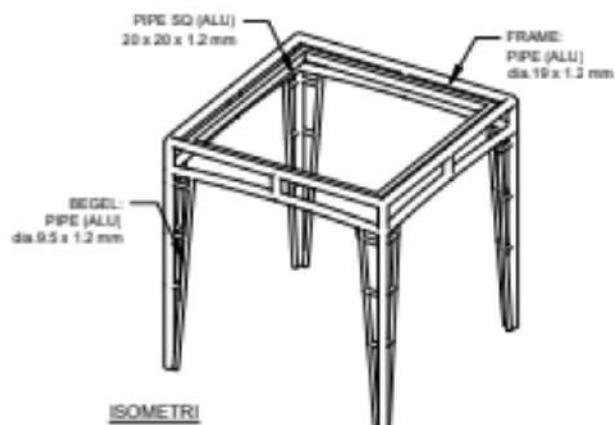

PANAMA TEAKTOP TABLE S80

ODT208-BL-S80

DESCRIPTION

Features a premium Teak wood top and a sturdy aluminum frame that is hand-woven with Rehau fiber. The combination of Teak wood and Rehau fiber gives the table a stylish and sophisticated look that is perfect for any outdoor setting. The table is designed to withstand harsh outdoor conditions and is highly durable. It is also resistant to moisture, mold, and mildew, making it perfect for use in any climate.

DIMENSIONS

Total Width: 80 cm
 Total Depth: 80 cm
 Height: 78 cm

PACKAGING

Weight : 42.18 kg
 Volume : 0.09 m³
 Packing : 1 / box

FINISHING

Natural

SYNTHETIC WICKER

Rehau