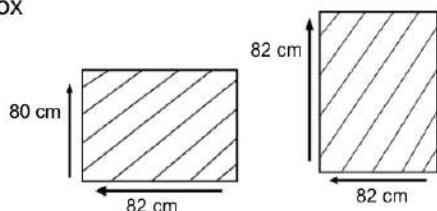

PANAMA TEAKTOP TABLE S80

ODT208-BL-S80

DESCRIPTION

Features a premium Teak wood top and a sturdy aluminum frame that is hand-woven with Rehau fiber. The combination of Teak wood and Rehau fiber gives the table a stylish and sophisticated look that is perfect for any outdoor setting. The table is designed to withstand harsh outdoor conditions and is highly durable. It is also resistant to moisture, mold, and mildew, making it perfect for use in any climate.

DIMENSIONS

Total Width: 80 cm
 Total Depth: 80 cm
 Height: 78 cm

PACKAGING

Weight : 42.18 kg
 Volume : 0.09 m³
 Packing : 1 / box

FINISHING

Natural

SYNTHETIC WICKER

Rehau