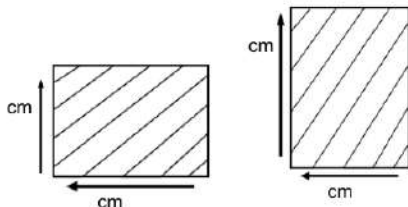

DIMENSIONS

Diameter : 12ft
Height: 65 cm

PACKAGING

Weight : kg
Volume : m3
Packing : 1 / box

SYNTHETIC WICKER

Rehau

Cappuccino

Black