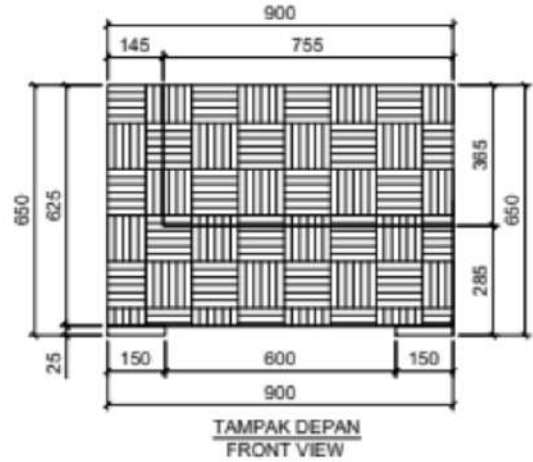

REUNION MODULAR SOFA (CORNER)

OSR91-SR-C

DESCRIPTION

The Reunion Modular sofa set, made in synthetic Rattan and hand-woven over a sturdy aluminum frame, is interchangeable in various configurations. The 10cm thick cushions come in various options of Sunbrella, Sunproof or Nagata fabrics.

DIMENSIONS

Total Width: 90cm
Total Depth: 90 cm
Height: 70 cm