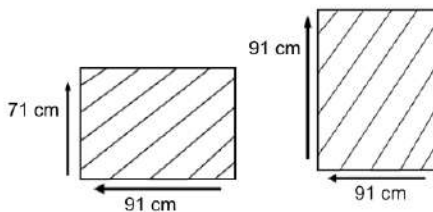

PACKAGING

Weight : 13.43 kg
Volume : 0.587951 m³
Packing : 1 / box

SYNTHETIC WICKER

Rehau

Viro

CUSHION FABRICS

Sunproof

Rehau