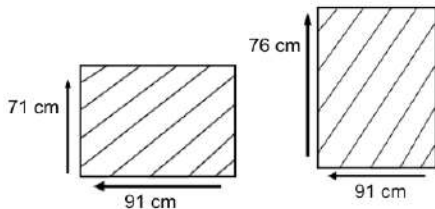

PACKAGING

Weight : 10.42 kg
Volume : 0.456456 m3
Packing : 1 / box

SYNTHETIC WICKER

Rehau

Viro

CUSHION FABRICS

Sunproof

Rehau