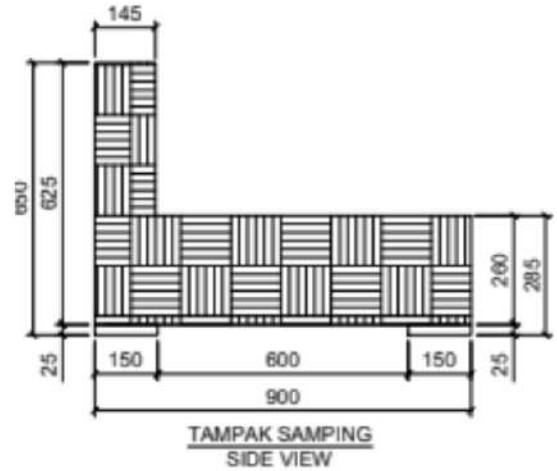

REUNION MODULAR SOFA (MIDDLE)

OSR91-SR-M

DESCRIPTION

Transform your outdoor space with the versatile and stylish Reunion Modular sofa set. Handcrafted with synthetic Rattan woven over a sturdy aluminum frame, this furniture is built to last. The modular design allows for various configurations, making it perfect for any patio, deck or backyard.

DIMENSIONS

Total Width: 75 cm
Total Depth: 90 cm
Height: 70 cm