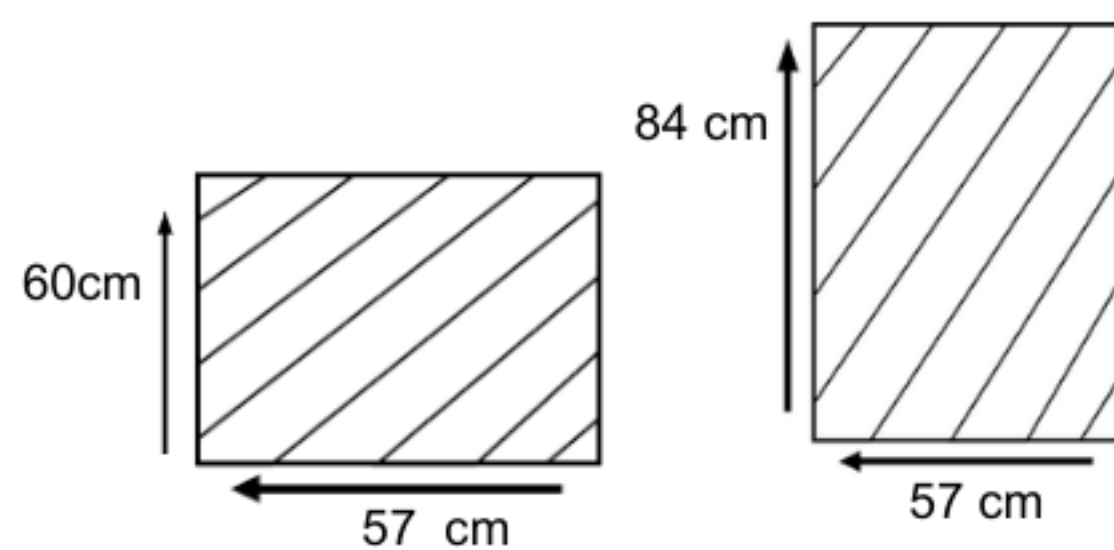

PACKAGING

Volume : 0.56 m3
Packing : 1 / box