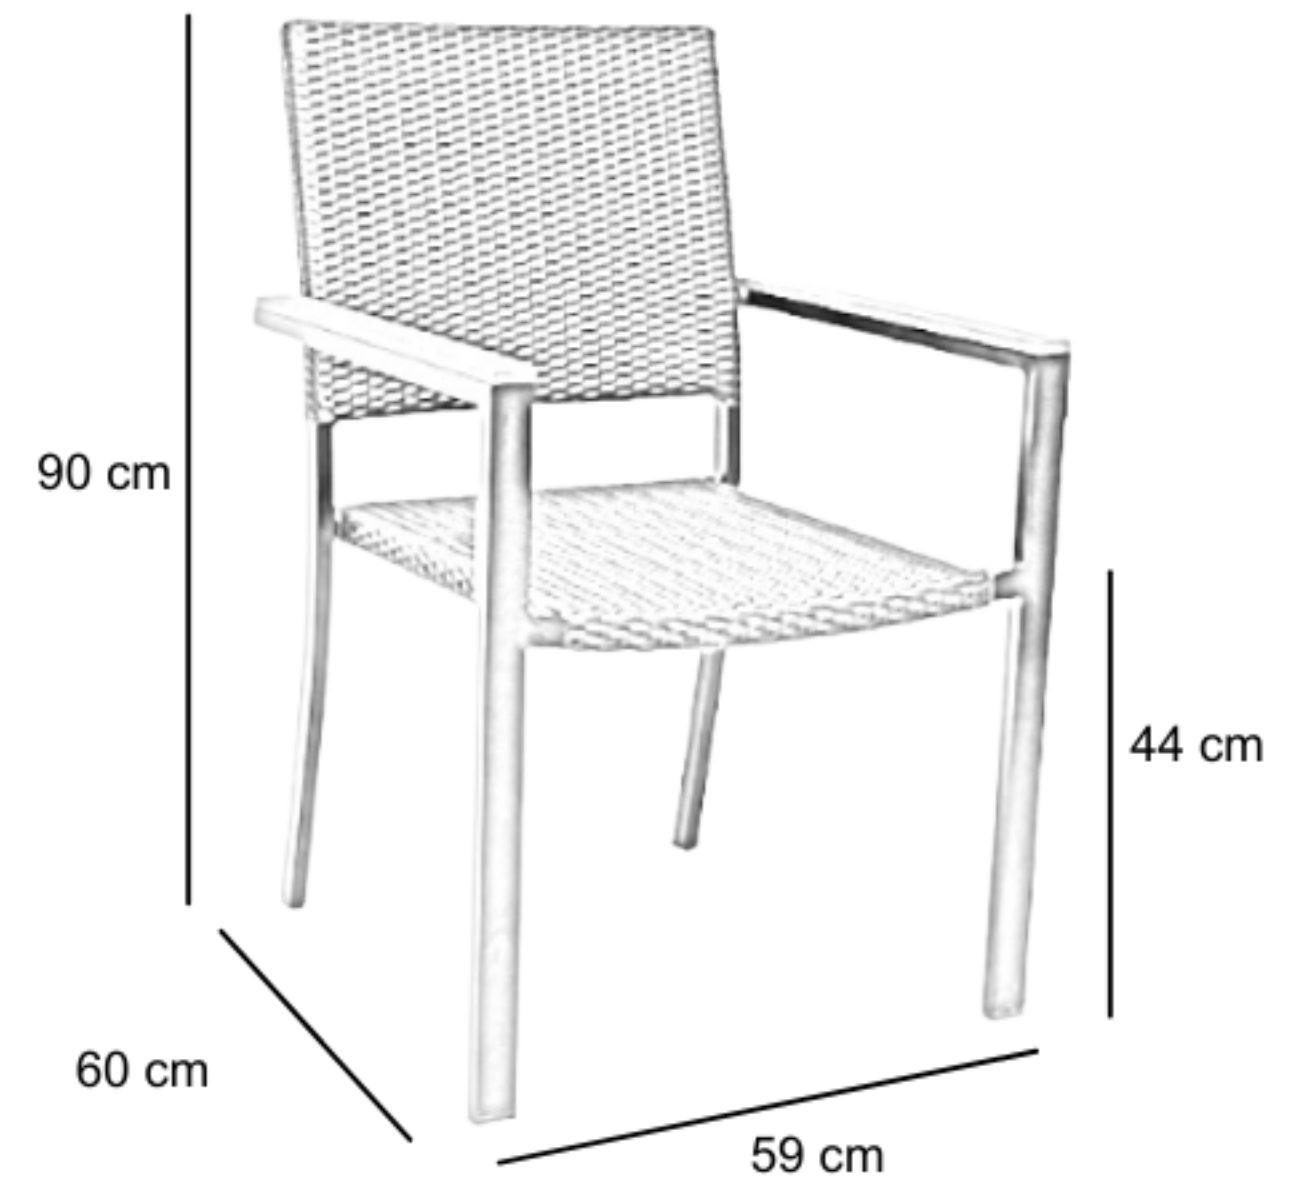

# RIO ARM CHAIR

XLC3-RIO-STD

## DESCRIPTION

Innovative Eco-friendly and recycleable Raucord fiber made by Rehau® of Germany, hand woven by our craftsmen over aluminium frame, the Rio arm chair combines the latest in polymer technology with the traditional weaving craft. The Teak wood Arm rest makes it resistant to all type of weathers( extreme Hot or cold weather).

## DIMENSIONS

Total Width: 59 cm  
Total Depth: 60 cm  
Height: 90 cm  
Seat Height: 44 cm