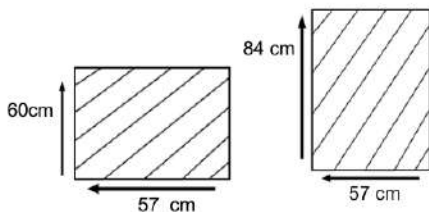

DIMENSIONS

Total Width: 59 cm
 Total Depth: 60 cm
 Height: 90 cm
 Seat Height: 44 cm

PACKAGING

Weight : kg
 Volume : 0.56 m³
 Packing : 1 / box

FINISHING

AM I - Stain Teak Brown Natural Teak Oil

CUSHION FABRICS