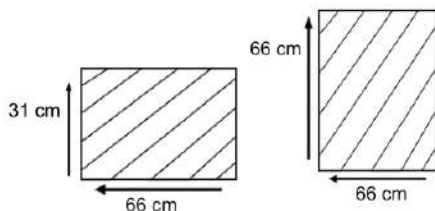

DIMENSIONS

Total Width: 65 cm
 Total Depth: 65 cm
 Height: 30 cm

PACKAGING

Weight : kg
 Volume : m3
 Packing : 1 / box

SYNTHETIC WICKER

Rehau

Cappuccino

Black