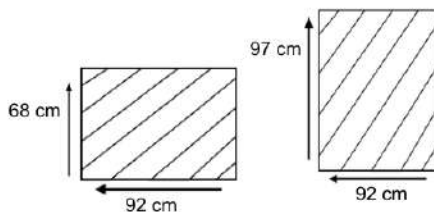

PACKAGING

Weight : kg
Volume : m³
Packing : 1 / box

SYNTHETIC WICKER

Rehau

Viro

CUSHION FABRICS

Sunproof

Rehau