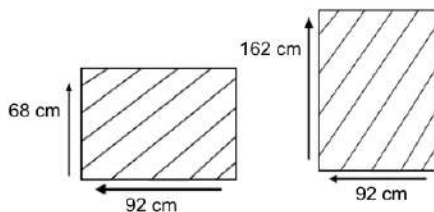

DIMENSIONS

Total Width: 160 cm
 Total Depth: 90 cm
 Height: 66 cm

PACKAGING

Weight : kg
 Volume : m3
 Packing : 1 / box

SYNTHETIC WICKER

Rehau

Cappuccino

Black