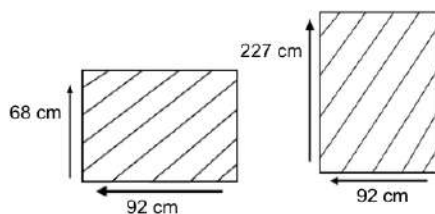

DIMENSIONS

Total Width: 225 cm
 Total Depth: 90 cm
 Height: 66 cm

PACKAGING

Weight : kg
 Volume : m3
 Packing : 1 / box

SYNTHETIC WICKER

Rehau

Cappuccino

Black