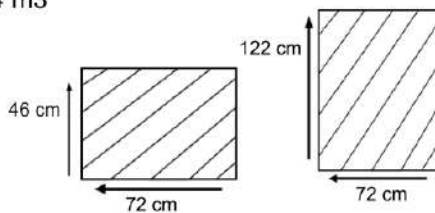

SABAH COFFEE TABLE

SBH-CT-L120

DESCRIPTION

Introducing the Sabah Coffee Table, a harmonious blend of natural elegance and modern design. Crafted with meticulous attention to detail, this exquisite piece seamlessly combines the warmth of teak wood, the durability of aluminum, and the sophistication of olefin rope weaving.

DIMENSIONS

Total Width: 120 cm
Total Depth: 70 cm
Height: 45 cm

PACKAGING

Weight : kg
Volume : 0.404064 m³
Packing : 1 / box

FINISHING

AM I - Stain

Teak Brown

Natural