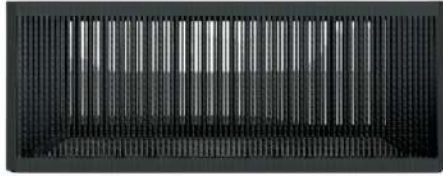

SABAH COFFEE TABLE

SBH-CT-L120

DESCRIPTION

Introducing the Sabah Coffee Table, a harmonious blend of natural elegance and modern design. Crafted with meticulous attention to detail, this exquisite piece seamlessly combines the warmth of teak wood, the durability of aluminum, and the sophistication of olefin rope weaving.

DIMENSIONS

Total Width: 120 cm
Total Depth: 70 cm
Height: 45 cm

PACKAGING

Weight : kg
Volume : 0.404064 m³
Packing : 1 / box

FINISHING

AM I - Stain

Teak Brown

Natural