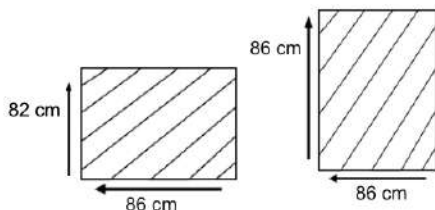

SABAH SOFA 1 SEATER

SBH-1S-STD

FRONT VIEW

SCALE 1:10

DESCRIPTION

Introducing the Sabah Sofa 1 Seater, a sleek and modern seating solution that seamlessly blends comfort, style, and durability. Crafted with premium quality materials, this one-seater sofa is designed to elevate any outdoor or indoor space with its contemporary aesthetic.

DIMENSIONS

Total Width: 73 cm
Total Depth: 79 cm
Height: 80 cm

PACKAGING

Weight : kg
Volume : m3
Packing : 1 / box

FINISHING

CUSHION FABRICS

Sunproof

Rehau