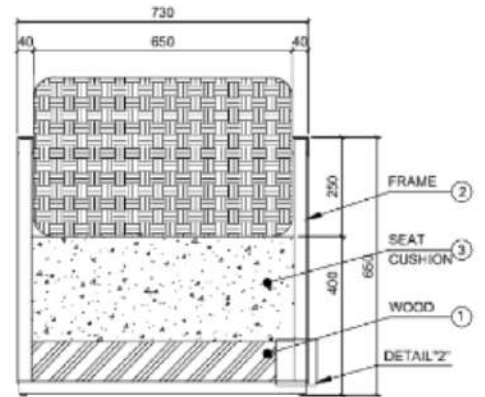

SABAH SOFA 1 SEATER

SBH-1S-STD

FRONT VIEW

SCALE 1:10

DESCRIPTION

Introducing the Sabah Sofa 1 Seater, a sleek and modern seating solution that seamlessly blends comfort, style, and durability. Crafted with premium quality materials, this one-seater sofa is designed to elevate any outdoor or indoor space with its contemporary aesthetic.

DIMENSIONS

Total Width: 73 cm
Total Depth: 79 cm
Height: 80 cm

PACKAGING

Weight : kg
Volume : m3
Packing : 1 / box

FINISHING

CUSHION FABRICS

Sunproof

Rehau