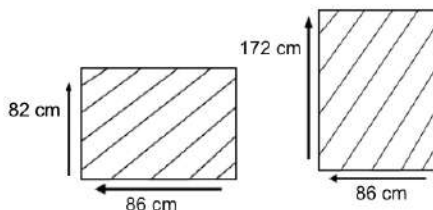

PACKAGING

Weight : kg
Volume : m3
Packing : 1 / box