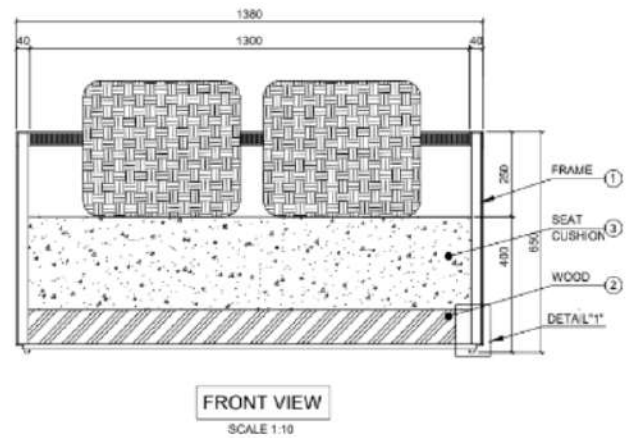

SABAH SOFA 2 SEATER

SBH-2S-STD