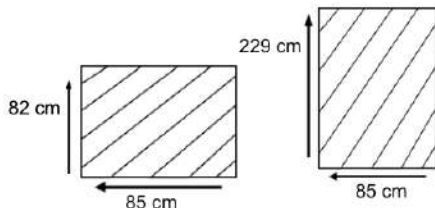

SABAH SOFA 3 SEATER

SBH-3S-STD

DESCRIPTION

Introducing the Sabah Sofa 3 Seater, a sleek and modern seating solution that seamlessly blends comfort, style, and durability. Crafted with premium quality materials, this one-seater sofa is designed to elevate any outdoor or indoor space with its contemporary aesthetic.

DIMENSIONS

Total Width: 203 cm
 Total Depth: 79 cm
 Height: 80 cm

PACKAGING

Weight : kg
 Volume : m3
 Packing : 1 / box

FINISHING

CUSHION FABRICS

Sunproof

Rehau