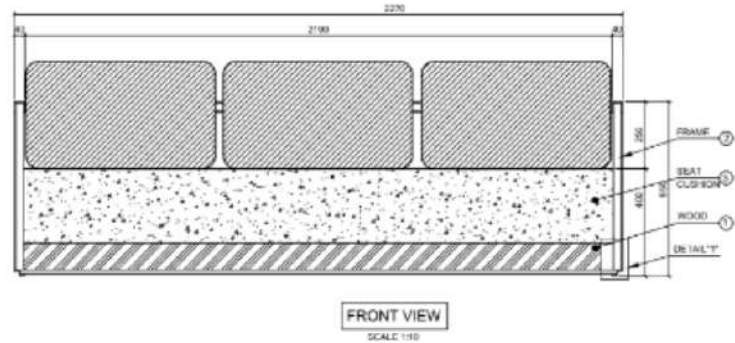

SABAH SOFA 3 SEATER

SBH-3S-STD

DESCRIPTION

Introducing the Sabah Sofa 3 Seater, a sleek and modern seating solution that seamlessly blends comfort, style, and durability. Crafted with premium quality materials, this one-seater sofa is designed to elevate any outdoor or indoor space with its contemporary aesthetic.

DIMENSIONS

Total Width: 203 cm
 Total Depth: 79 cm
 Height: 80 cm

PACKAGING

Weight : kg
 Volume : m3
 Packing : 1 / box

FINISHING

CUSHION FABRICS

Sunproof

Rehau