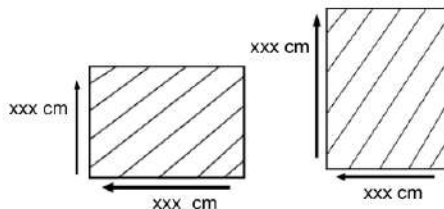

PACKAGING

Weight : kg
Volume : m³
Packing : 1 / box

SYNTHETIC WICKER

Rehau

Viro

CUSHION FABRICS

Sunproof

Rehau