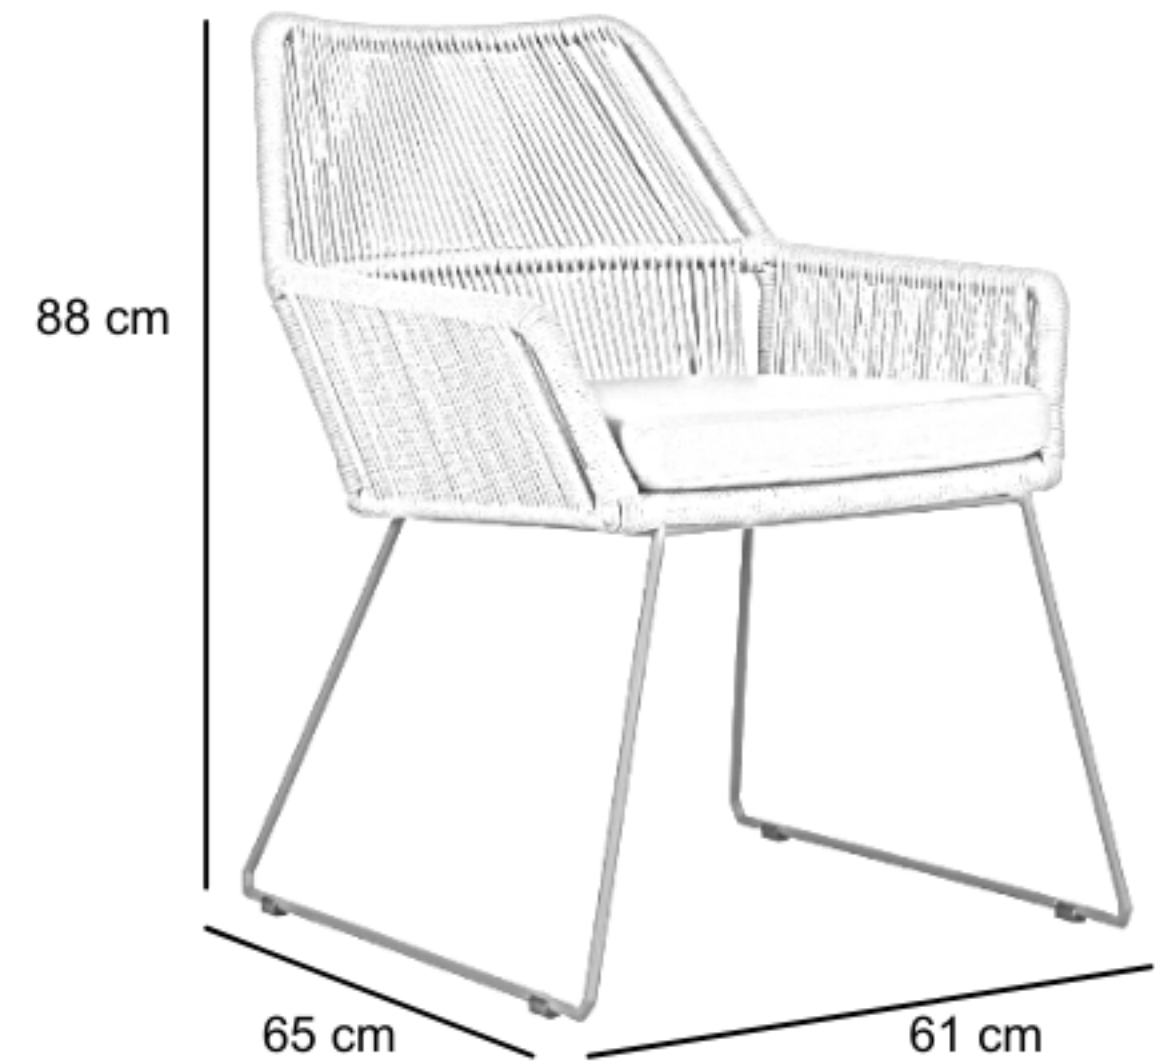

SAUD DINING CHAIR

SD-DC-STD

DESCRIPTION

Saud Outdoor Dining Chair is the perfect addition to your outdoor dining space. With the durable construction of stainless steel and rope, it provides you with years of quality service. It is suitable for both commercial and residential and also indoor/outdoor use with its UV-resistant cushion, creating a stunning impression on your guests!

DIMENSIONS

Total Width: 61 cm
Total Depth: 65 cm
Height: 88 cm

PACKAGING

Packing : 1 / box

SYNTHETIC WICKER

Rehau

Cappuccino

Black