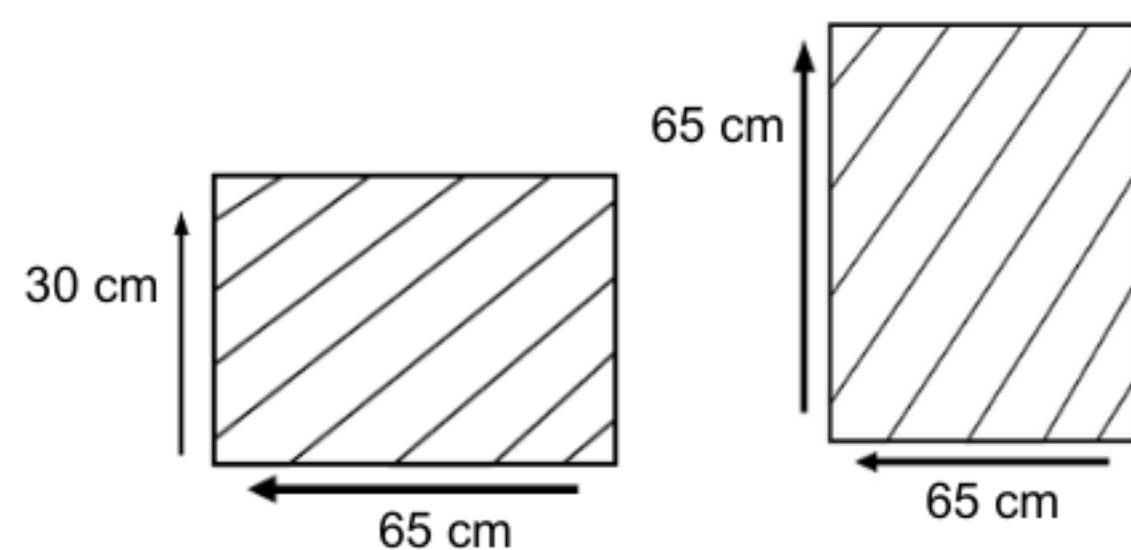

DIMENSIONS

Total Width: 61 cm
Total Depth: 65 cm
Height: 88 cm

PACKAGING

Packing : 1 / box

SYNTHETIC WICKER

Rehau

Cappuccino

Black