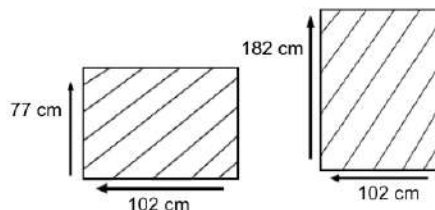

SAUD DINING TABLE L180

SD-DT-L180

DESCRIPTION

The SAUD Dining Table L180 is perfect for small families, blending elegance and functionality with ease of assembly. Key features include: Top Material: Crafted from teakwood arranged in slates, the table top combines durability with a sophisticated look.

DIMENSIONS

Total Width: 180 cm
Total Depth: 100 cm
Height: 75 cm

PACKAGING

Weight : 95.08 kg
Volume : m3
Packing : 1 / box

FINISHING

ALUMINIUM