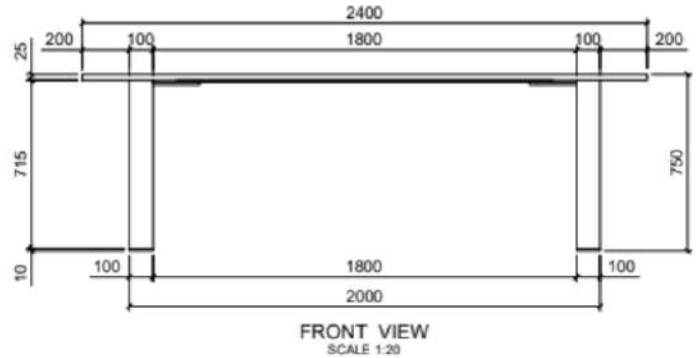

SAUD DINING TABLE L180

SD-DT-L180

DESCRIPTION

The SAUD Dining Table L180 is perfect for small families, blending elegance and functionality with ease of assembly. Key features include: Top Material: Crafted from teakwood arranged in slates, the table top combines durability with a sophisticated look.

DIMENSIONS

Total Width: 180 cm
Total Depth: 100 cm
Height: 75 cm

PACKAGING

Weight : 95.08 kg
Volume : m3
Packing : 1 / box

FINISHING

ALUMINIUM