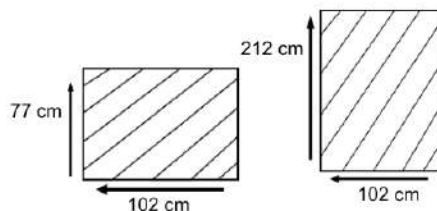

PACKAGING

Weight : 108.76 kg
Volume : m³
Packing : 1 / box