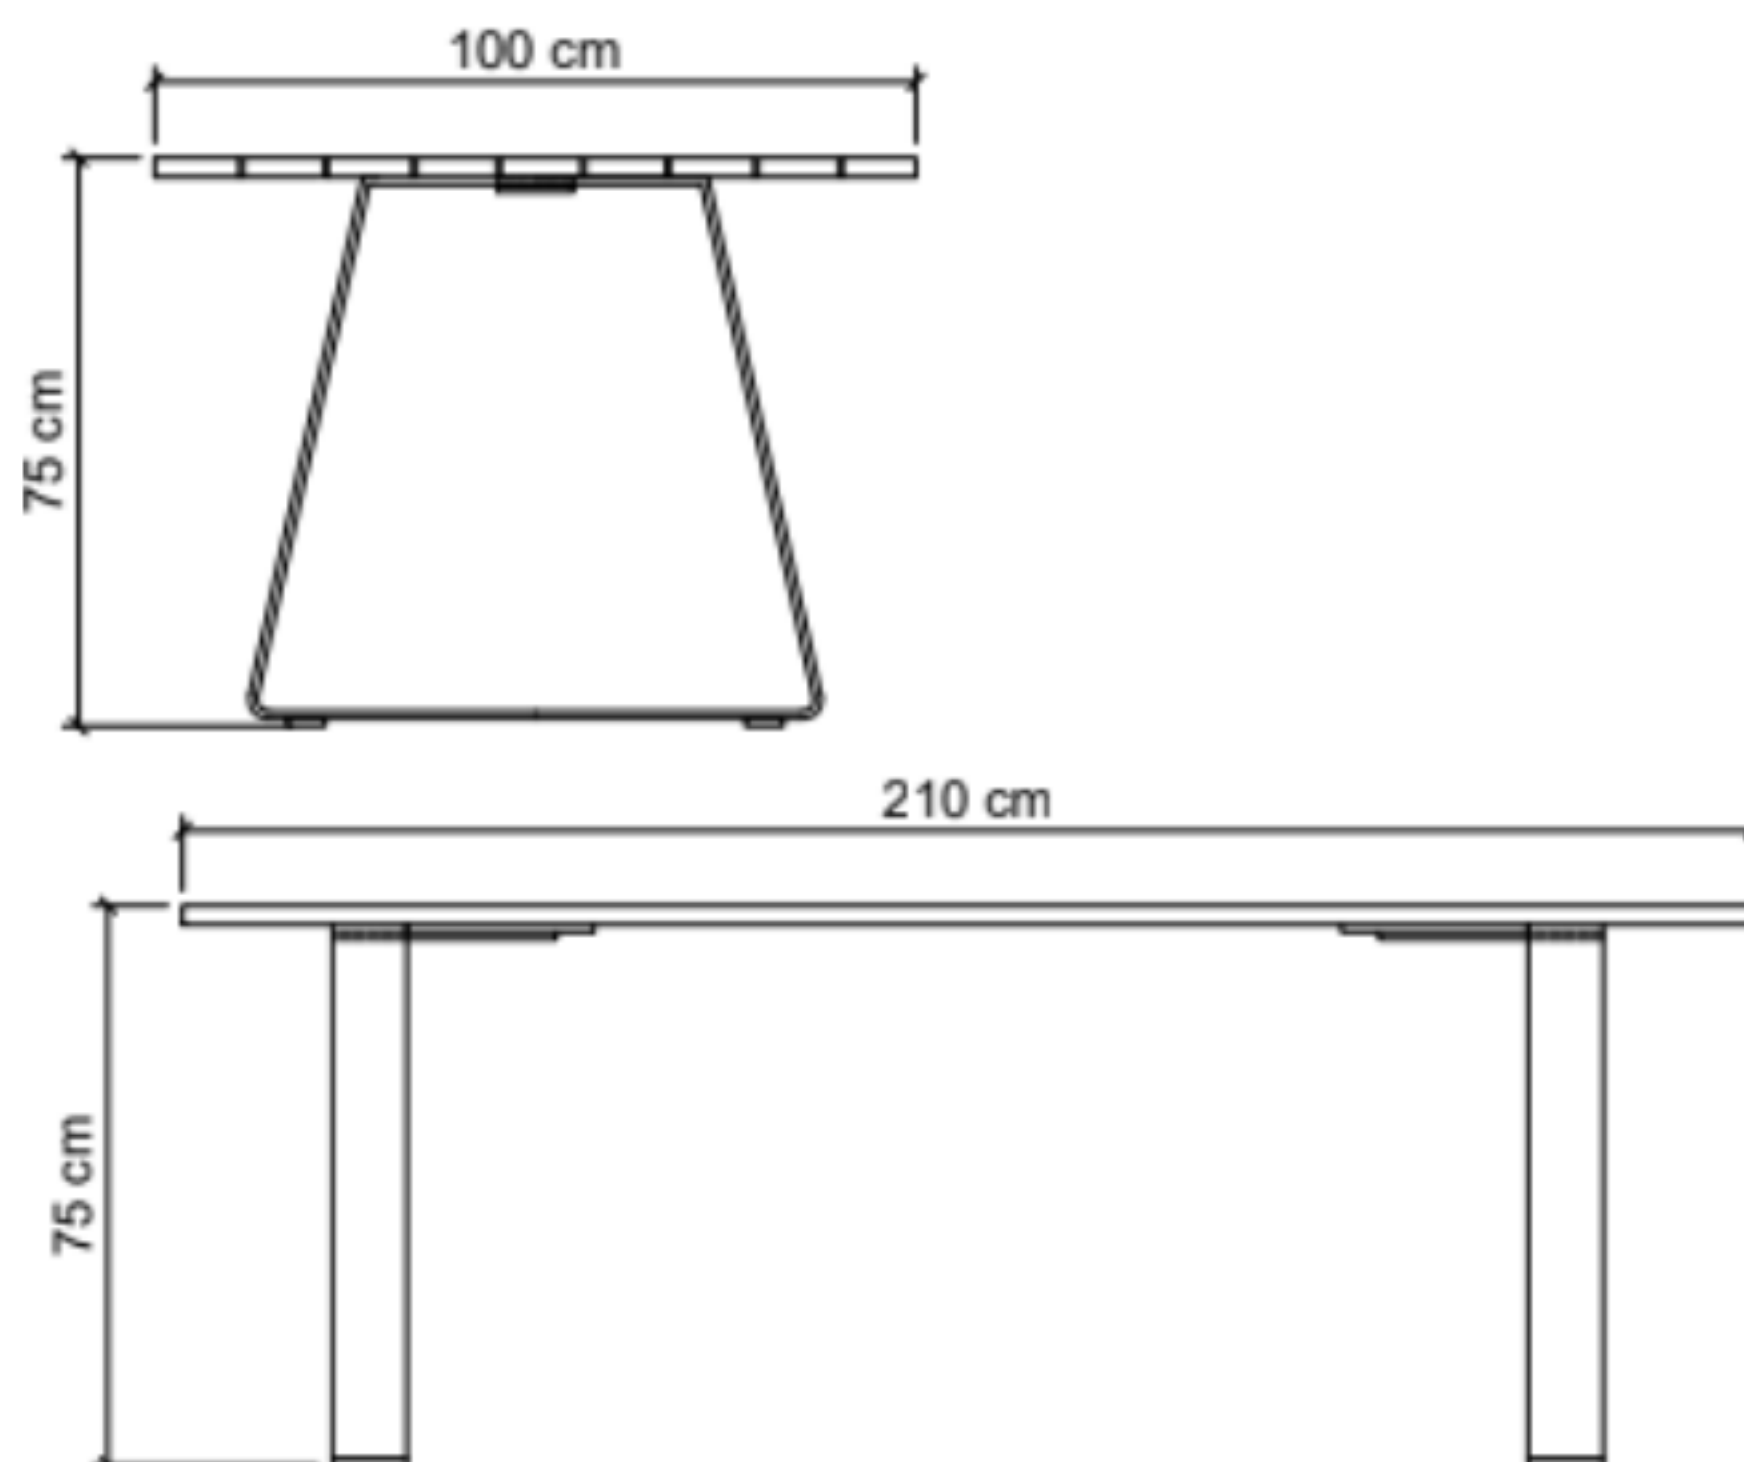

SAUD DINING TABLE L210

SD-DT-L210

DESCRIPTION

The SAUD Dining Table L210 is perfect for small families, blending elegance and functionality with ease of assembly. Key features include: Top Material: Crafted from teakwood arranged in slates, the table top combines durability with a sophisticated look.

DIMENSIONS

Total Width: 210 cm

Total Depth: 100 cm

Height: 75 cm

PACKAGING

Weight : 108.76 kg

Packing : 1 / box

FINISHING