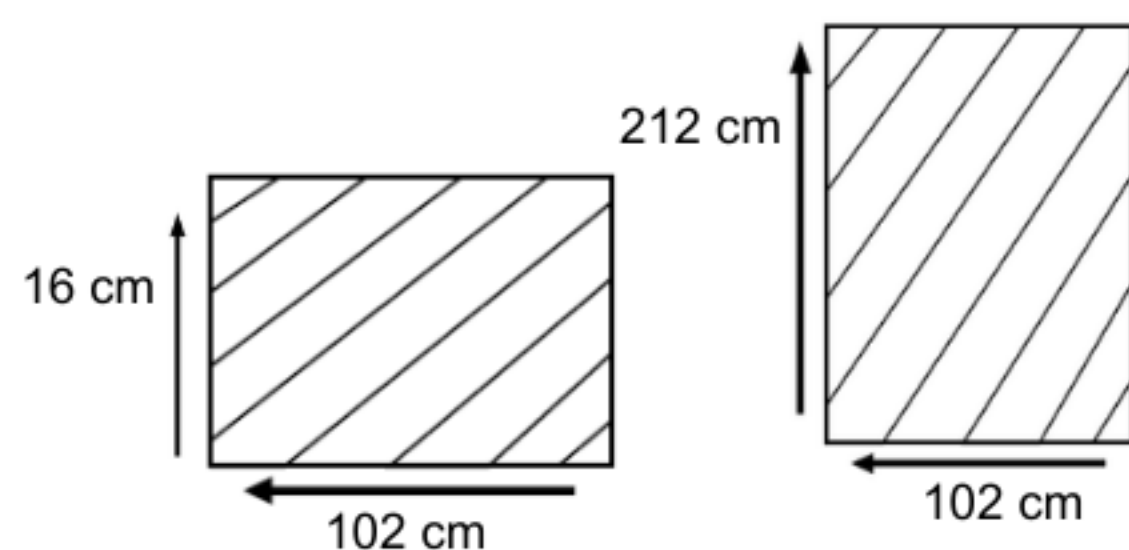

DIMENSIONS

Total Width: 210 cm

Total Depth: 100 cm

Height: 75 cm

PACKAGING

Weight : 108.76 kg

Packing : 1 / box

FINISHING